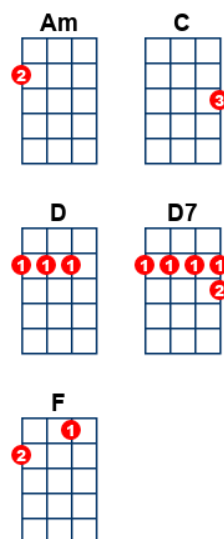

Night They Drove Old Dixie Down, The

key:C, artist:Joan Baez writer:Robbie Robertson

<https://www.youtube.com/watch?v=nnS9M03F-fA> Capo 1

Am C
Virgil Caine is my name and

F Am
I drove on the Danville Train

C Am
'Til so much cavalry came and

F Am
tore up the tracks a-gain

F C
In the winter of '65,

Am F
We were hungry, just barely alive

Am F
I took the train to Richmond myself

C Am D D7
It was a time I re-member oh so well

C F C
The night they drove old Dixie down

Am
And all the bells were ringin'

C F C
The night they drove old Dixie down

Am
And all the people were singin'

C Am
They went na...na-na na-na-na na...

D F Am
Na-na na-na na na na-na-na-na

Am C
Back with my wife in Tennessee

F Am
When one day she said to me

C Am
"Virgil, quick come see

F Am
There goes the Robert E. Lee!"

Now I don't mind ^F choppin' wood, and ^C

I don't care if the ^{Am} money's no good ^F