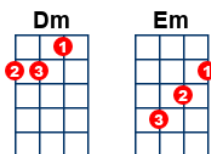

Sun Ain't Gonna Shine Any More, The

key:C, artist:The Walker Brothers writer:Bob Crewe, Bob Gaudio

https://www.youtube.com/watch?v=Q11ium_-Lv8 Capo 2

C C Dm G C C Dm G C C

C Loneliness **Dm** is the cloak you wear

Cmaj7 A deep shade of blue **Dm** is always there

C The sun ain't gonna shine any- **Dm** more

The moon ain't gonna rise in the **Cmaj7** sky

The tears are always clouding your **Dm** **G** ey- es

When you're with- **C** out love

Dm **G**
Ba- a a- by

C Emptiness **Dm** is the place you're in

Cmaj7 Nothing to lose, but no **Dm** more to win.

C The sun ain't gonna shine any- **Dm** more

The moon ain't gonna rise in the **Cmaj7** sky

The **Dm** sun ain't gonna shine any-**G**more

When you're with-out **C** love

Dm G
Ba-a-a-by

C C Dm G

Fade out

The **C** sun ain't gonna shine anymore (The sun ain't gonna shine any **Dm** more)

The **Dm** moon ain't gonna rise in the sky (The moon ain't gonna rise in the **Cmaj7** sky)