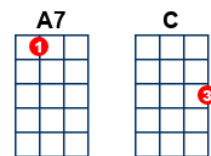

Sun Ain't Gonna Shine Any More, The

key:C, artist:The Walker Brothers writer:Bob Crewe, Bob Gaudio

https://www.youtube.com/watch?v=Q11ium_-Lv8 Capo 2

C C Dm G C C Dm G C C

C Loneliness **Dm** is the cloak you wear