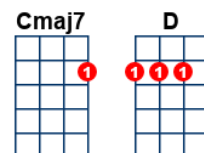

Sun Ain't Gonna Shine Any More, The

key:C, artist:The Walker Brothers writer:Bob Crewe, Bob Gaudio

https://www.youtube.com/watch?v=Q11ium_-Lv8 Capo 2

C C Dm G C C Dm G C C

C Loneliness **Dm** is the cloak you wear

Cmaj7 A deep shade of blue **Dm** is always there

C The sun ain't gonna shine any- **Dm** more

The moon ain't gonna rise in the **Cmaj7** sky

The tears are always clouding your **Dm** **G** ey- es

When you're with- **C** out love

Dm **G**
Ba- a a- by

C Emptiness **Dm** is the place you're in

Cmaj7 Nothing to lose, but no **Dm** more to win.

C The sun ain't gonna shine any- **Dm** more

The moon ain't gonna rise in the **Cmaj7** sky

The **Dm** sun ain't gonna shine any-**G**more

When you're with-out **C** love

Dm G
Ba-a-a-by

C C Dm G

Fade out

The **C** sun ain't gonna shine anymore (The sun ain't gonna shine any **Dm** more)

The **Dm** moon ain't gonna rise in the sky (The moon ain't gonna rise in the **Cmaj7** sky)