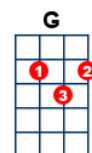

Sun Ain't Gonna Shine Any More, The

key:C, artist:The Walker Brothers writer:Bob Crewe, Bob Gaudio

https://www.youtube.com/watch?v=Q11ium_-Lv8 Capo 2

C C Dm G C C Dm G C C

C Loneliness **Dm** is the cloak you wear

Cmaj7 A deep shade of blue **Dm** is always there

C The sun ain't gonna shine any- **Dm** more

The moon ain't gonna rise in the **Cmaj7** sky

The tears are always clouding your **Dm** **G** ey- es

When you're with- **C** out love

The tears are always clouding your **Dm** **G** ey-es

When you're with- **C** out love

D **G** **D**
Lonely without you baby

Girl I **D** need you **G** I can't go **Em** o-o-o- **A7** on

The **C** sun ain't gonna shine anymore

The **Dm** sun ain't gonna shine any-**G**more

When you're with-out **C** love

Dm G
Ba-a-a-by

C C Dm G

Fade out

The **C** sun ain't gonna shine anymore (The sun ain't gonna shine any **Dm** more)

The **Dm** moon ain't gonna rise in the sky (The moon ain't gonna rise in the **Cmaj7** sky)