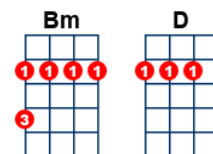

Sun Ain't Gonna Shine Any More, The

key:G, artist:The Walker Brothers writer:Bob Crewe, Bob Gaudio

https://www.youtube.com/watch?v=Q11ium_-Lv8 Capo 2

G G Am D G G Am D G G

G Loneliness **Am** is the cloak you wear

Gmaj7 A deep shade of blue **Am** is always there

G The sun ain't gonna shine any- **Am** more

The moon ain't gonna rise in the **Gmaj7** sky

The tears are always clouding your **Am D** ey- es

When you're with- **G** out love

Am D Ba- a a- by

G Emptiness **Am** is the place you're in

Gmaj7 Nothing to lose, but no **Am** more to win.

G The sun ain't gonna shine any- **Am** more

The moon ain't gonna rise in the **Gmaj7** sky

The tears are always clouding your **Am D** ey-es

When you're with- **G** out love

A D A Lonely without you baby

Girl I **A** need you **D** I can't go **Bm E7** o-o-o- on

The **G** sun ain't gonna shine anymore

(The sun ain't gonna shine any **Am** more)