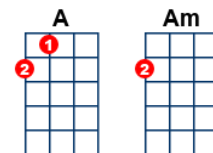

Sun Ain't Gonna Shine Any More, The

key:G, artist:The Walker Brothers writer:Bob Crewe, Bob Gaudio

https://www.youtube.com/watch?v=Q11ium_-Lv8 Capo 2

G G Am D G G Am D G G

G Loneliness **Am** is the cloak you wear

Gmaj7 A deep shade of blue **Am** is always there

G The sun ain't gonna shine any- **Am** more

The moon ain't gonna rise in the **Gmaj7** sky

The tears are always clouding your **Am D** ey- es

When you're with- **G** out love

Am D Ba- a a- by

G Emptiness **Am** is the place you're in

Gmaj7 Nothing to lose, but no **Am** more to win.

G The sun ain't gonna shine any- **Am** more

The moon ain't gonna rise in the **Gmaj7** sky

The tears are always clouding your **Am D** ey-es

When you're with- **G** out love

A D A Lonely without you baby

Girl I **A** need you **D** I can't go **Bm E7** o-o-o- on

The **G** sun ain't gonna shine anymore

(The sun ain't gonna shine any **Am** more)