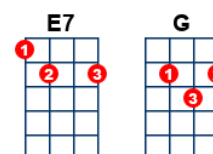

Sun Ain't Gonna Shine Any More, The

key:G, artist:The Walker Brothers writer:Bob Crewe, Bob Gaudio

https://www.youtube.com/watch?v=Q11ium_-Lv8 Capo 2

G G Am D G G Am D G G

G Loneliness **Am** is the cloak you wear

Gmaj7 A deep shade of blue **Am** is always there

G The sun ain't gonna shine any- **Am** more

The moon ain't gonna rise in the **Gmaj7** sky

The tears are always clouding your **Am D** ey- es

When you're with- **G** out love

Am D Ba- a a- by

G Emptiness **Am** is the place you're in

Gmaj7 Nothing to lose, but no **Am** more to win.

G The sun ain't gonna shine any- **Am** more

The moon ain't gonna rise in the **Gmaj7** sky

The tears are always clouding your **Am D** ey-es

When you're with- **G** out love

A D A Lonely without you baby

Girl I **A** need you **D** I can't go **Bm E7** o-o-o- on

The **G** sun ain't gonna shine anymore

(The sun ain't gonna shine any **Am** more)