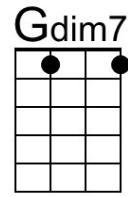

For You A Lei (John Noble & Oscar Hyatt, 1929) (C)

Intro Vamp (2x): D7 G7 C

Gdim7 G7 C

For you a lei of flowers rare

Gdim7 G7 C

For you a lei to hold and wear

Gm A7 D7

For you a lei to caress while you are away

D7

And thru each lonely day

Dm7 G - G7

Make you happy and gay

Gdim7 G7 C

A lei of love I give to you

C7 Caug F | F

To think of me when you are blue

G#7

Where ever you may be

C Gm A7

Over land or on the sea

Gdim7 G7 C | C [Intro Vamp]

For you a lei to remember me.