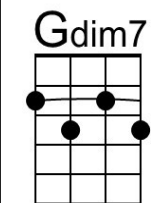

For You A Lei (John Noble & Oscar Hyatt, 1929) (C)

Intro Vamp (2x): D7 G7 C

Gdim7 G7 C

For you a lei of flowers rare

Gdim7 G7 C

For you a lei to hold and wear

Gm A7 D7

For you a lei to caress while you are away

D7

And thru each lonely day

Dm7 G - G7

Make you happy and gay

Gdim7 G7 C

A lei of love I give to you

C7 Caug F | F

To think of me when you are blue

G#7

Where ever you may be

C Gm A7

Over land or on the sea

Gdim7 G7 C | C [Intro Vamp]

For you a lei to remember me.