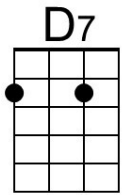

For You A Lei (John Noble & Oscar Hyatt, 1929) (C)

Intro Vamp (2x): D7 G7 C

Gdim7 G7 C

For you a lei of flowers rare

Gdim7 G7 C

For you a lei to hold and wear

Gm A7 D7

For you a lei to caress while you are away

D7

And thru each lonely day

Dm7 G - G7

Make you happy and gay

Gdim7 G7 C

A lei of love I give to you

C7 Caug F | F

To think of me when you are blue

G#7

Where ever you may be

C Gm A7

Over land or on the sea

Gdim7 G7 C | C [Intro Vamp]

For you a lei to remember me.