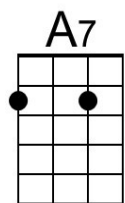

For You A Lei (John Noble & Oscar Hyatt, 1929) (C)

Intro Vamp (2x): D7 G7 C

Gdim7 G7 C

For you a lei of flowers rare

Gdim7 G7 C

For you a lei to hold and wear

Gm A7 D7

For you a lei to caress while you are away

D7

And thru each lonely day

Dm7 G - G7

Make you happy and gay

Gdim7 G7 C

A lei of love I give to you

C7 Caug F | F

To think of me when you are blue

G#7

Where ever you may be

C Gm A7

Over land or on the sea

Gdim7 G7 C | C [Intro Vamp]

For you a lei to remember me.