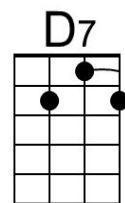

For You A Lei (John Noble & Oscar Hyatt, 1929) (C)

Intro Vamp (2x): D7 G7 C

Gdim7 G7 C

For you a lei of flowers rare

Gdim7 G7 C

For you a lei to hold and wear

Gm A7 D7

For you a lei to caress while you are away

D7

And thru each lonely day

Dm7 G - G7

Make you happy and gay

Gdim7 G7 C

A lei of love I give to you

C7 Caug F | F

To think of me when you are blue

G#7

Where ever you may be

C Gm A7

Over land or on the sea

Gdim7 G7 C | C [Intro Vamp]

For you a lei to remember me.