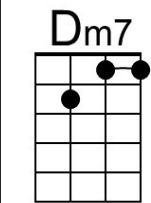

For You A Lei (John Noble & Oscar Hyatt, 1929) (C)

Intro Vamp (2x): D7 G7 C

Gdim7 G7 C

For you a lei of flowers rare

Gdim7 G7 C

For you a lei to hold and wear

Gm A7 D7

For you a lei to caress while you are away

D7

And thru each lonely day

Dm7 G - G7

Make you happy and gay

Gdim7 G7 C

A lei of love I give to you

C7 Caug F | F

To think of me when you are blue

G#7

Where ever you may be

C Gm A7

Over land or on the sea

Gdim7 G7 C | C [Intro Vamp]

For you a lei to remember me.