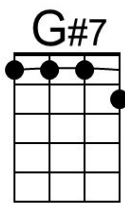

For You A Lei (John Noble & Oscar Hyatt, 1929) (C)

Intro Vamp (2x): D7 G7 C

Gdim7 G7 C

For you a lei of flowers rare

Gdim7 G7 C

For you a lei to hold and wear

Gm A7 D7

For you a lei to caress while you are away

D7

And thru each lonely day

Dm7 G - G7

Make you happy and gay

Gdim7 G7 C

A lei of love I give to you

C7 Caug F | F

To think of me when you are blue

G#7

Where ever you may be

C Gm A7

Over land or on the sea

Gdim7 G7 C | C [Intro Vamp]

For you a lei to remember me.