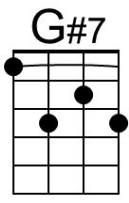

For You A Lei (John Noble & Oscar Hyatt, 1929) (C)

Intro Vamp (2x): D7 G7 C

Gdim7 G7 C

For you a lei of flowers rare

Gdim7 G7 C

For you a lei to hold and wear

Gm A7 D7

For you a lei to caress while you are away

D7

And thru each lonely day

Dm7 G - G7

Make you happy and gay

Gdim7 G7 C

A lei of love I give to you

C7 Caug F | F

To think of me when you are blue

G#7

Where ever you may be

C Gm A7

Over land or on the sea

Gdim7 G7 C | C [Intro Vamp]

For you a lei to remember me.