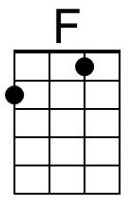

For You A Lei (John Noble & Oscar Hyatt, 1929) (C)

Intro Vamp (2x): D7 G7 C

Gdim7 G7 C

For you a lei of flowers rare

Gdim7 G7 C

For you a lei to hold and wear

Gm A7 D7

For you a lei to caress while you are away

D7

And thru each lonely day

Dm7 G - G7

Make you happy and gay

Gdim7 G7 C

A lei of love I give to you

C7 Caug F | F

To think of me when you are blue

G#7

Where ever you may be

C Gm A7

Over land or on the sea

Gdim7 G7 C | C [Intro Vamp]

For you a lei to remember me.