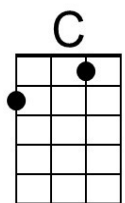

For You A Lei (John Noble & Oscar Hyatt, 1929) (C)

Intro Vamp (2x): D7 G7 C

Gdim7 G7 C

For you a lei of flowers rare

Gdim7 G7 C

For you a lei to hold and wear

Gm A7 D7

For you a lei to caress while you are away

D7

And thru each lonely day

Dm7 G - G7

Make you happy and gay

Gdim7 G7 C

A lei of love I give to you

C7 Caug F | F

To think of me when you are blue

G#7

Where ever you may be

C Gm A7

Over land or on the sea

Gdim7 G7 C | C [Intro Vamp]

For you a lei to remember me.