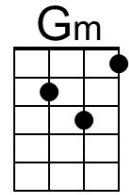

For You A Lei (John Noble & Oscar Hyatt, 1929) (C)

Intro Vamp (2x): D7 G7 C

Gdim7 G7 C

For you a lei of flowers rare

Gdim7 G7 C

For you a lei to hold and wear

Gm A7 D7

For you a lei to caress while you are away

D7

And thru each lonely day

Dm7 G - G7

Make you happy and gay

Gdim7 G7 C

A lei of love I give to you

C7 Caug F | F

To think of me when you are blue

G#7

Where ever you may be

C Gm A7

Over land or on the sea

Gdim7 G7 C | C [Intro Vamp]

For you a lei to remember me.