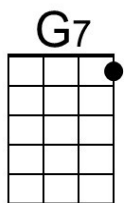

For You A Lei (John Noble & Oscar Hyatt, 1929) (C)

Intro Vamp (2x): D7 G7 C

Gdim7 G7 C

For you a lei of flowers rare

Gdim7 G7 C

For you a lei to hold and wear

Gm A7 D7

For you a lei to caress while you are away

D7

And thru each lonely day

Dm7 G - G7

Make you happy and gay

Gdim7 G7 C

A lei of love I give to you

C7 Caug F | F

To think of me when you are blue

G#7

Where ever you may be

C Gm A7

Over land or on the sea

Gdim7 G7 C | C [Intro Vamp]

For you a lei to remember me.