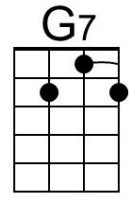

For You A Lei (John Noble & Oscar Hyatt, 1929) (C)

Intro Vamp (2x): D7 G7 C

Gdim7 G7 C

For you a lei of flowers rare

Gdim7 G7 C

For you a lei to hold and wear

Gm A7 D7

For you a lei to caress while you are away

D7

And thru each lonely day

Dm7 G - G7

Make you happy and gay

Gdim7 G7 C

A lei of love I give to you

C7 Caug F | F

To think of me when you are blue

G#7

Where ever you may be

C Gm A7

Over land or on the sea

Gdim7 G7 C | C [Intro Vamp]

For you a lei to remember me.