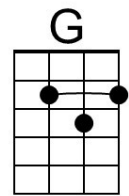

For You A Lei (John Noble & Oscar Hyatt, 1929) (C)

Intro Vamp (2x): D7 G7 C

Gdim7 G7 C

For you a lei of flowers rare

Gdim7 G7 C

For you a lei to hold and wear

Gm A7 D7

For you a lei to caress while you are away

D7

And thru each lonely day

Dm7 G - G7

Make you happy and gay

Gdim7 G7 C

A lei of love I give to you

C7 Caug F | F

To think of me when you are blue

G#7

Where ever you may be

C Gm A7

Over land or on the sea

Gdim7 G7 C | C [Intro Vamp]

For you a lei to remember me.