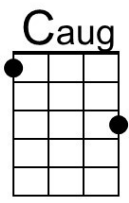

For You A Lei (John Noble & Oscar Hyatt, 1929) (C)

Intro Vamp (2x): D7 G7 C

Gdim7 G7 C

For you a lei of flowers rare

Gdim7 G7 C

For you a lei to hold and wear

Gm A7 D7

For you a lei to caress while you are away

D7

And thru each lonely day

Dm7 G - G7

Make you happy and gay

Gdim7 G7 C

A lei of love I give to you

C7 Caug F | F

To think of me when you are blue

G#7

Where ever you may be

C Gm A7

Over land or on the sea

Gdim7 G7 C | C [Intro Vamp]

For you a lei to remember me.