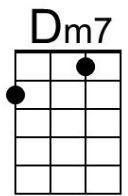

For You A Lei (John Noble & Oscar Hyatt, 1929) (C)

Intro Vamp (2x): D7 G7 C

Gdim7 G7 C

For you a lei of flowers rare

Gdim7 G7 C

For you a lei to hold and wear

Gm A7 D7

For you a lei to caress while you are away

D7

And thru each lonely day

Dm7 G - G7

Make you happy and gay

Gdim7 G7 C

A lei of love I give to you

C7 Caug F | F

To think of me when you are blue

G#7

Where ever you may be

C Gm A7

Over land or on the sea

Gdim7 G7 C | C [Intro Vamp]

For you a lei to remember me.