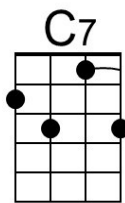

For You A Lei (John Noble & Oscar Hyatt, 1929) (C)

Intro Vamp (2x): D7 G7 C

Gdim7 G7 C

For you a lei of flowers rare

Gdim7 G7 C

For you a lei to hold and wear

Gm A7 D7

For you a lei to caress while you are away

D7

And thru each lonely day

Dm7 G - G7

Make you happy and gay

Gdim7 G7 C

A lei of love I give to you

C7 Caug F | F

To think of me when you are blue

G#7

Where ever you may be

C Gm A7

Over land or on the sea

Gdim7 G7 C | C [Intro Vamp]

For you a lei to remember me.