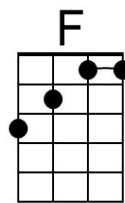

For You A Lei (John Noble & Oscar Hyatt, 1929) (C)

Intro Vamp (2x): D7 G7 C

Gdim7 G7 C

For you a lei of flowers rare

Gdim7 G7 C

For you a lei to hold and wear

Gm A7 D7

For you a lei to caress while you are away

D7

And thru each lonely day

Dm7 G - G7

Make you happy and gay

Gdim7 G7 C

A lei of love I give to you

C7 Caug F | F

To think of me when you are blue

G#7

Where ever you may be

C Gm A7

Over land or on the sea

Gdim7 G7 C | C [Intro Vamp]

For you a lei to remember me.