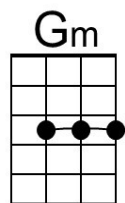

For You A Lei (John Noble & Oscar Hyatt, 1929) (C)

Intro Vamp (2x): D7 G7 C

Gdim7 G7 C

For you a lei of flowers rare

Gdim7 G7 C

For you a lei to hold and wear

Gm A7 D7

For you a lei to caress while you are away

D7

And thru each lonely day

Dm7 G - G7

Make you happy and gay

Gdim7 G7 C

A lei of love I give to you

C7 Caug F | F

To think of me when you are blue

G#7

Where ever you may be

C Gm A7

Over land or on the sea

Gdim7 G7 C | C [Intro Vamp]

For you a lei to remember me.