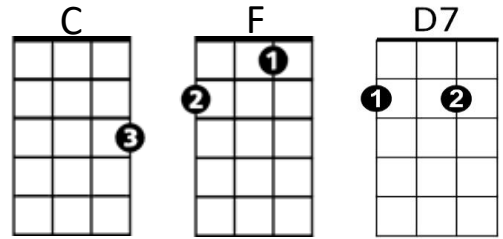

CHORUS:

C G7
Country road, take me home
Am F
To the place, I belong
C G7
West Makaha, Mount Ka'ala
F C
Take me home, oh country road

BRIDGE:

Am G C
I heard a voice, in the morning calm she calls me
F C G
As though to remind me of my home far a-way
Am Bb F
Driving down the road I feel the Spirit coming to me,
G G7
From yesterday, yesterday

C Am
All my memories hold Heaven on high
G7 F C
Brown skinned woman, clear blue island sky
C Am
Daytime sunshine, ooo-oh so bright
G7 F C
Midnight moon a-glowing, stars up in the sky

(CHORUS)

(BRIDGE and FIRST VERSE)

(CHORUS) 2x

G7 C G7 F C

Take me home, country roads, take me home, country roads

Take Me Home, Country Road (John Denver / Cousin IZ) Key G

H2.1.6

Intro: G

G **Em**
 Almost heaven, West Makaha
D7 **C** **G**
 High-ridge Mountains, crystal clear blue water
G **Em**
 All my friends there, hanging on the beach
D7 **C** **G**
 Young and old among them, feel the ocean breeze

CHORUS:

G **D7**
 Country road, take me home
Em **C**
 To the place, I belong
G **D7**
 West Makaha, Mount Ka'ala
C **G**
 Take me home, oh country road

BRIDGE:

Em **D** **G**
 I heard a voice, in the morning calm she calls me
C **G** **D**
 As though to remind me of my home far a-way
Em **F** **C**
 Driving down the road I feel the Spirit coming to me,
D **D7**
 From yesterday, yesterday