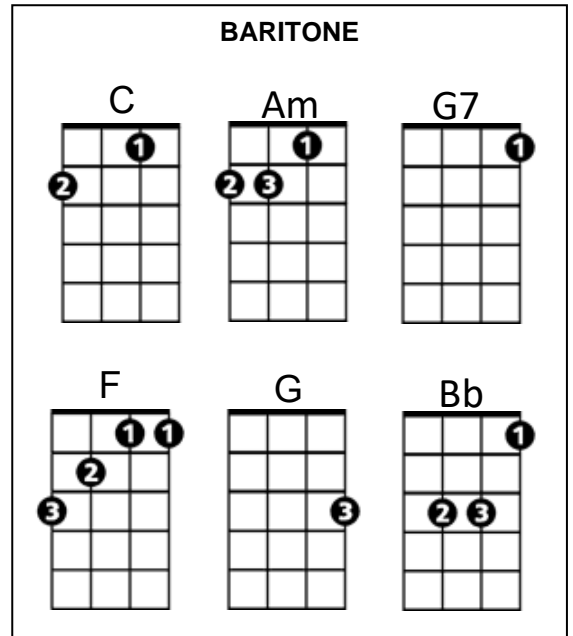

Take Me Home, Country Road (John Denver / Cousin IZ) Key C

Intro: C

C Am
Almost heaven, West Makaha
G7 F C
High-ridge Mountains, crystal clear blue water
C Am
All my friends there, hanging on the beach
G7 F C
Young and old among them, feel the ocean breeze

CHORUS:

C G7
Country road, take me home
Am F
To the place, I belong
C G7
West Makaha, Mount Ka'ala
F C
Take me home, oh country road

BRIDGE:

Am G C
I heard a voice, in the morning calm she calls me
F C G
As though to remind me of my home far a-way
Am Bb F
Driving down the road I feel the Spirit coming to me,
G G7
From yesterday, yesterday

C Am
All my memories hold Heaven on high
G7 F C
Brown skinned woman, clear blue island sky
C Am
Daytime sunshine, ooo-oh so bright
G7 F C
Midnight moon a-glowing, stars up in the sky

(CHORUS)

(BRIDGE and FIRST VERSE)

CHORUS:

G **D7**
 Country road, take me home
Em **C**
 To the place, I belong
G **D7**
 West Makaha, Mount Ka'ala
C **G**
 Take me home, oh country road

BRIDGE:

Em **D** **G**
 I heard a voice, in the morning calm she calls me
C **G** **D**
 As though to remind me of my home far a-way
Em **F** **C**
 Driving down the road I feel the Spirit coming to me,
D **D7**
 From yesterday, yesterday