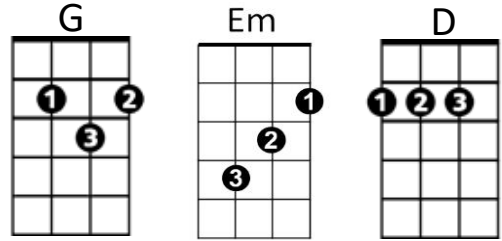

CHORUS:

C G7
Country road, take me home
Am F
To the place, I belong
C G7
West Makaha, Mount Ka'ala
F C
Take me home, oh country road

BRIDGE:

Am G C
I heard a voice, in the morning calm she calls me
F C G
As though to remind me of my home far a-way
Am Bb F
Driving down the road I feel the Spirit coming to me,
G G7
From yesterday, yesterday

C Am
All my memories hold Heaven on high
G7 F C
Brown skinned woman, clear blue island sky
C Am
Daytime sunshine, ooo-oh so bright
G7 F C
Midnight moon a-glowing, stars up in the sky

(CHORUS)

(BRIDGE and FIRST VERSE)

(CHORUS) 2x

G7 C G7 F C

Take me home, country roads, take me home, country roads

Take Me Home, Country Road (John Denver / Cousin IZ) Key G

H2.1.6

Intro: G

G **Em**
 Almost heaven, West Makaha
D7 **C** **G**
 High-ridge Mountains, crystal clear blue water
G **Em**
 All my friends there, hanging on the beach
D7 **C** **G**
 Young and old among them, feel the ocean breeze

CHORUS:

G **D7**
 Country road, take me home
Em **C**
 To the place, I belong
G **D7**
 West Makaha, Mount Ka'ala
C **G**
 Take me home, oh country road

BRIDGE:

Em **D** **G**
 I heard a voice, in the morning calm she calls me
C **G** **D**
 As though to remind me of my home far a-way
Em **F** **C**
 Driving down the road I feel the Spirit coming to me,
D **D7**
 From yesterday, yesterday