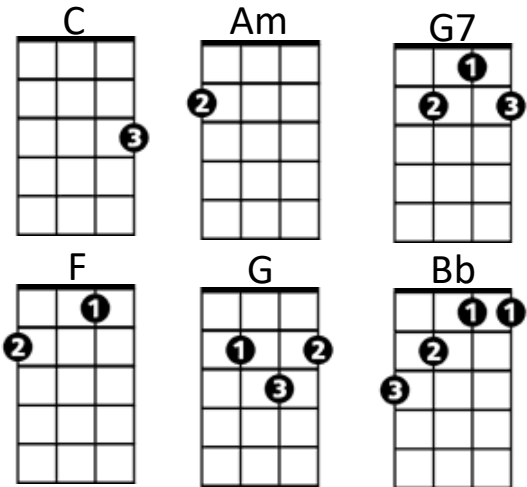

Take Me Home, Country Road (John Denver / Cousin IZ) Key C

Intro: C

C Am
Almost heaven, West Makaha
G7 F C
High-ridge Mountains, crystal clear blue water
C Am
All my friends there, hanging on the beach
G7 F C
Young and old among them, feel the ocean breeze

CHORUS:

C G7
Country road, take me home
Am F
To the place, I belong
C G7
West Makaha, Mount Ka'ala
F C
Take me home, oh country road

BRIDGE:

Am G C
I heard a voice, in the morning calm she calls me
F C G
As though to remind me of my home far a-way
Am Bb F
Driving down the road I feel the Spirit coming to me,
G G7
From yesterday, yesterday

C Am
All my memories hold Heaven on high
G7 F C
Brown skinned woman, clear blue island sky
C Am
Daytime sunshine, ooo-oh so bright
G7 F C
Midnight moon a-glowing, stars up in the sky

(CHORUS)

(BRIDGE and FIRST VERSE)

CHORUS:

G **D7**
 Country road, take me home
Em **C**
 To the place, I belong
G **D7**
 West Makaha, Mount Ka'ala
C **G**
 Take me home, oh country road

BRIDGE:

Em **D** **G**
 I heard a voice, in the morning calm she calls me
C **G** **D**
 As though to remind me of my home far a-way
Em **F** **C**
 Driving down the road I feel the Spirit coming to me,
D **D7**
 From yesterday, yesterday