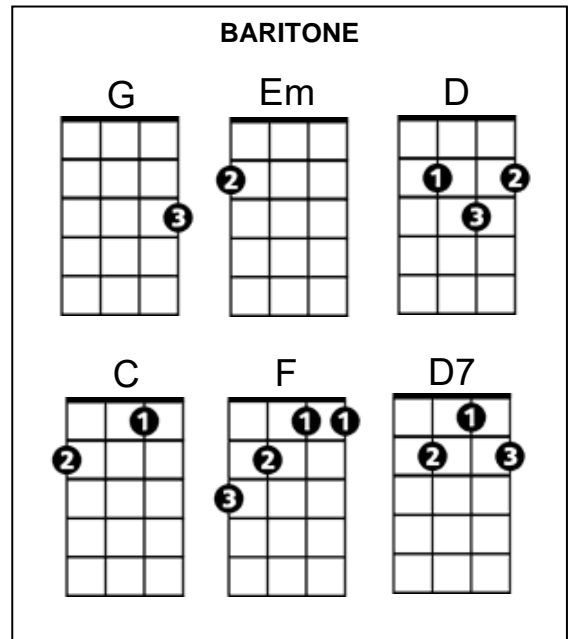

CHORUS:

C G7
Country road, take me home
Am F
To the place, I belong
C G7
West Makaha, Mount Ka'ala
F C
Take me home, oh country road

BRIDGE:

Am G C
I heard a voice, in the morning calm she calls me
F C G
As though to remind me of my home far a-way
Am Bb F
Driving down the road I feel the Spirit coming to me,
G G7
From yesterday, yesterday

C Am
All my memories hold Heaven on high
G7 F C
Brown skinned woman, clear blue island sky
C Am
Daytime sunshine, ooo-oh so bright
G7 F C
Midnight moon a-glowing, stars up in the sky

(CHORUS)

(BRIDGE and FIRST VERSE)

(CHORUS) 2x

G7 C G7 F C

Take me home, country roads, take me home, country roads

Take Me Home, Country Road (John Denver / Cousin IZ) Key G

H2.1.6

Intro: G

G **Em**
 Almost heaven, West Makaha
D7 **C** **G**
 High-ridge Mountains, crystal clear blue water
G **Em**
 All my friends there, hanging on the beach
D7 **C** **G**
 Young and old among them, feel the ocean breeze

CHORUS:

G **D7**
 Country road, take me home
Em **C**
 To the place, I belong
G **D7**
 West Makaha, Mount Ka'ala
C **G**
 Take me home, oh country road

BRIDGE:

Em **D** **G**
 I heard a voice, in the morning calm she calls me
C **G** **D**
 As though to remind me of my home far a-way
Em **F** **C**
 Driving down the road I feel the Spirit coming to me,
D **D7**
 From yesterday, yesterday