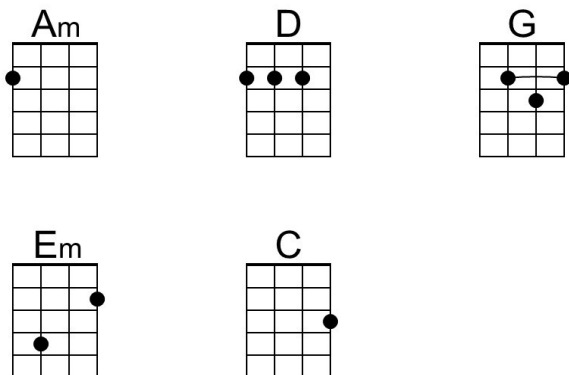

Drunken Sailor (Traditional, Adapted by G. Millar & W. McDonald)

Drunken Sailor by The Irish Rovers () – Key of Em

Intro (2 measures) Am

Am **D**
What will we do with a drunken sailor?
G **Em**
What will we do with a drunken sailor?
Am **D**
What will we do with a drunken sailor?
C G Am
Earl-ie in the morning?

Chorus

Am **D**
Weigh, hey and up she rises
G **Em**
Weigh, hey and up she rises
Am **D**
Weigh, hey and up she rises
C G Am
Earl-ie in the morning.

Am **D**
Shave his belly with a rusty razor,
G **Em**
Shave his belly with a rusty razor,
Am **D**
Shave his belly with a rusty razor,
C G Am
Earl-ie in the morning. **Chorus**

Am **D**
Put him in the long boat til he's sober,
G **Em**
Put him in the long boat til he's sober,
Am **D**
Put him in the long boat til he's sober,
C G Am
Earl-ie in the morning. **Chorus**