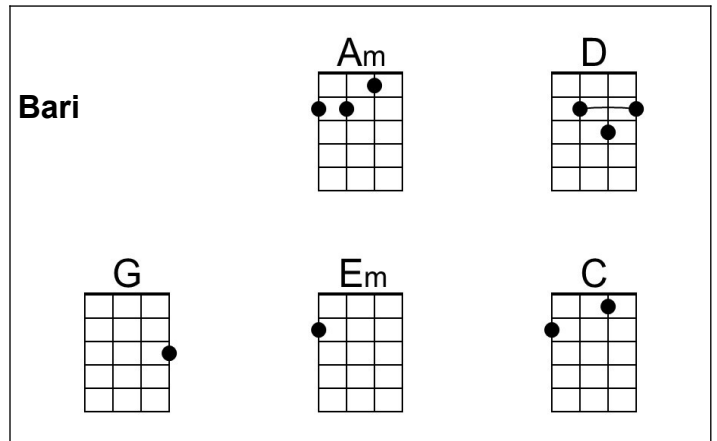

Outro Em D Em A D (2x)