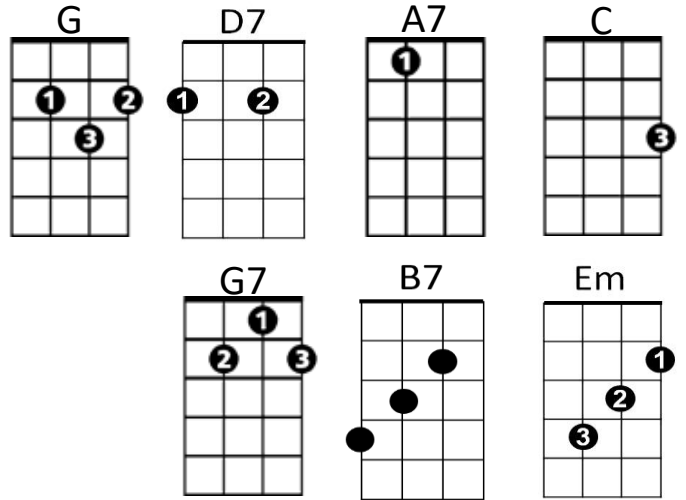

I'll Take You Home Again Kathleen (Thomas P. Westendorf, 1875) Key C

C **G7** **C**
 I'll take you home again Kathleen
G7 **C**
 Across the ocean wild and wide
 G7 **C**
 To where your heart has ever been
 G7 **D7** **G7**
 Since first you were my bonnie bride

F **G7** **C**
 The roses all have left your cheek
G7 **C**
 I've watched them fade away and die
 E7 **Am** **C**
 Your voice is sad when 'ere you speak
 D7 **G7**
 And tears bedim your loving eyes

C **G7** **C**
 Oh, I will take you back Kathleen
G7 **C**
 To where your heart will feel no pain
 C7 **F**
 And when the fields are fresh and green
C **G7** **C**
 I'll take you to your home Kathleen
 C7 **F**
 And when the fields are fresh and green
C **G7** **C**
 I'll take you to your home Kathleen

I'll Take You Home Again Kathleen (Thomas P. Westendorf, 1875) Key G

G D7 G
 I'll take you home again Kathleen
D7 G
 Across the ocean wild and wide
D7 G
 To where your heart has ever been
D7 A7 D7
 Since first you were my bonnie bride

C D7 G
 The roses all have left your cheek
D7 G
 I've watched them fade away and die
B7 Em G
 Your voice is sad when 'ere you speak
A7 D7
 And tears bedim your loving eyes

G D7 G
 Oh, I will take you back Kathleen
D7 G
 To where your heart will feel no pain
G7 C
 And when the fields are fresh and green
G D7 G
 I'll take you to your home Kathleen
G7 C
 And when the fields are fresh and green
G D7 G
 I'll take you to your home Kathleen