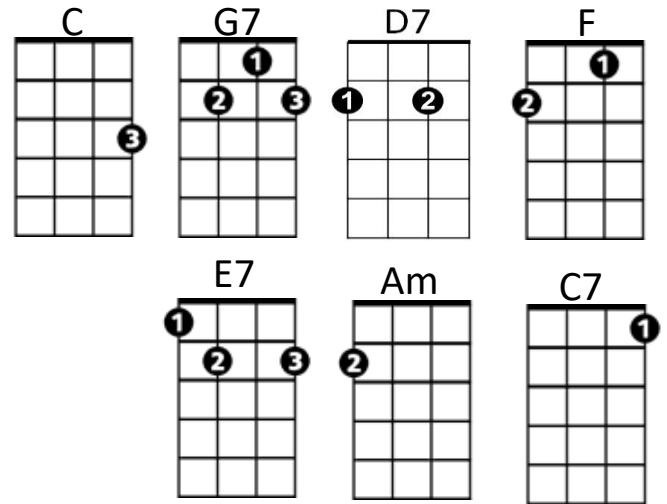

I'll Take You Home Again Kathleen (Thomas P. Westendorf, 1875) Key C

C **G7** **C**
 I'll take you home again Kathleen
G7 **C**
 Across the ocean wild and wide
 G7 **C**
 To where your heart has ever been
 G7 **D7** **G7**
 Since first you were my bonnie bride

F **G7** **C**
 The roses all have left your cheek
G7 **C**
 I've watched them fade away and die
 E7 **Am** **C**
 Your voice is sad when 'ere you speak
 D7 **G7**
 And tears bedim your loving eyes

C **G7** **C**
 Oh, I will take you back Kathleen
G7 **C**
 To where your heart will feel no pain
 C7 **F**
 And when the fields are fresh and green
C **G7** **C**
 I'll take you to your home Kathleen
 C7 **F**
 And when the fields are fresh and green
C **G7** **C**
 I'll take you to your home Kathleen

I'll Take You Home Again Kathleen (Thomas P. Westendorf, 1875) Key G

G D7 G
 I'll take you home again Kathleen
D7 G
 Across the ocean wild and wide
D7 G
 To where your heart has ever been
D7 A7 D7
 Since first you were my bonnie bride

C D7 G
 The roses all have left your cheek
D7 G
 I've watched them fade away and die
B7 Em G
 Your voice is sad when 'ere you speak
A7 D7
 And tears bedim your loving eyes

G D7 G
 Oh, I will take you back Kathleen
D7 G
 To where your heart will feel no pain
G7 C
 And when the fields are fresh and green
G D7 G
 I'll take you to your home Kathleen
G7 C
 And when the fields are fresh and green
G D7 G
 I'll take you to your home Kathleen