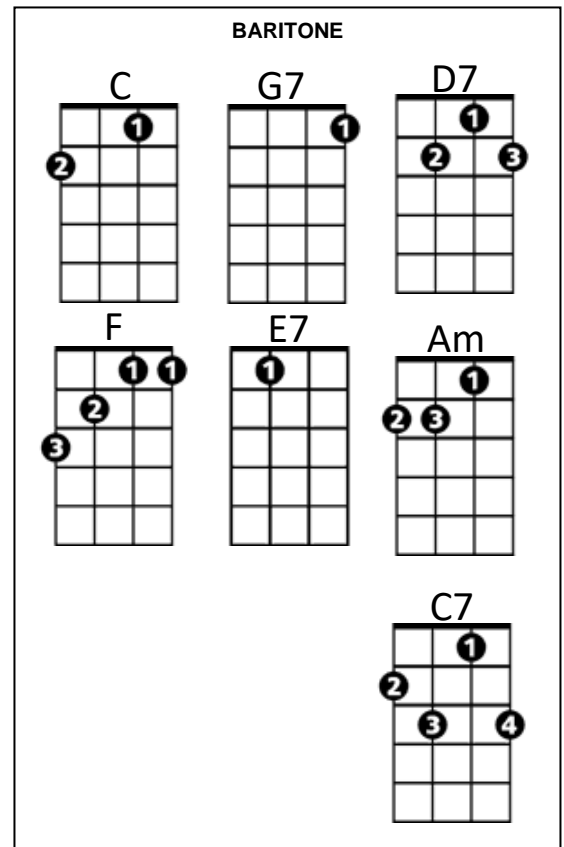

I'll Take You Home Again Kathleen (Thomas P. Westendorf, 1875) Key C

C **G7** **C**
 I'll take you home again Kathleen
G7 **C**
 Across the ocean wild and wide
 G7 **C**
 To where your heart has ever been
 G7 **D7** **G7**
 Since first you were my bonnie bride

F **G7** **C**
 The roses all have left your cheek
G7 **C**
 I've watched them fade away and die
 E7 **Am** **C**
 Your voice is sad when 'ere you speak
 D7 **G7**
 And tears bedim your loving eyes

C **G7** **C**
 Oh, I will take you back Kathleen
G7 **C**
 To where your heart will feel no pain
 C7 **F**
 And when the fields are fresh and green
C **G7** **C**
 I'll take you to your home Kathleen
 C7 **F**
 And when the fields are fresh and green
C **G7** **C**
 I'll take you to your home Kathleen

I'll Take You Home Again Kathleen (Thomas P. Westendorf, 1875) Key G

G D7 G
 I'll take you home again Kathleen
D7 G
 Across the ocean wild and wide
D7 G
 To where your heart has ever been
D7 A7 D7
 Since first you were my bonnie bride

C D7 G
 The roses all have left your cheek
D7 G
 I've watched them fade away and die
B7 Em G
 Your voice is sad when 'ere you speak
A7 D7
 And tears bedim your loving eyes

G D7 G
 Oh, I will take you back Kathleen
D7 G
 To where your heart will feel no pain
G7 C
 And when the fields are fresh and green
G D7 G
 I'll take you to your home Kathleen
G7 C
 And when the fields are fresh and green
G D7 G
 I'll take you to your home Kathleen