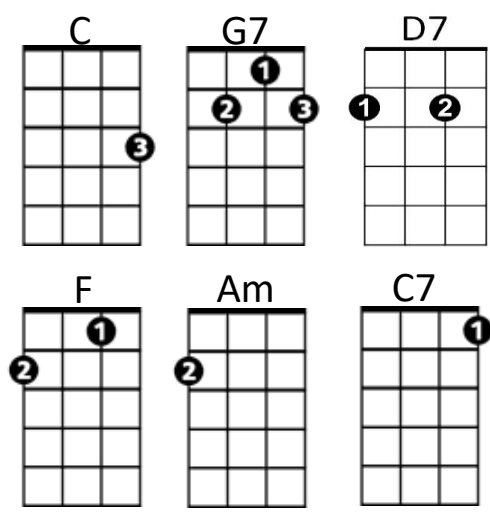

I'll Take You Home Again Kathleen (Thomas P. Westendorf)

C **G7** **C**
 I'll take you home again Kathleen
G7 **C**
 Across the ocean wild and wide
 G7 **C**
 To where your heart has ever been
 G7 **D7** **G7**
 Since first you were my bonnie bride

F **G7** **C**
 The roses all have left your cheek
G7 **C**
 I've watched them fade away and die
 E7 **Am** **C**
 Your voice is sad when you speak
 D7 **G7**
 And tears bedim your loving eyes

C **G7** **C**
 Oh, I will take you back Kathleen
G7 **C**
 To where your heart will feel no pain
 C7 **F**
 And when the fields are fresh and green
C **G7** **C**
 I'll take you to your home Kathleen

C7 **F**
 And when the fields are fresh and green
C **G7** **C**
 I'll take you to your home Kathleen