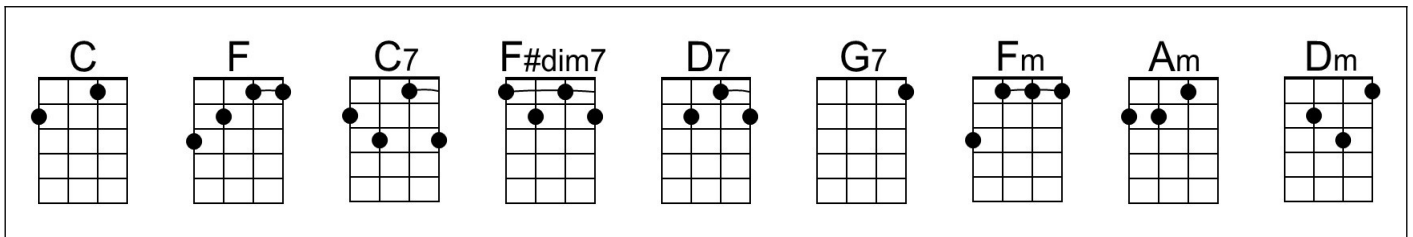

C F C D7 Dm G7
 My mother sang a song to me in tones so sweet and low

C F C Am C
 Just a simple little ditty in her good old Irish way

F C Am D7 Dm G7
 And I'd give the world if she could sing that song to me today . **Chorus**

C F C Am C G7
 Off' in dreams I wander to that cot again

C F C D7 Dm G7
 I feel her arms a-huggin' me as when she did back then

C F C Am C
 I hear her softly hummin' to me as in days of yore

F C Am D7 Dm G7
 When she used to rock me fast asleep out-side that cottage door. **Chorus**

G C G Em G D7
Over in Killarney, many years a-go
G C G A7 Am D7
My mother sang a song to me in tones so sweet and low
G C G Em G
Just a simple little ditty in her good old Irish way
C G Em A7 Am D7
And I'd give the world if she could sing that song to me today . **Chorus**