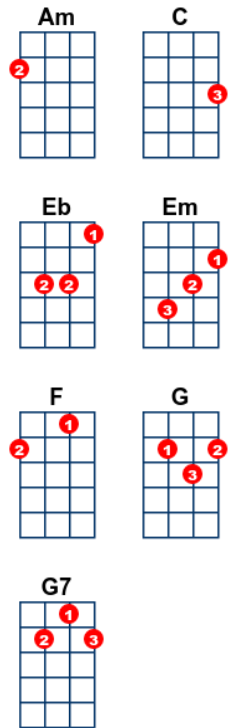

Beautiful

key:G, artist:Christina Aguilera writer:Linda Perry

<https://www.youtube.com/watch?v=-USUDzycRvM> Capo 1

G F Em Eb G G7 Em Eb

G Every day is so **F** wonderful

Then sudden-ly, it's hard to **Em** breathe **Eb**

G Now and then I get **F** insecure

From all the **Em** pain, I'm so **Eb** ashamed

C I am beautiful no **Am** matter what they say,

G Words can't **F** bring me **Em** down

C I am beautiful in **Am** every single way,

Yes, **G** words can't **F** bring me **Em** down, oh no

Am So don't you bring me down **G** today

G G7 Em Eb

G To all your friends you're de-lirious **F**

So **Em** consumed in all your **Eb** doom

G Trying hard to fill the **F** emptiness

The pieces **Em** gone, left the puzzle un- **Eb** done, is that the way it is?

C You are beautiful no **Am** matter what they say,

G Words can't **F** bring you **Em** down