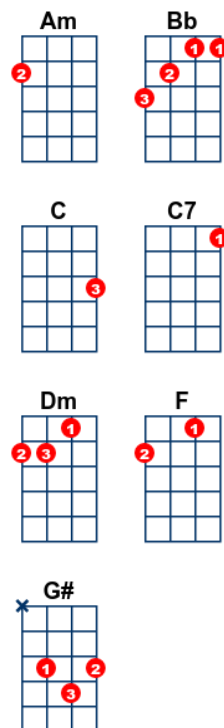

Beautiful

key:C, artist:Christina Aguilera writer:Linda Perry

<https://www.youtube.com/watch?v=-USUDzycRvM> Capo 1

C Bb Am G# C C7 Am G#

C Every day is so **Bb** wonderful

Then sudden-ly, it's hard to **Am** breathe **G#**

The pieces **Am** gone, left the puzzle un- **G#** done, is that the way it is?

F You are beautiful no **Dm** matter what they say,

C Words can't **Bb** bring you **Am** down

F **Dm**
 You are beautiful in every single way,
C **Bb** **Am**
 Yes, words can't bring you down, oh no
Dm **C**
 So don't you bring me down to-day
C **Bb** **Am**
 No matter what we do, no matter what we say
G#
 We'll sing the song inside the tune, full of beautiful mistakes
C **Bb** **Am**
 And everywhere we go the sun will always shine
G#
 And tomorrow we might wake up on the other side
F **Dm**
 We are beautiful no matter what they say,
C **Bb** **Am**
 Words won't bring us down
F **Dm**
 We are beautiful in every single way,
C **Bb** **Am**
 Yes, words can't bring us down, oh no
Dm **C**
 So don't you bring me down today
C Bb Am G# C Bb Am G# C

Beautiful

key:G, artist:Christina Aguilera writer:Linda Perry

<https://www.youtube.com/watch?v=-USUDzycRvM> Capo 1

G F Em Eb G G7 Em Eb

G Every day is so **F** wonderful

Then sudden-ly, it's hard to **Em** breathe **Eb**

G **F** **Em**
No matter what we do, no matter what we say
Eb
We'll sing the song inside the tune, full of beautiful mistakes

G **F** **Em**
And everywhere we go the sun will always shine
Eb
And tomorrow we might wake up on the other side