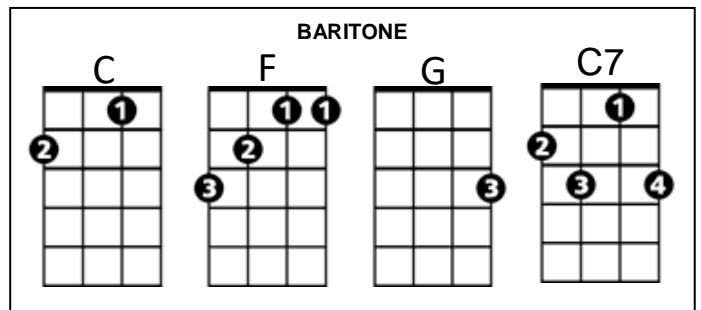

DARK AS A DUNGEON (Merle Travis)

Intro   C   F   C
It's dark as a dungeon way down in the mines.

C   F   G
Come listen you fellers so young and so fine
C   F   C
Oh seek not your fortune in the dark dreary mine
C7   F   G
It will form as a habit and seep in your soul
C
Till the stream of your blood
F   C
Is as black as the coal.

Refrain

G   F   C
It's dark as a dungeon and damp as the dew
G   F   C
Where danger is double and pleasures are few
C7
Where the rain never falls
F   G
And the sun never shines
C   F   C
It's dark as a dungeon way down in the mines.

C   F   G
It's many a man I've known in my day
C   F   C
Who lived just to labor his young life away
C7   F   G
Like a fiend with his dope and a drunkard his wine
C   F   C
A man will have lust for the lure of the mine.

(Refrain)

C
The midnight, the morning,
F   G
Or the middle of the day
C   F   C
It's the same to the miner who labors away
C7
Where the demons of the death
F   G
Often come by surprise
C   F   C
One fall of the slate and you're buried alive.

(Refrain)

C   F   G
I hope when I'm gone and the ages shall roll
C   F   C
My body will blacken and turn into coal
C7   F   G
Then I'll look from the door of my heavenly home
G   F   C
And pity the miner a-diggin' my bones.

(Refrain) extend last line