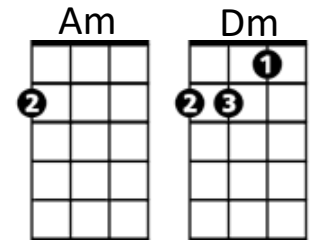

A Groovy Kind of Love (Carol Bayer Sager / Tony Wine)

Intro:

G C F G C G
Wouldn't you agree - baby you and me got a groovy kind of love?

C F G
When I'm feeling blue all I have to do

C F G
Is take a look at you then I'm not so blue

Am G
When you're close to me I can feel your heartbeat

C F Am G
I can hear you breathing in my ear

C F G C G
Wouldn't you agree - baby you and me got a groovy kind of love?

G C G
(Groovy kind of love) We've got a groovy kind of love

C F G
Anytime you want to you can turn me into

C F G
Anything you want to anytime at all

Dm Am
When I kiss your lips ooh I start to shiver

F G
Can't control the quiver-ing inside

C F G C
Wouldn't you agree - baby you and me got a groovy kind of love?

G C A
(Groovy kind of love) We've got a groovy kind of love

D G A
When I'm feeling blue all I have to do

D G A
Is take a look at you then I'm not so blue

Bm A
When I'm in your arms nothing seems to matter

D G Bm A
My whole world could shatter I don't care

D G A D
Wouldn't you agree - baby you and me got a groovy kind of love?

A D (2x)
(Groovy kind of love) We got a groovy kind of love