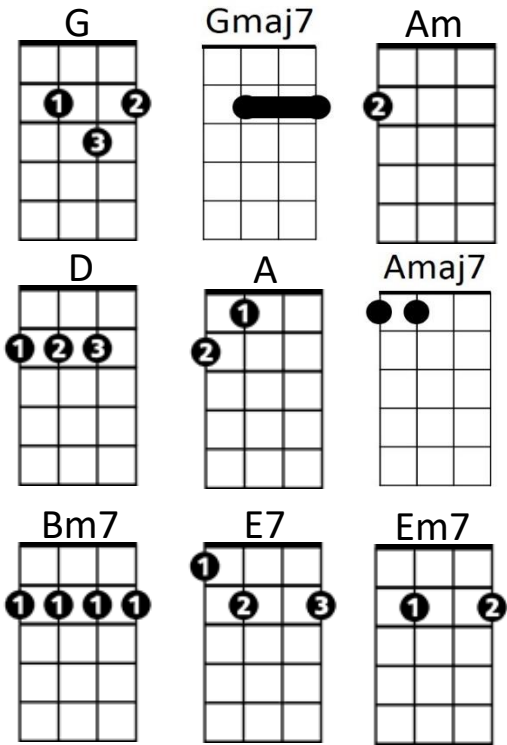

## A Love Song (Kenny Loggins/Donna Lyn George)

**Intro: G Gmaj7 Am D Am D G**

**G** **Em7**  
 There's a wren in a willow wood, flies so high, sings so good,  
**Am D Am D**  
 And he brings to you - what he sings to you.

**G** **Gmaj7**  
 And the love in his lullaby seemed to tell me if I try  
**Am D Am D**  
 I could fly for you, and lover I want to try for you 'cause

**CHORUS:**

**G Gmaj7 Am D**  
 I want to sing you a love song  
**Am D G**  
 I want to rock you in my arms all night long.  
**Gmaj7 Am D Am**  
 I want to get to know you, I want to show you  
**D G**  
 The peaceful feeling of my home.

**G** **Em7**  
 Summer thunder on moon bright days, northern lights and skies ablaze  
**Am D Am D**  
 I'll bring to you, if you'll let me sing to you.

**G** **Gmaj7**  
 Silver wings in a fiery sky show the trail of our love  
**Am D Am D**  
 And I'll sing to you, love is what I bring to you  
**Am D**  
 I want to sing to you. Oh,

**(CHORUS)**

**Bm7 Em7**

**A Amaj7 Bm7 E7 / Bm7 Em7 A**

**A Amaj7 Bm7 E7**  
 I want to sing you a love song  
**Bm7 E7 A**  
 I want to rock you in my arms all night long.  
**Amaj7 Bm7 E7 Bm7**  
 I want to get to know you, I want to show you  
**Em7 A**  
 The peaceful feeling of my home.