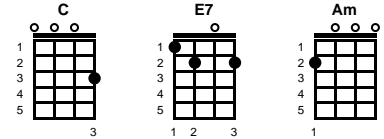

A World Without Love

John Lennon & Paul McCartney

Intro: Chords for last line of v1

v1:

C **E7** **Am**
Please lock me away and don't allow the day
C **Dm** **G7** **C**
Here inside where I hide with my loneliness
Dm **F**
I don't care what they say
G7 **C** **Am** **G#7** **G7**
I won't stay in a world without love

v2:

C **E7** **Am**
Birds sing out of tune, and rain clouds hide the moon
C **Dm** **G7** **C**
I'm okay, here I'll stay with my loneliness
Dm **F**
I don't care what they say
G7 **C** **Am** **G#7** **G7**
I won't stay in a world without love

chorus:

Fm **C**
So I wait, and in a while, I will see my true love smile
Fm
She may come, I know not when
Dm **G#7** **G7** **C**
When she does, I'll know, so baby until then...

v3:

E7 **Am**
Lock me away and don't allow the day
C **Dm** **C**
Here inside where I hide with my loneliness
Dm **F**
I don't care what they say
G7 **C** **Am** **G#7** **G7**
I won't stay in a world without love

-- INSTRUMENTAL: CHORDS FOR v2

-- REPEAT FROM CHORUS

ending:

Dm **F**
I don't care what they say
G7 **C** **Dm** **G7** **C**
I won't stay in a world without love

https://www.youtube.com/watch?v=v_1JPUKTchl