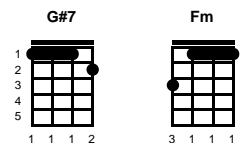

A World Without Love

John Lennon & Paul McCartney

Intro: Chords for last line of v1

v1:

C **E7** **Am**
Please lock me away and don't allow the day
C **Dm** **G7** **C**
Here inside where I hide with my loneliness
Dm **F**
I don't care what they say
G7 **C** **Am** **G#7** **G7**
I won't stay in a world without love

v2:

C **E7** **Am**
Birds sing out of tune, and rain clouds hide the moon
C **Dm** **G7** **C**
I'm okay, here I'll stay with my loneliness
Dm **F**
I don't care what they say
G7 **C** **Am** **G#7** **G7**
I won't stay in a world without love

chorus:

Fm **C**
So I wait, and in a while, I will see my true love smile
Fm
She may come, I know not when
Dm **G#7** **G7** **C**
When she does, I'll know, so baby until then...

v3:

E7 **Am**
Lock me away and don't allow the day
C **Dm** **C**
Here inside where I hide with my loneliness
Dm **F**
I don't care what they say
G7 **C** **Am** **G#7** **G7**
I won't stay in a world without love

-- INSTRUMENTAL: CHORDS FOR v2

-- REPEAT FROM CHORUS

ending:

Dm **F**
I don't care what they say
G7 **C** **Dm** **G7** **C**
I won't stay in a world without love

https://www.youtube.com/watch?v=v_1JPUKTchl