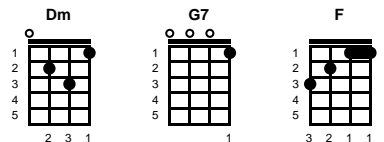

A World Without Love

John Lennon & Paul McCartney

Intro: Chords for last line of v1

v1:

C **E7** **Am**
Please lock me away and don't allow the day
C **Dm** **G7** **C**
Here inside where I hide with my loneliness
Dm **F**
I don't care what they say
G7 **C** **Am** **G#7** **G7**
I won't stay in a world without love

v2:

C **E7** **Am**
Birds sing out of tune, and rain clouds hide the moon
C **Dm** **G7** **C**
I'm okay, here I'll stay with my loneliness
Dm **F**
I don't care what they say
G7 **C** **Am** **G#7** **G7**
I won't stay in a world without love

chorus:

Fm **C**
So I wait, and in a while, I will see my true love smile
Fm
She may come, I know not when
Dm **G#7** **G7** **C**
When she does, I'll know, so baby until then...

v3:

E7 **Am**
Lock me away and don't allow the day
C **Dm** **C**
Here inside where I hide with my loneliness
Dm **F**
I don't care what they say
G7 **C** **Am** **G#7** **G7**
I won't stay in a world without love

-- INSTRUMENTAL: CHORDS FOR v2

-- REPEAT FROM CHORUS

ending:

Dm **F**
I don't care what they say
G7 **C** **Dm** **G7** **C**
I won't stay in a world without love

https://www.youtube.com/watch?v=v_1JPUKTchl