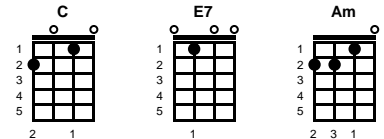

A World Without Love

John Lennon & Paul McCartney

Intro: Chords for last line of v1

v1:

C **E7** **Am**
Please lock me away and don't allow the day
C **Dm** **G7** **C**
Here inside where I hide with my loneliness
Dm **F**
I don't care what they say
G7 **C** **Am** **G#7** **G7**
I won't stay in a world without love

v2:

C **E7** **Am**
Birds sing out of tune, and rain clouds hide the moon
C **Dm** **G7** **C**
I'm okay, here I'll stay with my loneliness
Dm **F**
I don't care what they say
G7 **C** **Am** **G#7** **G7**
I won't stay in a world without love

chorus:

Fm **C**
So I wait, and in a while, I will see my true love smile
Fm
She may come, I know not when
Dm **G#7** **G7** **C**
When she does, I'll know, so baby until then...

v3:

E7 **Am**
Lock me away and don't allow the day
C **Dm** **C**
Here inside where I hide with my loneliness
Dm **F**
I don't care what they say
G7 **C** **Am** **G#7** **G7**
I won't stay in a world without love

-- INSTRUMENTAL: CHORDS FOR v2

-- REPEAT FROM CHORUS

ending:

Dm **F**
I don't care what they say
G7 **C** **Dm** **G7** **C**
I won't stay in a world without love

https://www.youtube.com/watch?v=v_1JPUKTchl