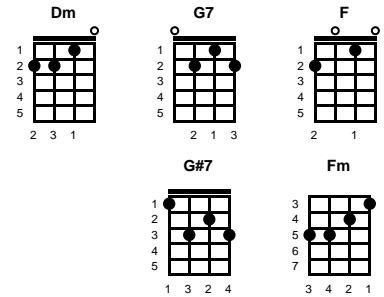

A World Without Love

John Lennon & Paul McCartney

Intro: Chords for last line of v1

v1:

C **E7** **Am**
Please lock me away and don't allow the day
C **Dm** **G7** **C**
Here inside where I hide with my loneliness
Dm **F**
I don't care what they say
G7 **C** **Am** **G#7** **G7**
I won't stay in a world without love

v2:

C **E7** **Am**
Birds sing out of tune, and rain clouds hide the moon
C **Dm** **G7** **C**
I'm okay, here I'll stay with my loneliness
Dm **F**
I don't care what they say
G7 **C** **Am** **G#7** **G7**
I won't stay in a world without love

chorus:

Fm **C**
So I wait, and in a while, I will see my true love smile
Fm
She may come, I know not when
Dm **G#7** **G7** **C**
When she does, I'll know, so baby until then...

v3:

E7 **Am**
Lock me away and don't allow the day
C **Dm** **C**
Here inside where I hide with my loneliness
Dm **F**
I don't care what they say
G7 **C** **Am** **G#7** **G7**
I won't stay in a world without love

-- INSTRUMENTAL: CHORDS FOR v2

-- REPEAT FROM CHORUS

ending:

Dm **F**
I don't care what they say
G7 **C** **Dm** **G7** **C**
I won't stay in a world without love

https://www.youtube.com/watch?v=v_1JPUKTchl