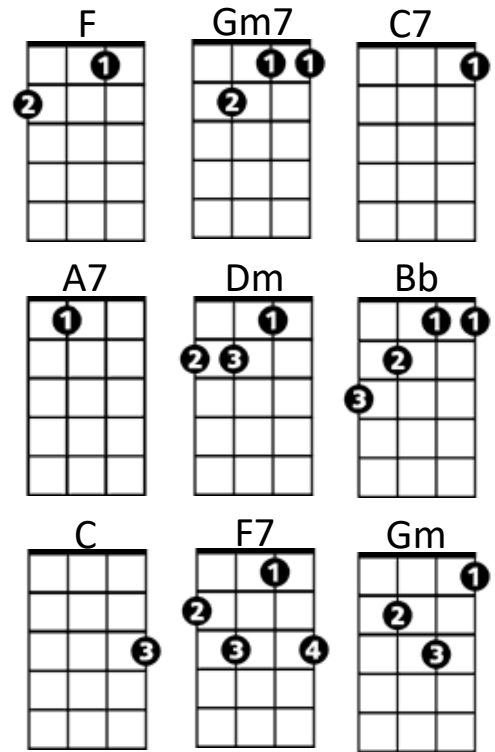

A World Without Love (John Lennon / Paul McCartney)

Intro: F Gm7 C7 F (last 2 lines of verse) G# // Bb // F/

F A7 Dm
Please lock me away and don't allow the day

F Bb F
Here inside, where I hide with my loneliness
Gm7

I don't care what they say
C7 F C C7
I won't stay in a world without love

F A7 Dm
Birds sing out of tune and rain clouds hide the moon

F Bb F
I'm okay, here I stay with my loneliness
Gm7

I don't care what they say
C7 F F7
I won't stay in a world without love

Reprise:

Gm F
So I wait and in a while, I will see my true love smile
Gm
She may come, I know not when
Gm7 C C7 F
When she does, I'll lose ~ So baby, until then...

F A7 Dm
Lock me away and don't allow the day
F Bb F
Here inside, where I hide with my loneliness
Gm7
I don't care what they say
C7 F F7
I won't stay in a world without love

(Reprise)

(Instrumental First two lines of first verse)

Gm7
I don't care what they say
C7 F Dm
I won't stay in a world without love
Gm7
I don't care what they say
C7 F
I won't stay in a world without love