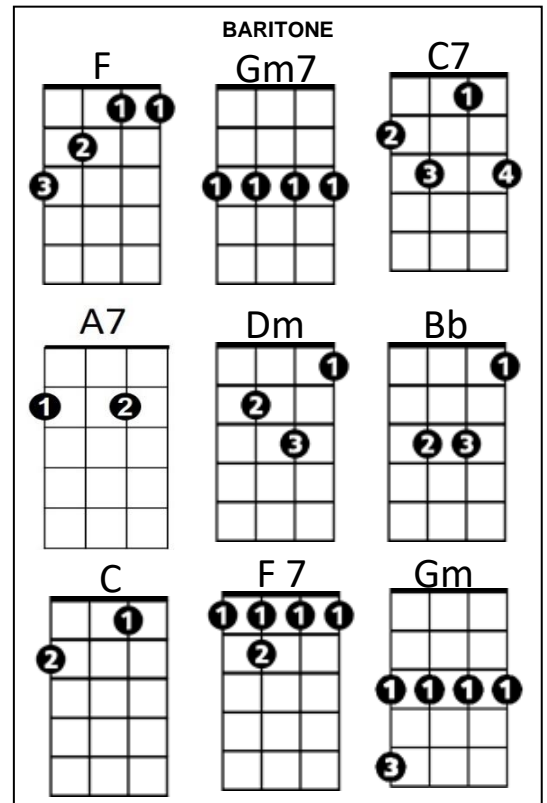

A World Without Love (John Lennon / Paul McCartney)

Intro: F Gm7 C7 F (last 2 lines of verse) G# // Bb // F/

F A7 Dm
Please lock me away and don't allow the day

F Bb F
Here inside, where I hide with my loneliness
Gm7

I don't care what they say
C7 F C C7
I won't stay in a world without love

F A7 Dm
Birds sing out of tune and rain clouds hide the moon

F Bb F
I'm okay, here I stay with my loneliness
Gm7

I don't care what they say
C7 F F7
I won't stay in a world without love

Reprise:

Gm F
So I wait and in a while, I will see my true love smile
Gm
She may come, I know not when
Gm7 C C7 F
When she does, I'll lose ~ So baby, until then...

F A7 Dm
Lock me away and don't allow the day
F Bb F
Here inside, where I hide with my loneliness
Gm7
I don't care what they say
C7 F F7
I won't stay in a world without love

(Reprise)

(Instrumental First two lines of first verse)

Gm7
I don't care what they say
C7 F Dm
I won't stay in a world without love
Gm7
I don't care what they say
C7 F
I won't stay in a world without love