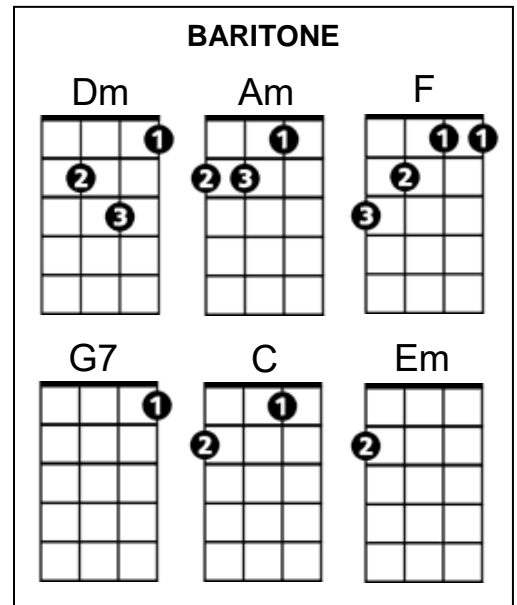

And I Love Her – The Beatles

608

Intro: Dm Am / Dm Am / Dm Am Dm

Dm Am Dm Am
I give her all my love ~ That's all I do

Dm Am
And if you saw my love ~

F G7 C
You'd love her too ~ and I love her

Dm Am Dm Am
She gives me everything ~ and tenderly

Dm Am
The kiss my lover brings ~

F G7 C
She brings to me ~ and I love her

Am G Am Em
A love like ours ~ could never die

Am Em G7
As long as I ~ Have you near me

Dm Am Dm Am
Bright are the stars that shine ~ Dark is the sky

Dm Am
I know this love of mine ~

F G7 C
Will never die ~ And I love her

[Instrumental verse]

REPEAT LAST VERSE

(Outro)

Dm Am / Dm Am / Dm Am Dm (ring out)