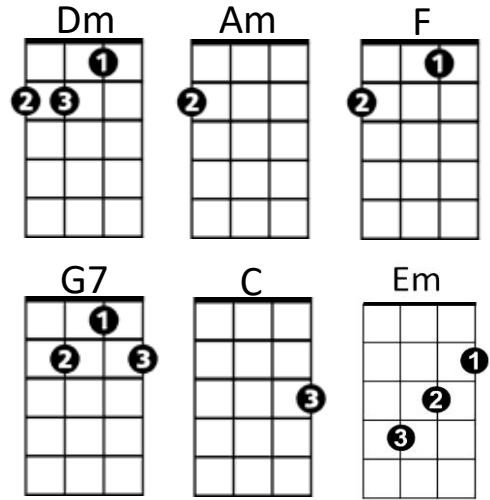

And I Love Her – The Beatles

608

Intro: Dm Am / Dm Am / Dm Am Dm

Dm Am Dm Am
I give her all my love ~ That's all I do

Dm Am
And if you saw my love ~

F G7 C
You'd love her too ~ and I love her

Dm Am Dm Am
She gives me everything ~ and tenderly

Dm Am
The kiss my lover brings ~

F G7 C
She brings to me ~ and I love her

Am G Am Em
A love like ours ~ could never die

Am Em G7
As long as I ~ Have you near me

Dm Am Dm Am
Bright are the stars that shine ~ Dark is the sky

Dm Am
I know this love of mine ~

F G7 C
Will never die ~ And I love her

[Instrumental verse]

REPEAT LAST VERSE

(Outro)

Dm Am / Dm Am / Dm Am Dm (ring out)