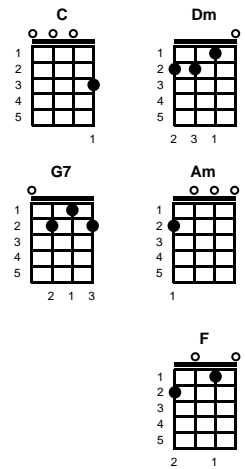

And I Love You So
Don McLean

Key of C

C

v1:

C **Dm** **G7** **C** **Am**
And I love you so, the people ask me how
C **Am** **Dm** **F** **G7** **C**
How I lived til now, I tell them I don't know
Dm **G7** **C**
I guess they understand, how lonely life has been
Am **Dm** **F** **G7** **C**
But life began again, the day you took my hand

chorus:

Am **Dm**
And yes, I know how lonely life can be
F **G7**
The shadows follow me
C **Am**
And the night won't set me free
C **Am** **Dm**
But I won't let the evening get me down
F **G7** **C**
Now that you're around me

v2:

C **Dm** **G7** **C** **Am**
And you love me too, your thoughts are just for me
C **Am** **Dm** **F** **G7** **C**
You set my spirit free, I'm happy that you do
Dm **G7** **C**
The book of life is brief, and once a page is read
Am **Dm** **F** **G7** **C**
All but life is dead, that is my belief -- **CHORUS**

ending:

C **Dm** **G7** **C**
And I love you so

STANDARD