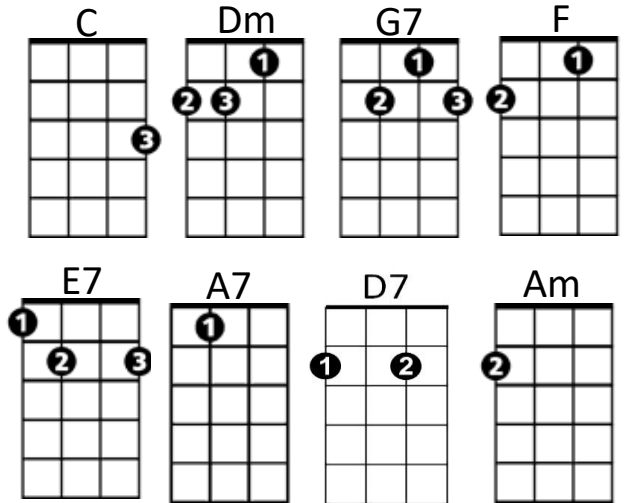

# Be My Baby (Phil Spector, Jeff Barry, Ellie Greenwich)

**C** **Dm** **G7**  
The night we met I knew I needed you so  
**C** **Dm** **G7**  
And if I had the chance I'd never let you go.  
**E7**  
So won't you say you love me,  
**A7**  
I'll make you so proud of me.  
**D7** **G7**  
We'll make 'em turn their heads every place we go.  
**C**  
So won't you, please,

## Chorus:

Be my, be my baby  
**Am**  
Be my little baby, my one and only baby  
**F**  
Say you'll be my darlin', be my be my baby  
**G7**  
Be my baby now, Wha-oh-oh-oh.

**C** **Dm** **G7**  
I'll make you happy, baby, just wait and see.  
**C** **Dm** **G7**  
For every kiss you give me I'll give you three.  
**E7**  
Oh, since the day I saw you  
**A7**  
I have been waiting for you.  
**D7** **G7**  
You know I will adore you 'til eternity.  
**C**  
So won't you, please,

## (Chorus 2x)