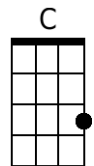

C **G**
Go to see my baby again, ___ And to be with some of my friends
C
Maybe I'd be happy then on Blue Bayou.

Chorus 2

C **G7**
I'm going back some day, gonna stay on Blue Bayou
C
Where the folks are fine and the world is mine on Blue Bayou
C7 **F** **Fm**
Oh, that girl of mine ___ by my side the silver moon and the evening tide
C **G7** **C**
Oh, some sweet day gonna take away this hurtin' inside

Outro

G7 **C**
I'll never be blue, my dreams come true on Blue . . . Ba . . . you

Bari

--	--	--	--	--	--

Blue Bayou (Roy Orbison & Joe Melson, 1961)

As performed by Roy Orbison

Intro (4 Measures): G

G **D**
I feel so bad I've got a worried mind, I'm so lonesome ___ all the time
G
Since I left my baby behind on Blue Bayou

G **D**
Saving nickels, saving dimes, ___ working 'till the sun don't shine
G
Looking forward to happier times on Blue Bayou

Chorus 1

G **D7**
I'm going back some day come what may to Blue Bayou
G
Where you sleep all day and the catfish play on Blue Bayou
G7 **C** - Cm
All those fishing boats with their sails afloat if I could only see
G **D7** **G**
That fa-miliar sunrise through sleepy eyes, how happy I'd be

G **D**
Go to see my baby again, ___ And to be with some of my friends
G
Maybe I'd be happy then on Blue Bayou.

Chorus 2

G **D7**
I'm going back some day, gonna stay on Blue Bayou
G
Where the folks are fine and the world is mine on Blue Bayou
G7 **C** **Cm**
Oh, that girl of mine by my side the silver moon and the evening tide
G **D7** **G**
Oh, some sweet day gonna take away this hurtin' inside