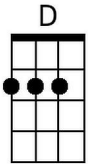

Blue Bayou (Roy Orbison & Joe Melson, 1961)

As performed by Roy Orbison

Intro (4 Measures): G

G **D**
I feel so bad I've got a worried mind, I'm so lonesome ___ all the time
G
Since I left my baby behind on Blue Bayou

G **D**
Saving nickels, saving dimes, ___ working 'till the sun don't shine
G
Looking forward to happier times on Blue Bayou

Chorus 1

G **D7**
I'm going back some day come what may to Blue Bayou
G
Where you sleep all day and the catfish play on Blue Bayou
G7 **C** - Cm
All those fishing boats with their sails afloat if I could only see
G **D7** **G**
That fa-miliar sunrise through sleepy eyes, how happy I'd be

G **D**
Go to see my baby again, ___ And to be with some of my friends
G
Maybe I'd be happy then on Blue Bayou.

Chorus 2

G **D7**
I'm going back some day, gonna stay on Blue Bayou
G
Where the folks are fine and the world is mine on Blue Bayou
G7 **C** **Cm**
Oh, that girl of mine by my side the silver moon and the evening tide
G **D7** **G**
Oh, some sweet day gonna take away this hurtin' inside

Outro

D7 **G**
I'll never be blue, my dreams come true on Blue Ba-you

Bari

G	D	D7	G7	C	Cm