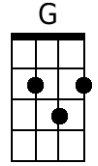

Blue Bayou (Roy Orbison & Joe Melson, 1961)

As performed by Roy Orbison

Intro (4 Measures): C

C **G**
I feel so bad I've got a worried mind, I'm so lonesome ___ all the time
C
Since I left my baby behind on Blue Bayou.

C **G**
Saving nickels, saving dimes, ___ working 'till the sun don't shine.
C **(Hold)**
Looking forward to happier times on Blue Bayou.

Chorus 1

C **G7**
I'm going back some day come what may to Blue Bayou
C
Where you sleep all day and the catfish play on Blue Bayou
C7 **F** **- Fm**
All those fishing boats with their sails afloat if I could only see
C **G7** **C**
That fa-miliar sunrise through sleepy eyes, how happy I'd be.

C **G**
Go to see my baby again, ___ And to be with some of my friends
C
Maybe I'd be happy then on Blue Bayou.

Chorus 2

C **G7**
I'm going back some day, gonna stay on Blue Bayou
C
Where the folks are fine and the world is mine on Blue Bayou
C7 **F** **Fm**
Oh, that girl of mine ___ by my side the silver moon and the evening tide
C **G7** **C**
Oh, some sweet day gonna take away this hurtin' inside

Outro

G7 **C**
I'll never be blue, my dreams come true on Blue . . . Ba . . . you

Bari