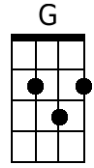

C **G**
Go to see my baby again, ___ And to be with some of my friends
C
Maybe I'd be happy then on Blue Bayou.

Chorus 2

C **G7**
I'm going back some day, gonna stay on Blue Bayou
C
Where the folks are fine and the world is mine on Blue Bayou
C7 **F** **Fm**
Oh, that girl of mine ___ by my side the silver moon and the evening tide
C **G7** **C**
Oh, some sweet day gonna take away this hurtin' inside

Outro

G7 **C**
I'll never be blue, my dreams come true on Blue . . . Ba . . . you

Bari

--	--	--	--	--	--

Blue Bayou (Roy Orbison & Joe Melson, 1961)

As performed by Roy Orbison

Intro (4 Measures): G

G **D**
I feel so bad I've got a worried mind, I'm so lonesome ___ all the time
G
Since I left my baby behind on Blue Bayou