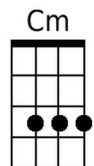

Chorus 2

G **D7**
I'm going back some day, gonna stay on Blue Bayou
G
Where the folks are fine and the world is mine on Blue Bayou
G7 **C** **Cm**
Oh, that girl of mine by my side the silver moon and the evening tide
G **D7** **G**
Oh, some sweet day gonna take away this hurtin' inside