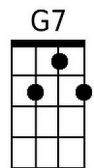

Chorus 1

G **D7**
I'm going back some day come what may to Blue Bayou
G
Where you sleep all day and the catfish play on Blue Bayou
G7 **C** - Cm
All those fishing boats with their sails afloat if I could only see
G **D7** **G**
That fa-miliar sunrise through sleepy eyes, how happy I'd be

G **D**
Go to see my baby again, ___ And to be with some of my friends
G
Maybe I'd be happy then on Blue Bayou.