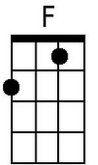

Blue Bayou (Roy Orbison & Joe Melson, 1961)

As performed by Roy Orbison

Intro (4 Measures): C

C **G**
I feel so bad I've got a worried mind, I'm so lonesome ___ all the time
C
Since I left my baby behind on Blue Bayou.

C **G**
Saving nickels, saving dimes, ___ working 'till the sun don't shine.
C **(Hold)**
Looking forward to happier times on Blue Bayou.

Chorus 1

C **G7**
I'm going back some day come what may to Blue Bayou
C
Where you sleep all day and the catfish play on Blue Bayou
C7 **F** **- Fm**
All those fishing boats with their sails afloat if I could only see
C **G7** **C**
That fa-miliar sunrise through sleepy eyes, how happy I'd be.

C **G**
Go to see my baby again, ___ And to be with some of my friends
C
Maybe I'd be happy then on Blue Bayou.

Chorus 2

C **G7**
I'm going back some day, gonna stay on Blue Bayou
C
Where the folks are fine and the world is mine on Blue Bayou
C7 **F** **Fm**
Oh, that girl of mine ___ by my side the silver moon and the evening tide
C **G7** **C**
Oh, some sweet day gonna take away this hurtin' inside

G **D**
Go to see my baby again, ___ And to be with some of my friends
G
Maybe I'd be happy then on Blue Bayou.

Chorus 2

G **D7**
I'm going back some day, gonna stay on Blue Bayou
G
Where the folks are fine and the world is mine on Blue Bayou
G7 **C** **Cm**
Oh, that girl of mine by my side the silver moon and the evening tide
G **D7** **G**
Oh, some sweet day gonna take away this hurtin' inside