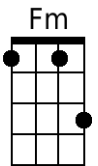

Blue Bayou (Roy Orbison & Joe Melson, 1961)

As performed by Roy Orbison

Intro (4 Measures): C

C **G**
I feel so bad I've got a worried mind, I'm so lonesome ___ all the time
C
Since I left my baby behind on Blue Bayou.

C **G**
Saving nickels, saving dimes, ___ working 'till the sun don't shine.
C **(Hold)**
Looking forward to happier times on Blue Bayou.

Chorus 1

C **G7**
I'm going back some day come what may to Blue Bayou
C
Where you sleep all day and the catfish play on Blue Bayou
C7 **F** **- Fm**
All those fishing boats with their sails afloat if I could only see
C **G7** **C**
That fa-miliar sunrise through sleepy eyes, how happy I'd be.

C **G**
Go to see my baby again, ___ And to be with some of my friends
C
Maybe I'd be happy then on Blue Bayou.

Chorus 2

C **G7**
I'm going back some day, gonna stay on Blue Bayou
C
Where the folks are fine and the world is mine on Blue Bayou
C7 **F** **Fm**
Oh, that girl of mine ___ by my side the silver moon and the evening tide
C **G7** **C**
Oh, some sweet day gonna take away this hurtin' inside