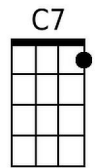

Chorus 1

C **G7**
I'm going back some day come what may to Blue Bayou
C
Where you sleep all day and the catfish play on Blue Bayou
C7 **F** **- Fm**
All those fishing boats with their sails afloat if I could only see
C **G7** **C**
That fa-miliar sunrise through sleepy eyes, how happy I'd be.

C **G**
Go to see my baby again, ___ And to be with some of my friends
C
Maybe I'd be happy then on Blue Bayou.