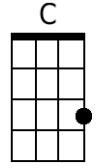

Blue Bayou (Roy Orbison & Joe Melson, 1961)

As performed by Roy Orbison

Intro (4 Measures): C

C **G**
I feel so bad I've got a worried mind, I'm so lonesome ___ all the time
C
Since I left my baby behind on Blue Bayou.

C **G**
Go to see my baby again, ___ And to be with some of my friends
C
Maybe I'd be happy then on Blue Bayou.

Chorus 2

C **G7**
I'm going back some day, gonna stay on Blue Bayou
C
Where the folks are fine and the world is mine on Blue Bayou
C7 **F** **Fm**
Oh, that girl of mine ___ by my side the silver moon and the evening tide
C **G7** **C**
Oh, some sweet day gonna take away this hurtin' inside

G **D**
Go to see my baby again, ___ And to be with some of my friends
G
Maybe I'd be happy then on Blue Bayou.

Chorus 2

G **D7**
I'm going back some day, gonna stay on Blue Bayou
G
Where the folks are fine and the world is mine on Blue Bayou
G7 **C** **Cm**
Oh, that girl of mine by my side the silver moon and the evening tide
G **D7** **G**
Oh, some sweet day gonna take away this hurtin' inside