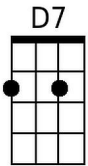

Chorus 1

G **D7**
I'm going back some day come what may to Blue Bayou
G
Where you sleep all day and the catfish play on Blue Bayou
G7 **C** - Cm
All those fishing boats with their sails afloat if I could only see
G **D7** **G**
That fa-miliar sunrise through sleepy eyes, how happy I'd be

G **D**
Go to see my baby again, ___ And to be with some of my friends
G
Maybe I'd be happy then on Blue Bayou.