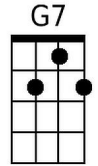

Blue Bayou (Roy Orbison & Joe Melson, 1961)

As performed by Roy Orbison

Intro (4 Measures): C

C **G**
I feel so bad I've got a worried mind, I'm so lonesome ___ all the time
C
Since I left my baby behind on Blue Bayou.

C **G**
Go to see my baby again, ___ And to be with some of my friends
C
Maybe I'd be happy then on Blue Bayou.

Chorus 2

C **G7**
I'm going back some day, gonna stay on Blue Bayou
C
Where the folks are fine and the world is mine on Blue Bayou
C7 **F** **Fm**
Oh, that girl of mine ___ by my side the silver moon and the evening tide
C **G7** **C**
Oh, some sweet day gonna take away this hurtin' inside

G **D**
Go to see my baby again, ___ And to be with some of my friends
G
Maybe I'd be happy then on Blue Bayou.

Chorus 2

G **D7**
I'm going back some day, gonna stay on Blue Bayou
G
Where the folks are fine and the world is mine on Blue Bayou
G7 **C** **Cm**
Oh, that girl of mine by my side the silver moon and the evening tide
G **D7** **G**
Oh, some sweet day gonna take away this hurtin' inside