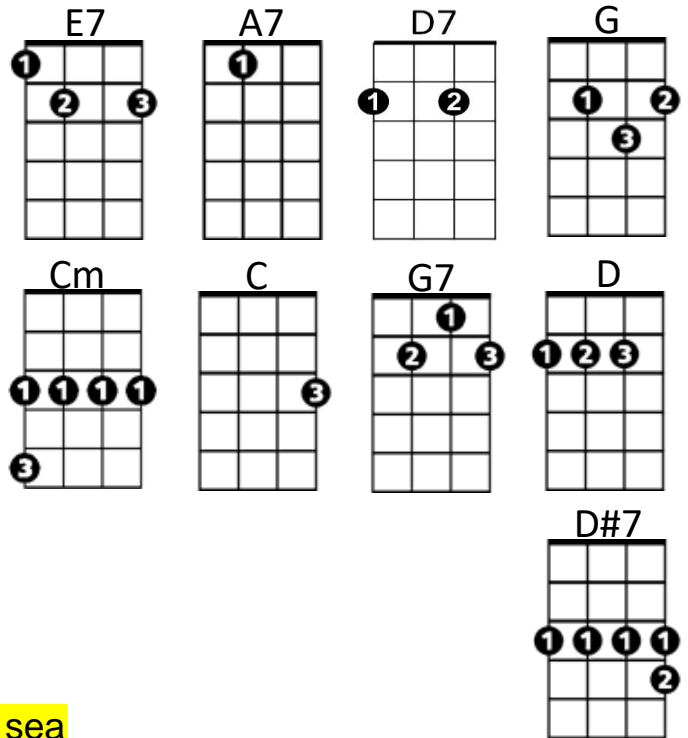

C F C C7
There should be love

Chorus:

F C
Come with me – while the moon is on the sea
D7 G G7 G#7 G7
The night is young and so are we, so are we

C F C
Dreams come true in Blue Hawaii
A7 D7 G7
And mine could all come true
C F C C7
This magic night of nights with you

(Chorus)

C F C
Dreams come true in Blue Hawaii
A7 D7 G7
And mine could all come true
C Fm C (hold)
This magic night – of nights with you

BARITONE

Blue Hawaii (Leo Rabin / Ralph Rainger) Key G

INTRO: E7 A7 D7 G Cm G

G **C** **G**
Night and you and Blue Hawaii

E7 **A7** **D7**
The night is heavenly

G **D7**
And you are heaven to me

G **C** **G**
Lovely you and Blue Hawaii

E7 **A7** **D7**
With all this loveliness

G C G G7
There should be l - o - ve

Chorus:

C **G**
Come with me – whi-le the moon is on the sea
A7 **D D7** **D#7 D7**
The night is young and so are we, so are we

G **C** **G**
Dreams come true in Blue Hawaii

E7 **A7** **D7**
And mine could all come true