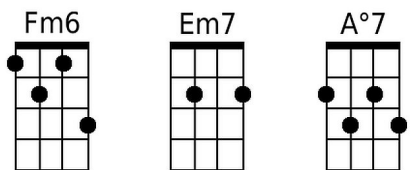

Deep Purple (Peter DeRose & Mitchell Parrish, 1938) (C)

Intro: C | C7 | Dm7 | G7 |

C G°7 Dm G7
When the Deep Purple falls over sleepy garden walls,

C Gm6 A7
and the stars begin to flicker in the sky.

Dm Fm Fm6
Thru the mist of a mem - o - ry

Em7 A°7

you wander back to me,

Dm7 G7 C A7 | G9

breathing my name with a sigh,

C G°7 Dm G7
In the still of the night once a-gain you hold me tight,

C Gm6
Tho you're gone your love lives on

A7

when moonlight beams.

Dm Fm Fm6
And as long as my heart will beat,

Em7 G°7

Lover, we'll always meet,

F6 G7 Dm C - C#°7 | Dm7 G7 |

here in my Deep Purple Dreams.

Outro: C

Repeat from Top

C	C7	Dm7	G7	G°7	Dm	Gm6	A7	Fm
Fm6	Em7	A°7	G9	F6	C#°7	Alt. Chords		
						3	5	

Bm7 E°7
you wander back to me,

Am7 D7 G E7 | D9
breathing my name with a sigh,

G D°7 Am D7
In the still of the night once a-gain you hold me tight,

G Dm6
Tho you're gone your love lives on

E7
when moonlight beams.