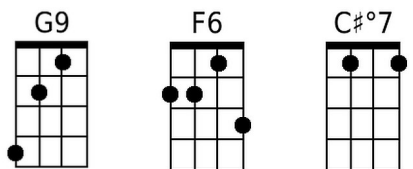

Deep Purple (Peter DeRose & Mitchell Parrish, 1938) (C)

Intro: C | C7 | Dm7 | G7 |

C G°7 Dm G7
When the Deep Purple falls over sleepy garden walls,

C Gm6 A7
and the stars begin to flicker in the sky.

Dm Fm Fm6
Thru the mist of a mem - o - ry

Em7 A°7

you wander back to me,

Dm7 G7 C A7 | G9

breathing my name with a sigh,

C G°7 Dm G7
In the still of the night once a-gain you hold me tight,

C Gm6
Tho you're gone your love lives on

A7

when moonlight beams.

Dm Fm Fm6
And as long as my heart will beat,

Em7 G°7

Lover, we'll always meet,

F6 G7 Dm C - C#°7 | Dm7 G7 |

here in my Deep Purple Dreams.

Outro: C

Repeat from Top

C	C7	Dm7	G7	G°7	Dm	Gm6	A7	Fm
Fm6	Em7	A°7	G9	F6	C#°7	Alt. Chords		
						3	5	

Deep Purple (Peter DeRose & Mitchell Parrish, 1938) (G)

Intro G | G7 | Am7 | D7 |

G D°7 Am D7
When the Deep Purple falls over sleepy garden walls,

G Dm6 E7
and the stars begin to flicker in the sky,

Am Cm Cm6
Thru the mist of a mem - o - ry