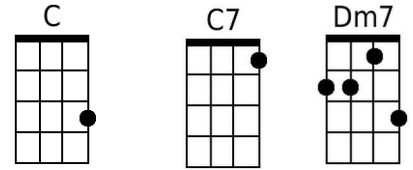

Deep Purple (Peter DeRose & Mitchell Parrish, 1938) (C)

Intro: C | C7 | Dm7 | G7 |

C G°7 Dm G7
When the Deep Purple falls over sleepy garden walls,

C Gm6 A7
and the stars begin to flicker in the sky.

Dm Fm Fm6
Thru the mist of a mem - o - ry

Em7 A°7

you wander back to me,

Dm7 G7 C A7 | G9

breathing my name with a sigh,

C G°7 Dm G7
In the still of the night once a-gain you hold me tight,

C Gm6
Tho you're gone your love lives on

A7

when moonlight beams.

Dm Fm Fm6
And as long as my heart will beat,

Em7 G°7

Lover, we'll always meet,

F6 G7 Dm C - C#°7 | Dm7 G7 |

here in my Deep Purple Dreams.

Outro: C

Repeat from Top

C	C7	Dm7	G7	G°7	Dm	Gm6	A7	Fm
Fm6	Em7	A°7	G9	F6	C#°7	Alt. Chords		
						3	5	

Bm7 E°7
you wander back to me,

Am7 D7 G E7 | D9
breathing my name with a sigh,

G D°7 Am D7
In the still of the night once a-gain you hold me tight,

G Dm6
Tho you're gone your love lives on

E7
when moonlight beams.