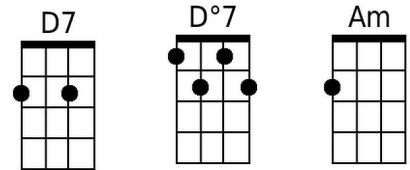

Deep Purple (Peter DeRose & Mitchell Parrish, 1938) (C)

Intro: C | C7 | Dm7 | G7 |

C G°7 Dm G7
When the Deep Purple falls over sleepy garden walls,

C Gm6 A7
and the stars begin to flicker in the sky.

Dm Fm Fm6
Thru the mist of a mem - o - ry

Em7 A°7

you wander back to me,

Dm7 G7 C A7 | G9

breathing my name with a sigh,

C G°7 Dm G7
In the still of the night once a-gain you hold me tight,

C Gm6
Tho you're gone your love lives on

A7

when moonlight beams.

Dm Fm Fm6
And as long as my heart will beat,

Em7 G°7

Lover, we'll always meet,

F6 G7 Dm C - C#°7 | Dm7 G7 |

here in my Deep Purple Dreams.

Outro: C

Repeat from Top

C	C7	Dm7	G7	G°7	Dm	Gm6	A7	Fm
Fm6	Em7	A°7	G9	F6	C#°7	Alt. Chords		
						3	5	

Deep Purple (Peter DeRose & Mitchell Parrish, 1938) (G)

Intro G | G7 | Am7 | D7 |

G D°7 Am D7
When the Deep Purple falls over sleepy garden walls,

G Dm6 E7
and the stars begin to flicker in the sky,

Am Cm Cm6
Thru the mist of a mem - o - ry