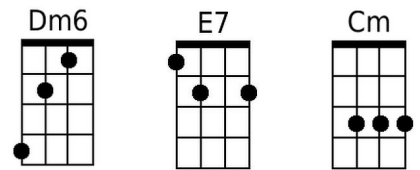

Deep Purple (Peter DeRose & Mitchell Parrish, 1938) (C)

Intro: C | C7 | Dm7 | G7 |

C G°7 Dm G7
When the Deep Purple falls over sleepy garden walls,

C Gm6 A7
and the stars begin to flicker in the sky.

Dm Fm Fm6
Thru the mist of a mem - o - ry

Dm Fm Fm6
And as long as my heart will beat,

Em7 G°7

Lover, we'll always meet,

F6 G7 Dm C - C#°7 | Dm7 G7 |

here in my Deep Purple Dreams.

Outro: C

Repeat from Top

C	C7	Dm7	G7	G°7	Dm	Gm6	A7	Fm
Fm6	Em7	A°7	G9	F6	C#°7	Alt. Chords		
						3	5	

Deep Purple (Peter DeRose & Mitchell Parrish, 1938) (G)

Intro G | G7 | Am7 | D7 |

G D°7 Am D7
When the Deep Purple falls over sleepy garden walls,

G Dm6 E7
and the stars begin to flicker in the sky,

Am Cm Cm6
Thru the mist of a mem - o - ry

Bm7 E°7
you wander back to me,

Am7 D7 G E7 | D9
breathing my name with a sigh,

G D°7 Am D7
In the still of the night once a-gain you hold me tight,

G Dm6
Tho you're gone your love lives on

E7
when moonlight beams.