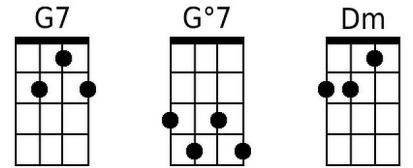

Deep Purple (Peter DeRose & Mitchell Parrish, 1938) (C)

Intro: C | C7 | Dm7 | G7 |

C G°7 Dm G7
When the Deep Purple falls over sleepy garden walls,

C Gm6 A7
and the stars begin to flicker in the sky.

Dm Fm Fm6
Thru the mist of a mem - o - ry

Em7 A°7

you wander back to me,

Dm7 G7 C A7 | G9

breathing my name with a sigh,

C G°7 Dm G7
In the still of the night once a-gain you hold me tight,

C Gm6
Tho you're gone your love lives on

A7

when moonlight beams.

Dm Fm Fm6
And as long as my heart will beat,

Em7 G°7

Lover, we'll always meet,

F6 G7 Dm C - C#°7 | Dm7 G7 |

here in my Deep Purple Dreams.

Outro: C

Repeat from Top

C	C7	Dm7	G7	G°7	Dm	Gm6	A7	Fm
Fm6	Em7	A°7	G9	F6	C#°7	Alt. Chords		
						3	5	

Bm7 E°7
you wander back to me,

Am7 D7 G E7 | D9
breathing my name with a sigh,

G D°7 Am D7
In the still of the night once a-gain you hold me tight,

G Dm6
Tho you're gone your love lives on

E7
when moonlight beams.