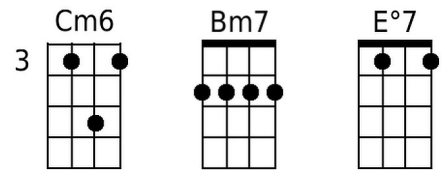

Am7 D7 G E7 | D9
breathing my name with a sigh,

G D°7 Am D7
In the still of the night once a-gain you hold me tight,