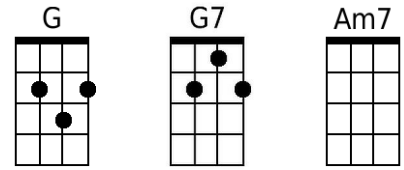

Deep Purple (Peter DeRose & Mitchell Parrish, 1938) (C)

Intro: C | C7 | Dm7 | G7 |

C G°7 Dm G7
When the Deep Purple falls over sleepy garden walls,

C Gm6 A7
and the stars begin to flicker in the sky.

Dm Fm Fm6
Thru the mist of a mem - o - ry

Em7 A°7

you wander back to me,

Dm7 G7 C A7 | G9

breathing my name with a sigh,

C G°7 Dm G7
In the still of the night once a-gain you hold me tight,

C Gm6
Tho you're gone your love lives on

A7

when moonlight beams.

Dm Fm Fm6
And as long as my heart will beat,

Em7 G°7

Lover, we'll always meet,

F6 G7 Dm C - C#°7 | Dm7 G7 |

here in my Deep Purple Dreams.

Outro: C

Repeat from Top

C	C7	Dm7	G7	G°7	Dm	Gm6	A7	Fm
Fm6	Em7	A°7	G9	F6	C#°7	Alt. Chords		
						3	5	

Deep Purple (Peter DeRose & Mitchell Parrish, 1938) (G)

Intro G | G7 | Am7 | D7 |

G D°7 Am D7
When the Deep Purple falls over sleepy garden walls,

G Dm6 E7
and the stars begin to flicker in the sky,

Am Cm Cm6
Thru the mist of a mem - o - ry