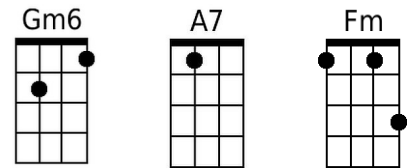

Deep Purple (Peter DeRose & Mitchell Parrish, 1938) (C)

Intro: C | C7 | Dm7 | G7 |

C G°7 Dm G7
When the Deep Purple falls over sleepy garden walls,

C Gm6 A7
and the stars begin to flicker in the sky.

Dm Fm Fm6
Thru the mist of a mem - o - ry

Em7 A°7

you wander back to me,

Dm7 G7 C A7 | G9

breathing my name with a sigh,

C G°7 Dm G7
In the still of the night once a-gain you hold me tight,

C Gm6
Tho you're gone your love lives on

A7

when moonlight beams.

Dm Fm Fm6
And as long as my heart will beat,

Em7 G°7

Lover, we'll always meet,

F6 G7 Dm C - C#°7 | Dm7 G7 |

here in my Deep Purple Dreams.

Outro: C

Repeat from Top

C	C7	Dm7	G7	G°7	Dm	Gm6	A7	Fm
Fm6	Em7	A°7	G9	F6	C#°7	Alt. Chords		
						3	5	

Bm7 E°7
you wander back to me,

Am7 D7 G E7 | D9
breathing my name with a sigh,

G D°7 Am D7
In the still of the night once a-gain you hold me tight,

G Dm6
Tho you're gone your love lives on

E7
when moonlight beams.