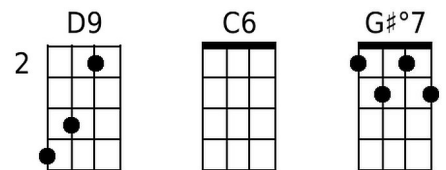

Deep Purple (Peter DeRose & Mitchell Parrish, 1938) (C)

Intro: C | C7 | Dm7 | G7 |

C G°7 Dm G7
When the Deep Purple falls over sleepy garden walls,

C Gm6 A7
and the stars begin to flicker in the sky.

Dm Fm Fm6
Thru the mist of a mem - o - ry

Dm Fm Fm6
And as long as my heart will beat,

Em7 G°7

Lover, we'll always meet,

F6 G7 Dm C - C#°7 | Dm7 G7 |

here in my Deep Purple Dreams.

Outro: C

Repeat from Top

C	C7	Dm7	G7	G°7	Dm	Gm6	A7	Fm
Fm6	Em7	A°7	G9	F6	C#°7	Alt. Chords		
						3	5	

Deep Purple (Peter DeRose & Mitchell Parrish, 1938) (G)

Intro G | G7 | Am7 | D7 |

G D°7 Am D7
When the Deep Purple falls over sleepy garden walls,

G Dm6 E7
and the stars begin to flicker in the sky,

Am Cm Cm6
Thru the mist of a mem - o - ry

Bm7 E°7
you wander back to me,

Am7 D7 G E7 | D9
breathing my name with a sigh,

G D°7 Am D7
In the still of the night once a-gain you hold me tight,

G Dm6
Tho you're gone your love lives on

E7
when moonlight beams.