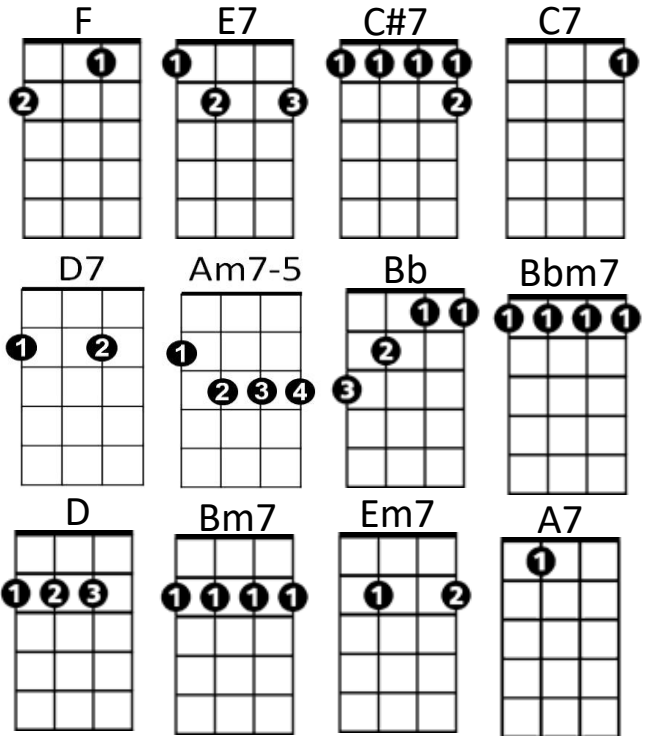

F E7 C#7 C7
Sweet dreams till sunbeams find you
F D7
Sweet dreams that leave all worries
Am7-5 D7
Be-hind you
Bb Bbm7
But in your dreams whatever they be
F C#7 C7 F F7
Dream a little dream of me
Bb Bbm7
But in your dreams whatever they be
F C#7 C7 F
Dream a little dream of me