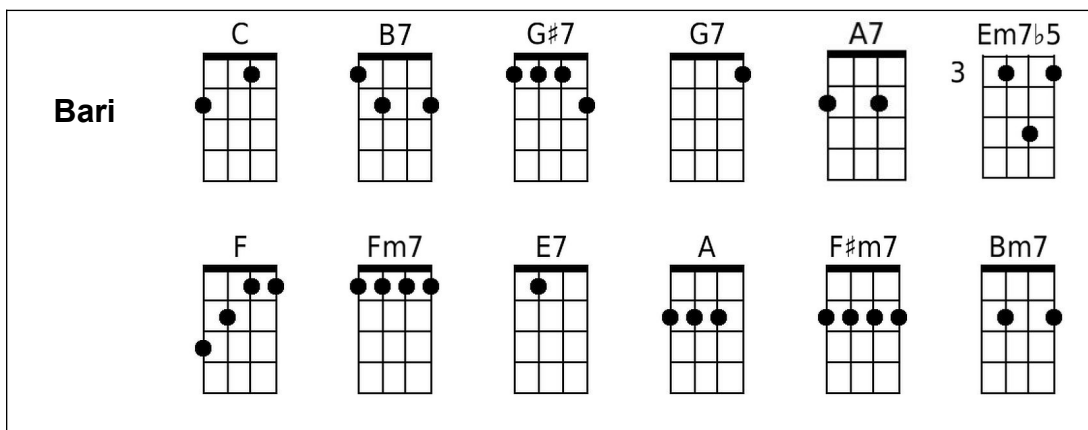

Dream a Little Dream of Me (Fabian Andre, Gus Kahn & Wilbur Schwandt, 1931) (C)

C **B7** **G#7** **G7**
Stars shining bright above you
C **A7** **Em7b5** **A7**
Night breezes seem to whisper "I love you"
F **Fm7**
Birds singing in a sycamore tree
C **G#7** **G7**
Dre am a little dream of me

C **B7** **G#7** **G7**
Say nighty night and kiss me
C **A7** **Em7b5** **A7**
Just hold me tight and tell me you miss me
F **Fm7**
While I'm alone and blue as can be
C **G#7** **G7** **C** **E7**
Dream a little dream of me

Reprise:

A **F#m7** **Bm7** **E7**
Stars fading but I linger on dear
A **F#m7** **Bm7** **E7**
Still craving your kiss
A **F#m7** **Bm7** **E7**
I'm longing to linger till dawn dear
A **G#7** **G7**
Just saying this

C **B7** **G#7** **G7**
Sweet dreams till sunbeams find you
C **A7**
Sweet dreams that leave all worries
Em7b5 **A7**
Be-hind you
F **Fm7**
But in your dreams whatever they be
C **G#7** **G7** **C** **E7**
Dream a little dream of me. **Reprise**

C **B7** **G#7** **G7**
Sweet dreams till sunbeams find you
C **A7**
Sweet dreams that leave all worries
Em7b5 **A7**
Be-hind you
F **Fm7**
But in your dreams whatever they be
C **G#7** **G7** **C** **C7**
Dream a little dream of me
F **Fm7**
But in your dreams whatever they be
C **G#7** **G7** **C**
Dream a little dream of me