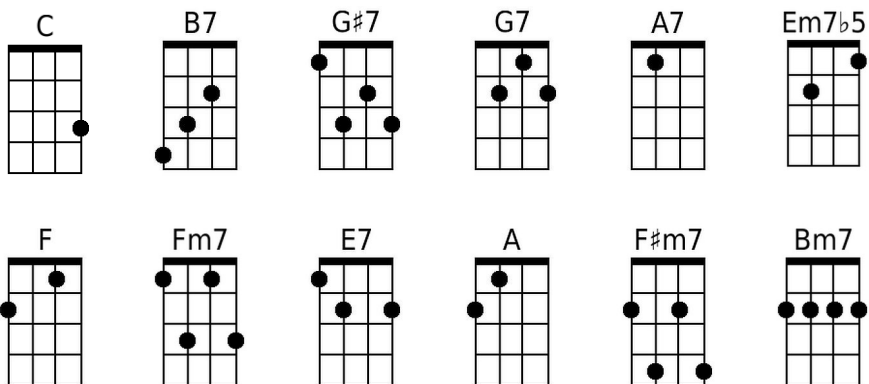

Dream a Little Dream of Me (Fabian Andre, Gus Kahn & Wilbur Schwandt, 1931) (C)

C **B7** **G#7** **G7**
Stars shining bright above you
C **A7** **Em7b5** **A7**
Night breezes seem to whisper "I love you"
F **Fm7**
Birds singing in a sycamore tree
C **G#7** **G7**
Dre am a little dream of me

C **B7** **G#7** **G7**
Say nighty night and kiss me
C **A7** **Em7b5** **A7**
Just hold me tight and tell me you miss me
F **Fm7**
While I'm alone and blue as can be
C **G#7** **G7** **C** **E7**
Dream a little dream of me

Reprise:

A **F#m7** **Bm7** **E7**
Stars fading but I linger on dear
A **F#m7** **Bm7** **E7**
Still craving your kiss
A **F#m7** **Bm7** **E7**
I'm longing to linger till dawn dear
A **G#7** **G7**
Just saying this

C **B7** **G#7** **G7**
Sweet dreams till sunbeams find you
C **A7**
Sweet dreams that leave all worries
Em7b5 **A7**
Be-hind you
F **Fm7**
But in your dreams whatever they be
C **G#7** **G7** **C** **E7**
Dream a little dream of me. **Reprise**

C **B7** **G#7** **G7**
Sweet dreams till sunbeams find you
C **A7**
Sweet dreams that leave all worries
Em7b5 **A7**
Be-hind you
F **Fm7**
But in your dreams whatever they be
C **G#7** **G7** **C** **C7**
Dream a little dream of me
F **Fm7**
But in your dreams whatever they be
C **G#7** **G7** **C**
Dream a little dream of me