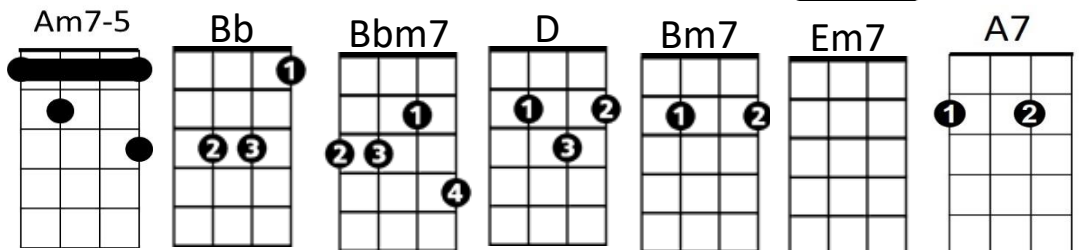

Dream a Little Dream of Me (Fabian Andre / Gus Kahn / Wilbur Schwandt)

F E7 C#7 C7
 Stars shining bright above you
F D7 Am7-5 D7
 Night breezes seem to whisper "I love you"
Bb Bbm7
 Birds singing in a sycamore tree
F C#7 C7
 Dre am a little dream of me

F E7 C#7 C7
 Sa y nighty night and kiss me
F D7 Am7-5 D7
 Just hold me tight and tell me you miss me
Bb Bbm7
 While I'm alone a nd blue as can be
F C#7 C7 F A7
 Dream a little dream of me

Reprise:

D Bm7 Em7 A7
 Stars fading but I linger on dear
D Bm7 Em7 A7
 Still craving your kiss
D Bm7 Em7 A7
 I'm longing to linger till dawn dear
D C#7 C7
 Just saying this

F E7 C#7 C7
 Sweet dreams till sunbeams find you
F D7
 Sweet dreams that leave all worries
Am7-5 D7
 Be-hind you
Bb Bbm7
 But in your dreams whatever they be
F C#7 C7 F F7
 Dream a little dream of me
Bb Bbm7
 But in your dreams whatever they be
F C#7 C7 F
 Dream a little dream of me

C **B7** **G#7** **G7**
 Say nighty night and kiss me
C **A7** **Em7b5** **A7**
 Just hold me tight and tell me you miss me
F **Fm7**
 While I'm alone and blue as can be
C **G#7** **G7** **C** **E7**
 Dream a little dream of me