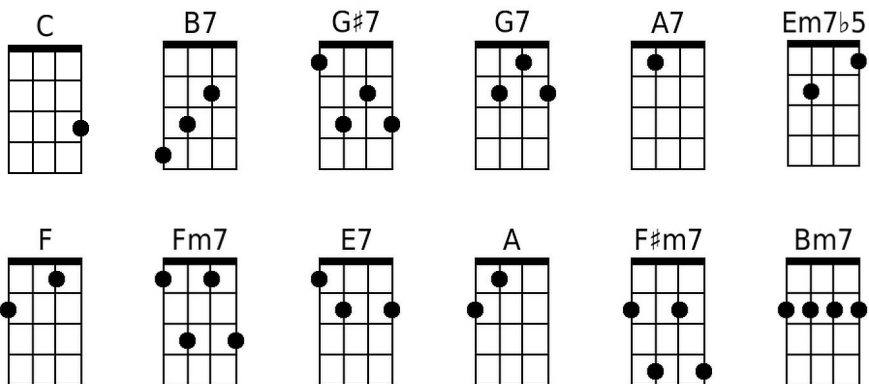

Dream a Little Dream of Me (Fabian Andre, Gus Kahn & Wilbur Schwandt, 1931) (C)

C **B7** **G#7 G7**
Stars shining bright above you
C **A7** **Em7b5 A7**
Night breezes seem to whisper "I love you"
F **Fm7**
Birds singing in a sycamore tree
C **G#7 G7**
Dre am a little dream of me

C **B7** **G#7 G7**
Say nighty night and kiss me
C **A7** **Em7b5 A7**
Just hold me tight and tell me you miss me
F **Fm7**
While I'm alone and blue as can be
C **G#7 G7 C E7**
Dream a little dream of me

Reprise:

A **F#m7** **Bm7 E7**
Stars fading but I linger on dear
A **F#m7** **Bm7 E7**
Still craving your kiss
A **F#m7** **Bm7 E7**
I'm longing to linger till dawn dear
A **G#7 G7**
Just saying this

C **B7** **G#7 G7**
Sweet dreams till sunbeams find you
C **A7**
Sweet dreams that leave all worries
Em7b5 A7
Be-hind you
F **Fm7**
But in your dreams whatever they be
C **G#7 G7 C E7**
Dream a little dream of me. **Reprise**

C **B7** **G#7 G7**
Sweet dreams till sunbeams find you
C **A7**
Sweet dreams that leave all worries
Em7b5 A7
Be-hind you
F **Fm7**
But in your dreams whatever they be
C **G#7 G7 C C7**
Dream a little dream of me
F **Fm7**
But in your dreams whatever they be
C **G#7 G7 C**
Dream a little dream of me