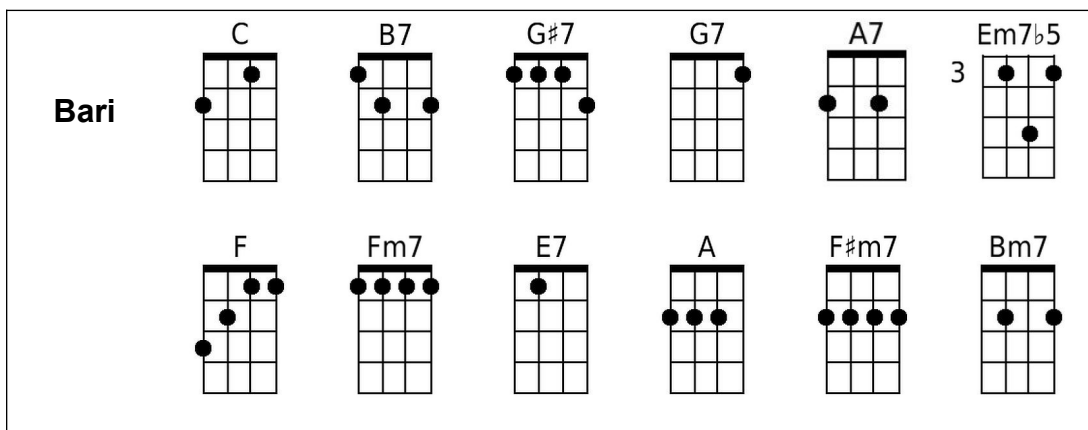

Dream a Little Dream of Me (Fabian Andre, Gus Kahn & Wilbur Schwandt, 1931) (C)

C **B7** **G#7 G7**
Stars shining bright above you
C **A7** **Em7b5 A7**
Night breezes seem to whisper "I love you"
F **Fm7**
Birds singing in a sycamore tree
C **G#7 G7**
Dre am a little dream of me

C **B7** **G#7 G7**
Say nighty night and kiss me
C **A7** **Em7b5 A7**
Just hold me tight and tell me you miss me
F **Fm7**
While I'm alone and blue as can be
C **G#7 G7 C E7**
Dream a little dream of me

Reprise:

A **F#m7** **Bm7 E7**
Stars fading but I linger on dear
A **F#m7** **Bm7 E7**
Still craving your kiss
A **F#m7** **Bm7 E7**
I'm longing to linger till dawn dear
A **G#7 G7**
Just saying this

C **B7** **G#7 G7**
Sweet dreams till sunbeams find you
C **A7**
Sweet dreams that leave all worries
Em7b5 A7
Be-hind you
F **Fm7**
But in your dreams whatever they be
C **G#7 G7 C E7**
Dream a little dream of me. **Reprise**

C **B7** **G#7 G7**
Sweet dreams till sunbeams find you
C **A7**
Sweet dreams that leave all worries
Em7b5 A7
Be-hind you
F **Fm7**
But in your dreams whatever they be
C **G#7 G7 C C7**
Dream a little dream of me
F **Fm7**
But in your dreams whatever they be
C **G#7 G7 C**
Dream a little dream of me