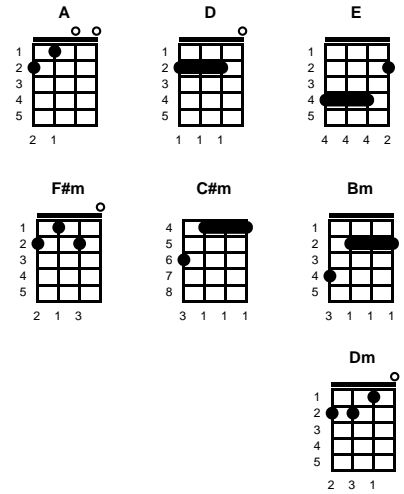

Endless Love

Lionel Richie

Key of A

Intro: Chords for last 2 lines, v1

v1:

A My love, there's only **D** you in my life **E**
The only thing that's right
A My first love, you're every **D** breath that I take **E**
You're every step I make
D E And I.. I want to share **A** all my love **F#m** with you **D E**
No one else will do
D And your eyes.. they tell me how **A** much **E** you care **F#m**
D Oh yes, you will always be **C#m** my endless love **Bm**

v2:

D Two hearts, two hearts that beat as one **E**
Our lives have just begun
A Forever, I'll hold you close in my arms **E**
I can't resist your charms
D E And love.. I'd be a fool **A** for you, **F#m** I'm sure **E D E**
You know I don't mind
D E Cause you.. you mean the world **A** to me **F#m**
D Oh I know, I found in you, **C#m** my endless love **Bm**

v3:

D Ooh, ooh ~- ooh, ooh, ooh, ooh, ooh, ooh **E**
Ooh, ooh, ooh, ooh, ooh
D E Ooh, and love.. I'd be a fool **A** for you, **F#m** I'm sure **E D E**
You know I don't mind
D E And yes.. you'll be the on - ly one **F#m**
D 'Cause no one can deny, this love I have inside **E**
D And I'll give it all to you, my love, **E** my endless love **A D Dm A**

STANDARD