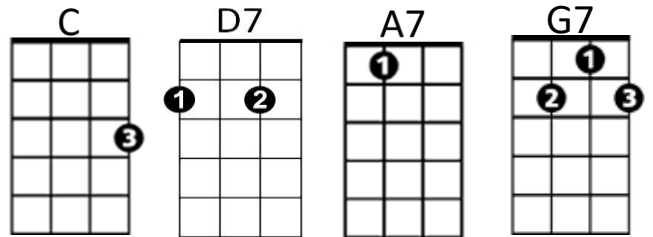

Fools Rush In (Johnny Mercer and Ruby Bloom)

Key G

Intro: Chords for last 2 lines of second verse

Am **D7** **G**
Fools rush in where angels fear to tread

Em **Am** **D7**
And so I come to you my love

G
My heart above my head

C **Am** **D7** **G**
Though I see the danger there

D7 **Am** **A7** **D7**
If there's a chance for me then I don't care

Am **D7** **G**
Fools rush in where wise men never go

Em **Am** **D7**
But wise men never fall in love

G **G7**
So how are they to know

Am **G** **Em**
When we met I felt my life begin

Am **D7** **Am** **G**
So open up your heart and let this fool rush in

Repeat entire song

Em **Am** **D7** **Am** **G**
Just open up your heart and let this fool rush in

BARITONE

Fools Rush In (Johnny Mercer and Ruby Bloom)

Key C

Intro: Chords for last 2 lines of second verse

Dm **G7** **C**
Fools rush in where angels fear to tread

Am **Dm** **G7**
And so I come to you my love