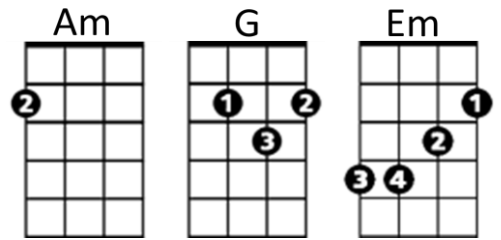

Fools Rush In (Johnny Mercer and Ruby Bloom)

Key G

Intro: Chords for last 2 lines of second verse

Am **D7** **G**
Fools rush in where angels fear to tread

Em **Am** **D7**
And so I come to you my love

G
My heart above my head

C **Am** **D7** **G**
Though I see the danger there

D7 **Am** **A7** **D7**
If there's a chance for me then I don't care

Am **D7** **G**
Fools rush in where wise men never go

Em **Am** **D7**
But wise men never fall in love

G **G7**
So how are they to know

Am **G** **Em**
When we met I felt my life begin

Am **D7** **Am** **G**
So open up your heart and let this fool rush in

Repeat entire song

Em **Am** **D7** **Am** **G**
Just open up your heart and let this fool rush in

BARITONE

Fools Rush In (Johnny Mercer and Ruby Bloom)

Key C

Intro: Chords for last 2 lines of second verse

Dm **G7** **C**
Fools rush in where angels fear to tread

Am **Dm** **G7**
And so I come to you my love