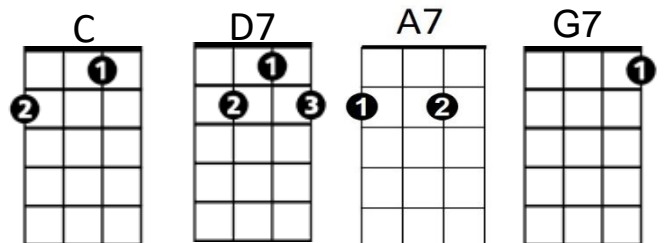

Fools Rush In (Johnny Mercer and Ruby Bloom)

Key G

Intro: Chords for last 2 lines of second verse

Am **D7** **G**
Fools rush in where angels fear to tread

Em **Am** **D7**
And so I come to you my love

G
My heart above my head

C **Am** **D7** **G**
Though I see the danger there

D7 **Am** **A7** **D7**
If there's a chance for me then I don't care

Am **D7** **G**
Fools rush in where wise men never go

Em **Am** **D7**
But wise men never fall in love

G **G7**
So how are they to know

Am **G** **Em**
When we met I felt my life begin

Am **D7** **Am** **G**
So open up your heart and let this fool rush in

Repeat entire song

Em **Am** **D7** **Am** **G**
Just open up your heart and let this fool rush in

BARITONE

Fools Rush In (Johnny Mercer and Ruby Bloom)

Key C

Intro: Chords for last 2 lines of second verse

Dm **G7** **C**
Fools rush in where angels fear to tread

Am **Dm** **G7**
And so I come to you my love