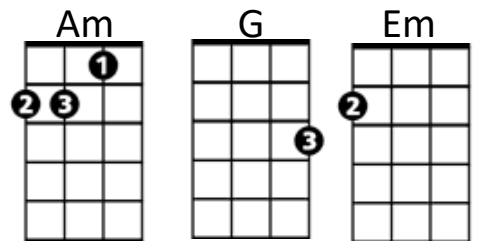

Fools Rush In (Johnny Mercer and Ruby Bloom)

Key G

Intro: Chords for last 2 lines of second verse

Am **D7** **G**
Fools rush in where angels fear to tread

Em **Am** **D7**
And so I come to you my love

G
My heart above my head

C **Am** **D7** **G**
Though I see the danger there

D7 **Am** **A7** **D7**
If there's a chance for me then I don't care

Am **D7** **G**
Fools rush in where wise men never go

Em **Am** **D7**
But wise men never fall in love

G **G7**
So how are they to know

Am **G** **Em**
When we met I felt my life begin

Am **D7** **Am** **G**
So open up your heart and let this fool rush in

Repeat entire song

Em **Am** **D7** **Am** **G**
Just open up your heart and let this fool rush in

BARITONE

Fools Rush In (Johnny Mercer and Ruby Bloom)

Key C

Intro: Chords for last 2 lines of second verse

Dm **G7** **C**
Fools rush in where angels fear to tread

Am **Dm** **G7**
And so I come to you my love