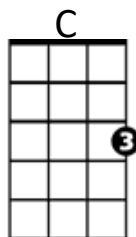

Friday I'm in Love

(Boris Williams / Porl Thompson / Perry Bamonte / Robert James Smith / Simon Johnathon Gallup)

Intro: C F / C G / Am F / C G (melody for verse)

C **F**
I don't care if Monday's blue
C **G**
Tuesday's grey and Wednesday, too
Am **F**
Thursday I don't care about you,
C **G**
It's Friday I'm in love

F **G**
Saturday ~ wait,
Am **F**
and Sunday always comes too late
C **G**
But Friday never hesitate...

C **F**
Monday you can fall apart
C **G**
Tuesday, Wednesday break my heart
Am **F**
Thursday doesn't even start,
C **G**
It's Friday I'm in love

C **F**
I don't care if Monday's black
C **G**
Tuesday, Wednesday heart attack
Am **F**
Thursday never looking back,
C **G**
It's Friday I'm in love

C **F**
I don't care if Monday's blue
C **G**
Tuesday's grey and Wednesday, too
Am **F**
Thursday I don't care about you,
C **G**
It's Friday I'm in love

BARITONE

C **F**
Monday you can hold your head
C **G**
Tuesday, Wednesday stay in bed
Am **F**
Or Thursday watch the walls instead,
C **G**
It's Friday I'm in love

C **F**
Monday you can fall apart
C **G**
Tuesday, Wednesday break my heart
Am **F**
Thursday doesn't even start,
C **G**
It's Friday I'm in love