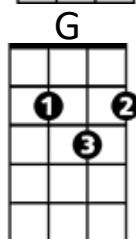

Friday I'm in Love

(Boris Williams / Porl Thompson / Perry Bamonte / Robert James Smith / Simon Johnathon Gallup)

Intro: C F / C G / Am F / C G (melody for verse)

C **F**
I don't care if Monday's blue
C **G**
Tuesday's grey and Wednesday, too
Am **F**
Thursday I don't care about you,
C **G**
It's Friday I'm in love

F **G**
Saturday ~ wait,
Am **F**
and Sunday always comes too late
C **G**
But Friday never hesitate...

C **F**
Monday you can fall apart
C **G**
Tuesday, Wednesday break my heart
Am **F**
Thursday doesn't even start,
C **G**
It's Friday I'm in love

G
And as sleek as a shriek,
Am
Spinning round and round
F **C**
Always take a big bite, it's such a gorgeous sight
G **Am**
To see you eat in the middle of the night
F **C**
You can never get enough, enough of this stuff,
G
It's Friday I'm in love

BARITONE

C **F**
Monday you can hold your head
C **G**
Tuesday, Wednesday stay in bed
Am **F**
Or Thursday watch the walls instead,
C **G**
It's Friday I'm in love

C **F**
Monday you can fall apart
C **G**
Tuesday, Wednesday break my heart
Am **F**
Thursday doesn't even start,
C **G**
It's Friday I'm in love