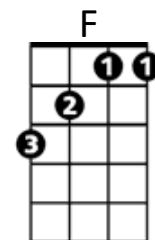

F **G**
Saturday ~ wait,
Am **F**
and Sunday always comes too late
C **G**
But Friday never hesitate...

C **F**
Monday you can fall apart
C **G**
Tuesday, Wednesday break my heart
Am **F**
Thursday doesn't even start,
C **G**
It's Friday I'm in love

G
And as sleek as a shriek,
Am
Spinning round and round
F **C**
Always take a big bite, it's such a gorgeous sight
G **Am**
To see you eat in the middle of the night
F **C**
You can never get enough, enough of this stuff,
G
It's Friday I'm in love

C **F**
I don't care if Monday's black
C **G**
Tuesday, Wednesday heart attack
Am **F**
Thursday never looking back,
C **G**
It's Friday I'm in love

C **F**
I don't care if Monday's blue
C **G**
Tuesday's grey and Wednesday, too
Am **F**
Thursday I don't care about you,
C **G**
It's Friday I'm in love

BARITONE

C **F**
Monday you can hold your head
C **G**
Tuesday, Wednesday stay in bed
Am **F**
Or Thursday watch the walls instead,
C **G**
It's Friday I'm in love

C **F**
Monday you can fall apart
C **G**
Tuesday, Wednesday break my heart
Am **F**
Thursday doesn't even start,
C **G**
It's Friday I'm in love