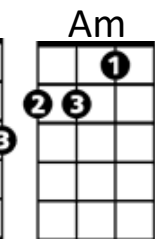

F **G**
Saturday ~ wait,
Am **F**
and Sunday always comes too late
C **G**
But Friday never hesitate...

C **F**
Monday you can fall apart
C **G**
Tuesday, Wednesday break my heart
Am **F**
Thursday doesn't even start,
C **G**
It's Friday I'm in love

G
And as sleek as a shriek,
Am
Spinning round and round
F **C**
Always take a big bite, it's such a gorgeous sight
G **Am**
To see you eat in the middle of the night
F **C**
You can never get enough, enough of this stuff,
G
It's Friday I'm in love

C **F**
I don't care if Monday's black
C **G**
Tuesday, Wednesday heart attack
Am **F**
Thursday never looking back,
C **G**
It's Friday I'm in love

C **F**
I don't care if Monday's blue
C **G**
Tuesday's grey and Wednesday, too
Am **F**
Thursday I don't care about you,
C **G**
It's Friday I'm in love

BARITONE

C **F**
Monday you can hold your head
C **G**
Tuesday, Wednesday stay in bed
Am **F**
Or Thursday watch the walls instead,
C **G**
It's Friday I'm in love

C **F**
Monday you can fall apart
C **G**
Tuesday, Wednesday break my heart
Am **F**
Thursday doesn't even start,
C **G**
It's Friday I'm in love