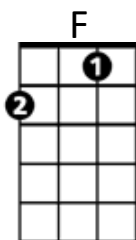

Friday I'm in Love

(Boris Williams / Porl Thompson / Perry Bamonte / Robert James Smith / Simon Johnathon Gallup)

Intro: C F / C G / Am F / C G (melody for verse)

C **F**
I don't care if Monday's blue
C **G**
Tuesday's grey and Wednesday, too
Am **F**
Thursday I don't care about you,
C **G**
It's Friday I'm in love

F **G**
Saturday ~ wait,
Am **F**
and Sunday always comes too late
C **G**
But Friday never hesitate...

C **F**
Monday you can fall apart
C **G**
Tuesday, Wednesday break my heart
Am **F**
Thursday doesn't even start,
C **G**
It's Friday I'm in love

C **F**
I don't care if Monday's black
C **G**
Tuesday, Wednesday heart attack
Am **F**
Thursday never looking back,
C **G**
It's Friday I'm in love

C **F**
I don't care if Monday's blue
C **G**
Tuesday's grey and Wednesday, too
Am **F**
Thursday I don't care about you,
C **G**
It's Friday I'm in love

BARITONE

C **F**
Monday you can hold your head
C **G**
Tuesday, Wednesday stay in bed
Am **F**
Or Thursday watch the walls instead,
C **G**
It's Friday I'm in love

C **F**
Monday you can fall apart
C **G**
Tuesday, Wednesday break my heart
Am **F**
Thursday doesn't even start,
C **G**
It's Friday I'm in love