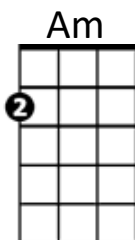

G
And as sleek as a shriek,
Am
Spinning round and round
F **C**
Always take a big bite, it's such a gorgeous sight
G **Am**
To see you eat in the middle of the night
F **C**
You can never get enough, enough of this stuff,
G
It's Friday I'm in love

C **F**
I don't care if Monday's black
C **G**
Tuesday, Wednesday heart attack
Am **F**
Thursday never looking back,
C **G**
It's Friday I'm in love