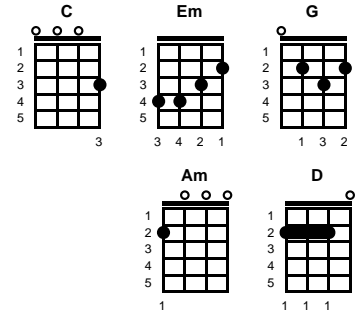

I Can't Make You Love Me

Mike Reid, Allen Shamblin

Key of C

C Em Em C C G Em Am Am

v1:

C Em C
Turn down the lights, turn down the bed
G Em Am
Turn down these voices inside my head
C Em C
Lay down with me, tell me no lies
G Em Am G D
Just hold me close, don't patronize - don't patronize me

chorus:

C G C
Cause I can't make you love me if you don't
G C
You can't make your heart feel something it won't
Em G D Em
Here in the dark, in these final hours
G D Em
I will lay down my heart and I'll feel the power
Am G D
But you won't, no you won't
C G C Em
Cause I can't make you love me.. -- if you don't....

C Em Em C C G Em Am Am

v2:

C Em C
I'll close my eyes, then I won't see
G Em Am
The love you don't feel when you're holding me
C Em C
Morning will come and I'll do what's right
G Em Am
Just give me till then to give up this fight
G D
And I will give up this fight -- **CHORUS**

ending:

C G C
Cause I can't make you love me, if you don't

STANDARD