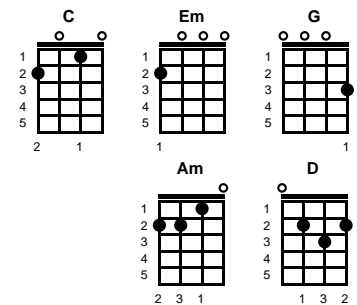

I Can't Make You Love Me

Mike Reid, Allen Shamblin

Key of C

C Em Em C C G Em Am Am

v1:

C Em C
Turn down the lights, turn down the bed
G Em Am
Turn down these voices inside my head
C Em C
Lay down with me, tell me no lies
G Em Am G D
Just hold me close, don't patronize - don't patronize me

chorus:

C G C
Cause I can't make you love me if you don't
G C
You can't make your heart feel something it won't
Em G D Em
Here in the dark, in these final hours
G D Em
I will lay down my heart and I'll feel the power
Am G D
But you won't, no you won't
C G C Em
Cause I can't make you love me.. -- if you don't....

C Em Em C C G Em Am Am

v2:

C Em C
I'll close my eyes, then I won't see
G Em Am
The love you don't feel when you're holding me
C Em C
Morning will come and I'll do what's right
G Em Am
Just give me till then to give up this fight
G D
And I will give up this fight -- **CHORUS**

ending:

C G C
Cause I can't make you love me, if you don't

STANDARD

BARITONE

Bonnie Raitt:

<https://www.youtube.com/watch?v=nW9Cu6GYqxo>