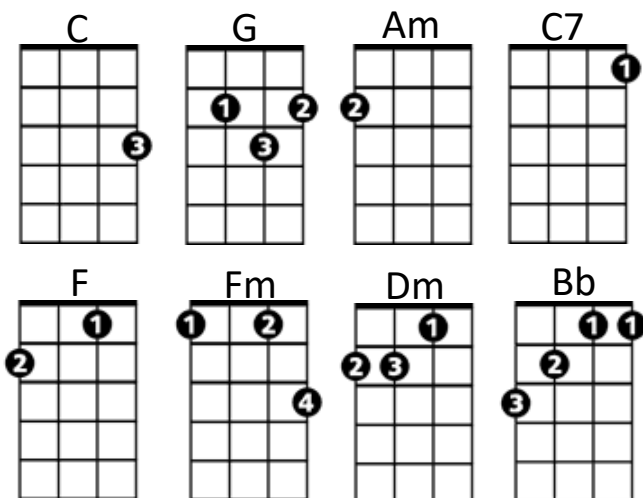

In My Life (Lennon / McCartney)

C G Am C7
There are places I'll remember
F Fm C
All my life though some have changed
C G Am C7
Some forever not for better
F Fm C
Some have gone and some remain

Am Dm
All these places have their moments
Bb C
With lovers and friends I still can recall
Am Dm
Some are dead and some are living
F Fm C
In my life I've loved them all

C G Am C7
But of all these friends and lovers
F Fm C
There is no one compares with you

C G Am C7
And these memories lose their meaning
F Fm C
When I think of love as something new

Am Dm
Though I know I'll never lose affection
Bb C
For people and things that went before
Am Dm
I know I'll often stop and think about them
F Fm C
In my life I love you more

Solo: C G Am C7 / F Fm C 2x

Am Dm
Though I know I'll never lose affection
Bb C
For people and things that went before
Am Dm
I know I'll often stop and think about them
F Fm C
In my life I love you more

BARITONE

Ukulele chord diagrams for the baritone version of the song. The diagrams are arranged in two rows of four. The first row contains C, G, Am, and C7. The second row contains F, Fm, Dm, and Bb. Each diagram shows a 5-string baritone ukulele fretboard with fingerings indicated by circled numbers 1, 2, 3, and 4.