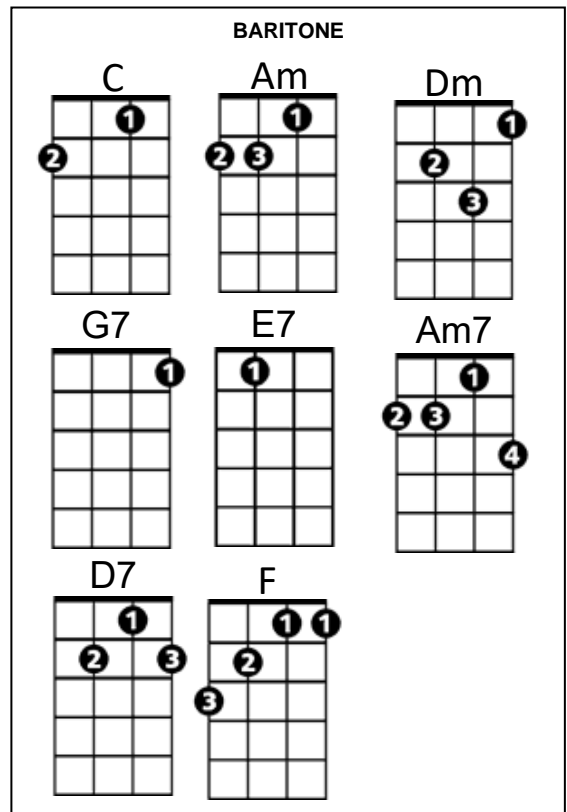

More (Riz Ortolani & Nino Oliviero) Key of C
(Theme from *Mondo Cane*)

C

C **Am** **Dm** **G7**
 More than the greatest love the world has known

C **Am** **Dm** **G7**
 This is the love I'll give to you alone

D7 **Dm**
 And my heart is very sure

G7 **C**
 No one else could love you more

C **Am** **Dm** **G7**
 Longer than always is a long, long time

C **Am** **Dm** **E7**
 But far beyond forever you'll be mine

Am **Am7** **Am**
 I know I've never lived before

D7 **Dm**
 And my heart is very sure

G7 **C** **F** **C**
 No one else could love you more

More (Riz Ortolani & Nino Oliviero) Key of G
(Theme from *Mondo Cane*)