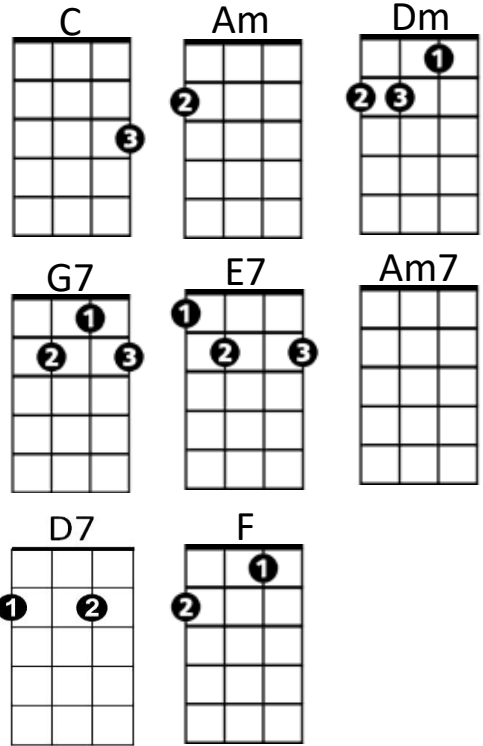

D7 **Dm**
 And my heart is very sure

G7 **C**
 No one else could love you more

C **Am** **Dm** **G7**
 Longer than always is a long, long time

C **Am** **Dm** **E7**
 But far beyond forever you'll be mine

Am **Am7** **Am**
 I know I've never lived before

D7 **Dm**
 And my heart is very sure

G7 **C** **F** **C**
 No one else could love you more

More (Riz Ortolani & Nino Oliviero) Key of G
(Theme from *Mondo Cane*)