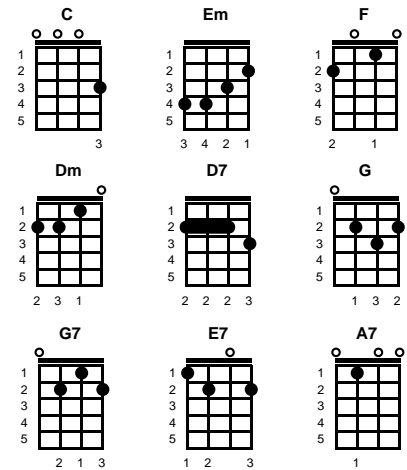

Please Love Me Forever

Ollie Blanchard, Johnny Malone

Key of C

C

v1:

C Please love me forever, **Em** don't forget me ever **F**
Em Just listen to my plea, **Dm** please don't stop loving me **D7** **G** **G7**

v2:

C You're in my dreams nightly, don't take my love lightly **Em** **F**
Em **Dm** **D7** **G7** **C** **C**
Begging on bended knees, please don't stop loving me

chorus:

E7
Oh, when I lay me down to sleep
A7 I pray the Lord your love I'll keep **D7**

If I should die before I wake
G I'll come back for you, that's no mistake **G7**

v3:

C Oh, I'll love you forever, can't forget you ever **Em** **F** **C**
Em Our love was meant to be, please don't stop loving me **Dm** **D7** **G** **G7**

-- REPEAT V2 & CHORUS

ending:

C Oh, I'll love you forever, can't forget you ever **Em** **F** **C**
Em **Dm** **D7** **G7** **C**
Our love was meant to be, please don't stop loving me
D7 **G7** **C**
Please don't stop loving me

STANDARD