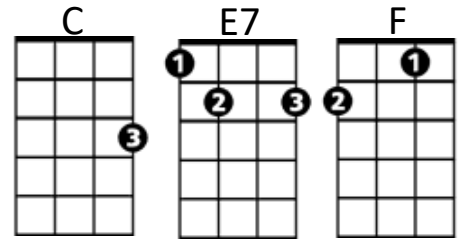

Sea of Love (George Khoury & John Phillip Baptiste, 1959)
Arrangement: Sea of Love by Phil Phillips (John Phillip Baptiste) (1959)

Intro: First verse melody

C **E7**
 Come with me, my love
F **D7**
 To the sea, the sea of love
C **F** **G7** **C** **F** **C** **G**
 I want to tell you, how much I love you.

C **E7**
 Do you remember when we met
F **D7**
 That's the day I knew you were my pet
C **F** **G7** **C** **F** **C** **F**
 I want to tell you, how much I love you.

G **F** **G** **F** **E7** **G7**
 Come with me . . . to the sea, of - love.

C **E7**
Come with me my love
F **D7**
To the sea, the sea of love
C **F** **G7** **C** **F C (C/ G/ F)**
I wanna tell you, just how much I love you.

G **F** **G** **F** **E7** **G7**
Come with me . . . to the sea, of - love .

Repeat Verse One

Instrumental Second Verse

G **F** **G** **F** **E7** **G7**
Come with me . . . to the sea, of - love.

C **E7**
Do you remember my love
F **D7**
To the sea, the sea of love
C **F** **G7** **C** **F C**
I wanna tell you, just how much I love you.
C **F** **G7** **C** **F C**
I wanna tell you, oh, how much I love you.