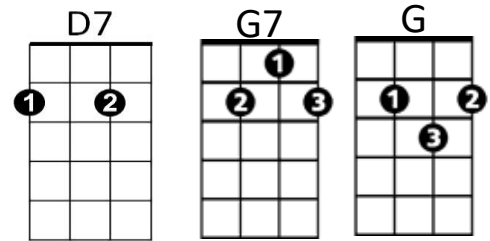

C   **E7**
Do you remember when we met
F   **D7**
That's the day I knew you were my pet
C   **F**   **G7**   **C**   **F** **C** **F**
I want to tell you, how much I love you.