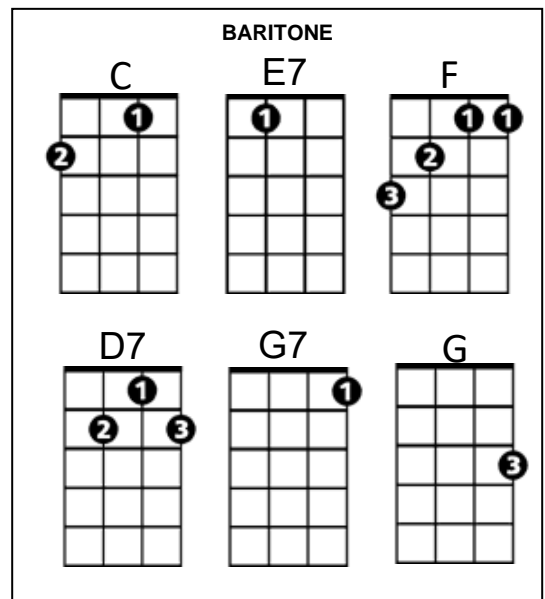

Repeat from Verse Two

C   **E7**
Do you remember when we met
F   **D7**
That's the day I knew you were my pet
C   **F**   **G7**   **C**   **F** **C**
I want to tell you, how much I love you.