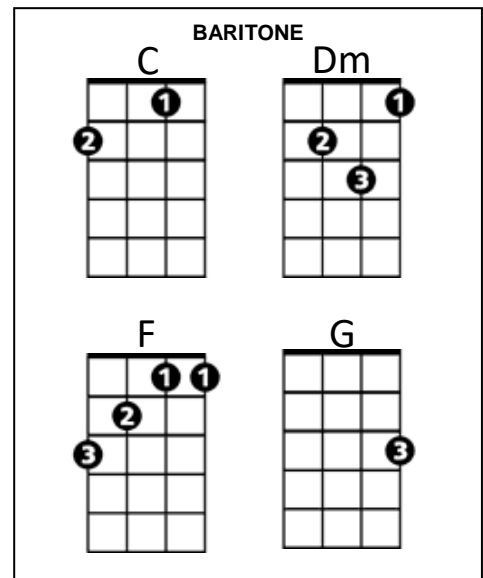

Sweet City Woman (Stampeders) Key C

Intro: C Dm G C Dm G C

C Dm
Well, I'm on my way, to the city life
G C
To a pretty face that shines her light on the city nights
C Dm
And I gotta catch a noon train, Gotta be there on time
G C
Oh, it feels so good to know she waits at the end of the line

Chorus:

C Dm
Swee-ee-eet, sweet city woman
G C
I can see your face, I can hear your voice, I can almost touch you
Dm
Swee-ee-eet, sweet city woman
G C
Oh, my banjo and me, we got a feel for singin', yeah, yeah,
C
Bon c'est bon, bon bon c'est bon, bon,
F C
Bon c'est bon, bon, bon, bon, bon
F C
Bon c'est bon, bon bon c'est bon, bon,
F C
Bon c'est bon, bon, bon, bon, bon
F C G C G
So long ma, so long pa, so long
C
Neighbors and friends

C Dm
Like a country mornin', all snuggled in dew
G C
Ah she's got a way to make a man feel shiny and new
Dm
And she sing in the evenin', oh familiar tunes
G C
And she feeds me love and tenderness and macaroons

Sweet City Woman (Stampeders) Key G

Intro: G Am D G Am D G

G Well, I'm on my way, to the city life
Am
D To a pretty face that shines her light on the city nights
G
G And I gotta catch a noon train, Gotta be there on time
Am
D Oh, it feels so good to know she waits at the end of the line
G