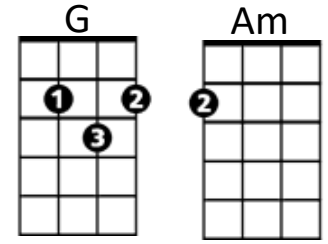

Sweet City Woman (Stampeders) Key C

Intro: C Dm G C Dm G C

C Dm
Well, I'm on my way, to the city life
G C
To a pretty face that shines her light on the city nights
C Dm
And I gotta catch a noon train, Gotta be there on time
G C
Oh, it feels so good to know she waits at the end of the line

Chorus:

C Dm
Swee-ee-eet, sweet city woman
G C
I can see your face, I can hear your voice, I can almost touch you
Dm
Swee-ee-eet, sweet city woman
G C
Oh, my banjo and me, we got a feel for singin', yeah, yeah,
C
Bon c'est bon, bon bon c'est bon, bon,
F C
Bon c'est bon, bon, bon, bon, bon
F C
Bon c'est bon, bon bon c'est bon, bon,
F C
Bon c'est bon, bon, bon, bon, bon
F C G C G
So long ma, so long pa, so long
C
Neighbors and friends

(Chorus)

C Dm
Swee-ee-eet, sweet city woman (oh, she's my)
G C
Sweet, sweet, sweet, sweet city woman
C Dm
Swee-ee-eet, sweet city woman (woah my)
G C
Sweet, sweet, sweet, sweet city woman (everybody)
C Dm
Sweet, sweet, sweet, sweet city woman (ba da da da, ba da da da) **(Repeat 4X and Fade)**

Sweet City Woman (Stampeders) Key G

Intro: G Am D G Am D G

G Well, I'm on my way, to the city life
Am
D To a pretty face that shines her light on the city nights
G
G And I gotta catch a noon train, Gotta be there on time
Am
D Oh, it feels so good to know she waits at the end of the line
G