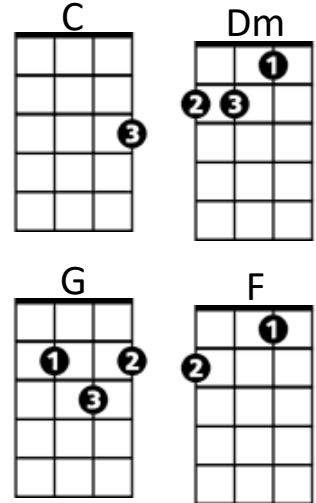

Sweet City Woman (Stampeders) Key C

Intro: C Dm G C Dm G C

C Dm
Well, I'm on my way, to the city life
G C
To a pretty face that shines her light on the city nights
C Dm
And I gotta catch a noon train, Gotta be there on time
G C
Oh, it feels so good to know she waits at the end of the line

Chorus:

C Dm
Swee-ee-eet, sweet city woman
G C
I can see your face, I can hear your voice, I can almost touch you
Dm
Swee-ee-eet, sweet city woman
G C
Oh, my banjo and me, we got a feel for singin', yeah, yeah,
C
Bon c'est bon, bon bon c'est bon, bon,
F C
Bon c'est bon, bon, bon, bon, bon
F C
Bon c'est bon, bon bon c'est bon, bon,
F C
Bon c'est bon, bon, bon, bon, bon
F C G C G
So long ma, so long pa, so long
C
Neighbors and friends

C Dm
Like a country mornin', all snuggled in dew
G C
Ah she's got a way to make a man feel shiny and new
Dm
And she sing in the evenin', oh familiar tunes
G C
And she feeds me love and tenderness and macaroons

Sweet City Woman (Stampeders) Key G

Intro: G Am D G Am D G

G Well, I'm on my way, to the city life
Am
D To a pretty face that shines her light on the city nights
G
G And I gotta catch a noon train, Gotta be there on time
Am
D Oh, it feels so good to know she waits at the end of the line
G