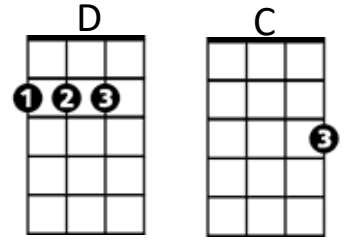

Chorus:

G Swee-ee-eet, sweet city woman
Am
D I can see your face, I can hear your voice, I can almost touch you
G
Am Swee-ee-eet, sweet city woman
D Oh, my banjo and me, we got a feel for singin', yeah, yeah,
G
G Bon c'est bon, bon bon c'est bon, bon,
C **G**
G Bon c'est bon, bon, bon, bon, bon,
C **G**
C **G** Bon c'est bon, bon, bon, bon, bon
D **G** **D**
G So long ma, so long pa, so long
G
G Neighbors and friends