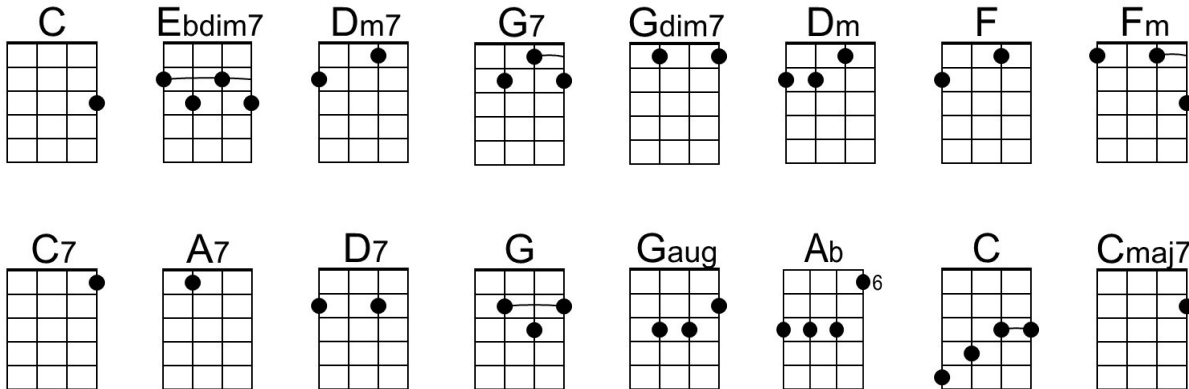

C Ebdim7 Dm7 G7 C Dm7 | G7
No I never saw them at all, 'til there was you.

C Gdim7 Dm Dm7 F - Fm
There were birds in the sky, but I never saw them winging

C Ebdim7 Dm7 G7 C Dm7 | C7
No I never saw them at all, 'til there was you.

Bridge

F Fm C A7
Then there was music and wonderful roses, they tell me,
Dm D7 G Gaug
In sweet fragrant meadows of dawn, . . . and dew.

C Gdim7 Dm Dm7 F - Fm
There was love all a-round, but I never heard it singing

C Ebdim7 Dm7 G7 C
No I never heard it at all 'til there was you.

Instrumental Verse. Repeat from Bridge.

Outro

G7 C Ab | C Cmaj7 ↓
'Til there was you.

Till There Was You (Meredith Willson, 1950) (C) – DGBE

G Bbdim7 Am7 D7 G
No I never heard it at all 'til there was you.

Instrumental Verse. Repeat from Bridge.

Outro

D7 G Eb | G Gmaj7 ↓
'Til there was you.

G	Bbdim7	Am7	D7	Ddim7	Am	C	Cm
G7	E7	A7	D	Daug	Eb	G	Gmaj7