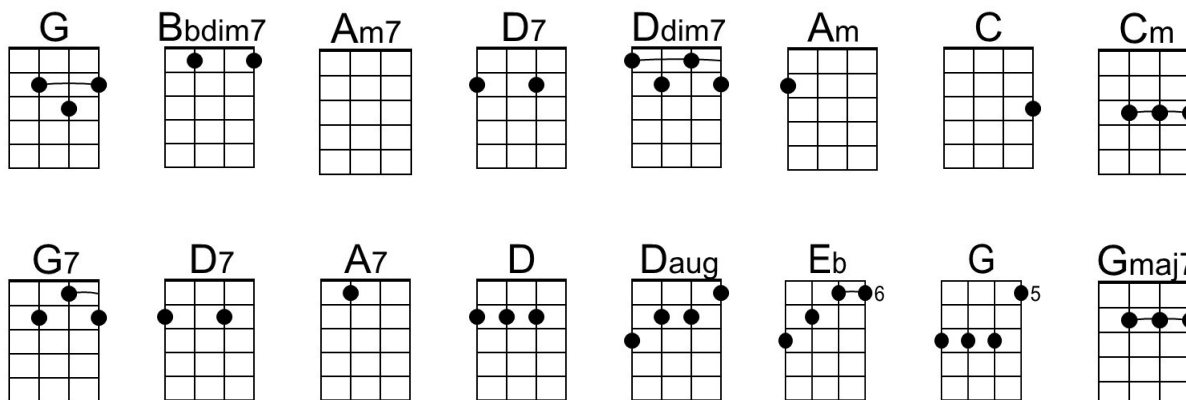

C Ebdim7 Dm7 G7 C Dm7 | G7
No I never saw them at all, 'til there was you.

C Gdim7 Dm Dm7 F - Fm
There were birds in the sky, but I never saw them winging

C Ebdim7 Dm7 G7 C Dm7 | C7
No I never saw them at all, 'til there was you.

G Bbdim7 Am7 D7 G Am7 | D7
No I never saw them at all, 'til there was you.

G Ddim7 Am Am7 C - Cm
There were birds in the sky, but I never saw them winging

G Bbdim7 Am7 D7 G Am7 | G7
No I never saw them at all, 'til there was you.

Bridge

C Cm G E7
Then there was music and wonderful roses, they tell me,
Am A7 D Daug
In sweet fragrant meadows of dawn, . . . and dew.

G Ddim7 Am Am7 C - Cm
There was love all a-round, but I never heard it singing

G Bbdim7 Am7 D7 G
No I never heard it at all 'til there was you.

Instrumental Verse. Repeat from Bridge.

Outro

D7 G Eb | G Gmaj7 ↓
'Til there was you.

Till There Was You (Meredith Willson, 1950) (G) – DGBE