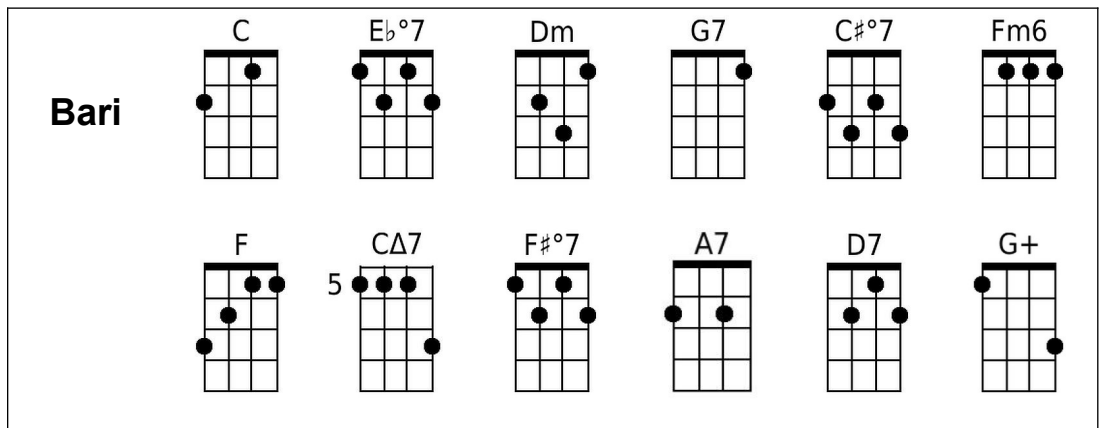

Till There Was You (Meredith Willson, 1950) (C)
 From the 1957 Broadway musical & 1962 movie, "The Music Man"
Till There Was You by The Beatles (In G)

Tempo: Moderately; ♩ = 100

Intro (4 measures): C | Eb°7 | Dm | G7 |

G7 **C** **C#°7**
 ___ There were bells on a hill,
 Dm **Fm6**
 But I never heard them ringing
 C **Eb°7** **Dm** **G7** **C** | **F**
 No I never heard them at all, 'Til there was you

G7 **C** **C#°7**
 ___ There were birds in the sky,
 Dm **Fm6**
 But I never saw them winging
 C **Eb°7** **Dm** **G7** **C** **F** |
 No I never saw them at all, 'Til there was you

Bridge

CΔ7 **F** **F#°7** **C**
 ___ Then there was music and wonderful roses
 A7
 They tell me
 Dm **D7** **G7** **G+**
 In sweet fragrant meadows of dawn, . . . and dew.

G7 **C** **C#°7**
 ___ There was love all a-round,
 Dm **Fm6**
 But I never heard it singing
 C **Eb°7** **Dm** **G7** **C**
 No I never heard it at all 'Til there was you.

Outro: C F | CΔ7

Instrumental Verse. Repeat from Bridge.

Till There Was You (Meredith Willson, 1950) (G)
 From the 1957 Broadway musical & 1962 movie, "The Music Man"
Till There Was You by The Beatles (In G)