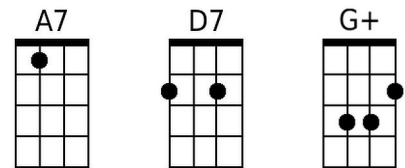

Till There Was You (Meredith Willson, 1950) (C)
 From the 1957 Broadway musical & 1962 movie, "The Music Man"
Till There Was You by The Beatles (In G)

Tempo: Moderately; ♩ = 100

Intro (4 measures): C | Eb°7 | Dm | G7 |

G7 **C** **C#°7**
 ___ There were bells on a hill,
 Dm **Fm6**
 But I never heard them ringing
 C **Eb°7** **Dm** **G7** **C** | **F**
 No I never heard them at all, 'Til there was you

G7 **C** **C#°7**
 ___ There were birds in the sky,
 Dm **Fm6**
 But I never saw them winging
 C **Eb°7** **Dm** **G7** **C** **F** |
 No I never saw them at all, 'Til there was you

Bridge

CΔ7 **F** **F#°7** **C**
 ___ Then there was music and wonderful roses
 A7
 They tell me
 Dm **D7** **G7** **G+**
 In sweet fragrant meadows of dawn, . . . and dew.

G7 **C** **C#°7**
 ___ There was love all a-round,
 Dm **Fm6**
 But I never heard it singing
 C **Eb°7** **Dm** **G7** **C**
 No I never heard it at all 'Til there was you.

Outro: C F | CΔ7

Instrumental Verse. Repeat from Bridge.

Till There Was You (Meredith Willson, 1950) (G)
 From the 1957 Broadway musical & 1962 movie, "The Music Man"
Till There Was You by The Beatles (In G)