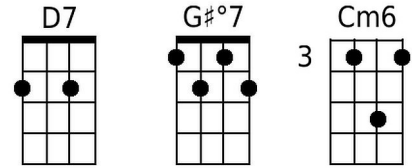

G7 **C** **C#°7**
 ___ There were bells on a hill,
 Dm **Fm6**
 But I never heard them ringing
 C **Eb°7** **Dm** **G7** **C** | **F**
 No I never heard them at all, 'Til there was you

G7 **C** **C#°7**
 ___ There were birds in the sky,
 Dm **Fm6**
 But I never saw them winging
 C **Eb°7** **Dm** **G7** **C** **F** |
 No I never saw them at all, 'Til there was you

Bridge

CΔ7 **F** **F#°7** **C**
 ___ Then there was music and wonderful roses
 A7
 They tell me
 Dm **D7** **G7** **G+**
 In sweet fragrant meadows of dawn, . . . and dew.

G7 **C** **C#°7**
 ___ There was love all a-round,
 Dm **Fm6**
 But I never heard it singing
 C **Eb°7** **Dm** **G7** **C**
 No I never heard it at all 'Til there was you.

Outro: C F | CΔ7

Instrumental Verse. Repeat from Bridge.

Till There Was You (Meredith Willson, 1950) (G)
 From the 1957 Broadway musical & 1962 movie, "The Music Man"
Till There Was You by The Beatles (In G)

Tempo: Moderately; ♩ = 100

Intro (4 measures): G | Bb°7 | Am | D7 |

D7 G G#°7
 ___ There were bells on a hill,
 Am Cm6
 But I never heard them ringing
 G Bb°7 Am D7 G | C
 No I never heard them at all, 'Til there was you