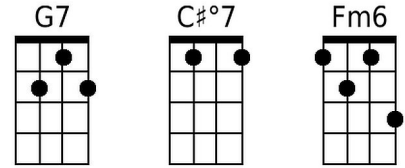

Till There Was You (Meredith Willson, 1950) (C)
 From the 1957 Broadway musical & 1962 movie, "The Music Man"
Till There Was You by The Beatles (In G)

Tempo: Moderately; ♩ = 100

Intro (4 measures): C | Eb°7 | Dm | G7 |

G7 **C** **C#°7**
 ___ There were bells on a hill,
 Dm **Fm6**
 But I never heard them ringing
 C **Eb°7** **Dm** **G7** **C** | **F**
 No I never heard them at all, 'Til there was you

G7 **C** **C#°7**
 ___ There were birds in the sky,
 Dm **Fm6**
 But I never saw them winging
 C **Eb°7** **Dm** **G7** **C** **F** |
 No I never saw them at all, 'Til there was you

Bridge

CΔ7 **F** **F#°7** **C**
 ___ Then there was music and wonderful roses
 A7
 They tell me
 Dm **D7** **G7** **G+**
 In sweet fragrant meadows of dawn, . . . and dew.

G7 **C** **C#°7**
 ___ There was love all a-round,
 Dm **Fm6**
 But I never heard it singing
 C **Eb°7** **Dm** **G7** **C**
 No I never heard it at all 'Til there was you.

Outro: C F | CΔ7

Instrumental Verse. Repeat from Bridge.

Till There Was You (Meredith Willson, 1950) (G)
 From the 1957 Broadway musical & 1962 movie, "The Music Man"
Till There Was You by The Beatles (In G)