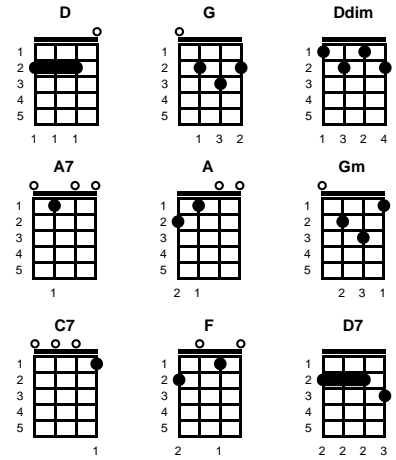

Intro: Chords for ending

v1:

D G Ddim D
I give to you and you give to me
A7 G D
True love, true love
G Ddim D
So on and on it will always be
A A7 D
True love, true love

v2:

Gm C7 F D7
For you and I have a guardian angel
Gm C7 F A7
On high with nothing to do
D G Ddim D
But to give to you and to give to me
A A7 D
True love, forever more -- **REPEAT FROM TOP**

ending:

A A7 D
True love, forever more
A A7 D
True love, forever more

STANDARD

BARITONE