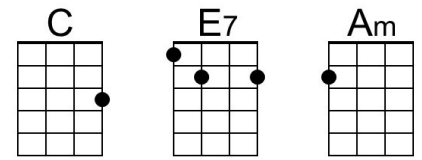

Twilight Time (Buck Ram, Morty Nevins, Al Nevins, Artie Dunn, 1944) (C)

Twilight Time by the Platters (A) – (Tempo 116 BPM)

Intro (2 Measures) C

C **E7**
Heavenly shades of night are falling, it's Twilight Time.

Am **C7**
Out of the mist your voice is calling, it's Twilight Time.

F **Fm** **C** **A7**
When purple colored curtains mark the end of day,

D7 **G - G7**
I hear you, my dear, at twilight time.

C **E7**
Deeping shadows gather splendor as day is done.

Am **C7**
Fingers of night will soon surrender the setting sun.

F **Fm** **C** **A7**
I count the moments darling till you're here with me,

D7 **G7** **C**
Together, at last, at twilight time.