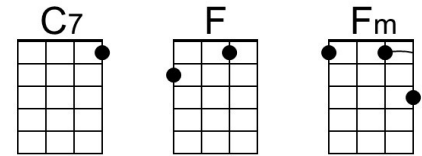

Twilight Time (Buck Ram, Morty Nevins, Al Nevins, Artie Dunn, 1944) (C)

Twilight Time by the Platters (A) – (Tempo 116 BPM)

Intro (2 Measures) C

C **E7**
Heavenly shades of night are falling, it's Twilight Time.

Am **C7**
Out of the mist your voice is calling, it's Twilight Time.

F **Fm** **C** **A7**
When purple colored curtains mark the end of day,

D7 **G - G7**
I hear you, my dear, at twilight time.

C **E7**
Deeping shadows gather splendor as day is done.

Am **C7**
Fingers of night will soon surrender the setting sun.

F **Fm** **C** **A7**
I count the moments darling till you're here with me,

D7 **G7** **C**
Together, at last, at twilight time.