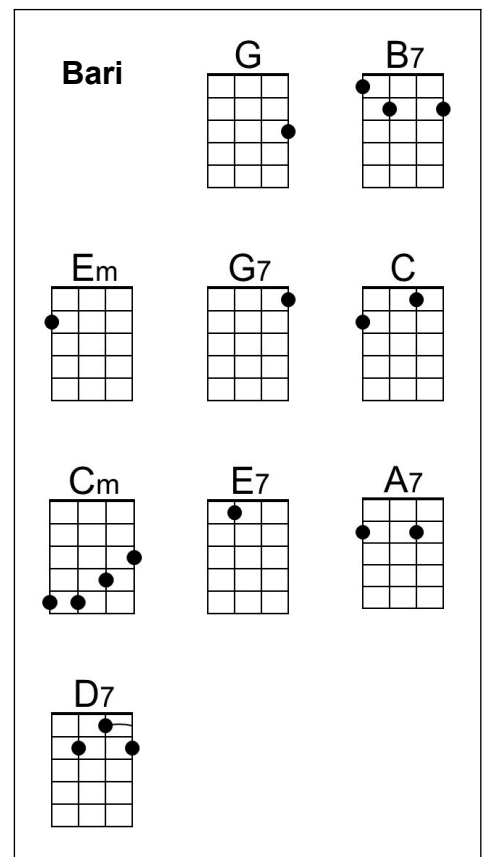

Chorus

B7
Here in the after glow of day

Em
We keep our rendezvous beneath the blue.

A7
Here in the sweet and same old way

D7
I fall in love again as I did then.

G **B7**
Deep in the dark your kiss will thrill me ___ like days of old.

Em **G7**
Lighting the spark of love that fills me _ with dreams untold.

C **Cm** **G** **E7**
Each day I pray for evening, just to be with you,

A7 **D7** **G**
To-gether at last at twilight time.