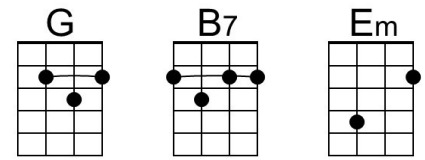

Twilight Time (Buck Ram, Morty Nevins, Al Nevins, Artie Dunn, 1944) (G)

Twilight Time by the Platters (A) – (Tempo 116 BPM)

Intro (2 Measures) G

G **B7**
Heavenly shades of night are falling, it's Twilight Time.

Em **G7**
Out of the mist your voice is calling, it's Twilight Time.

C **Cm** **G** **E7**
When purple colored curtains mark the end of day,

A7 **D - D7**
I hear you, my dear, at twilight time.

G **B7**
Deeping shadows gather splendor as day is done.

Em **G7**
Fingers of night will soon surrender the setting sun.

C **Cm** **G** **E7**
I count the moments darling till you're here with me,

A7 **D7** **G**
Together, at last, at twilight time.