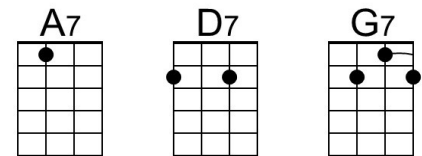

Twilight Time (Buck Ram, Morty Nevins, Al Nevins, Artie Dunn, 1944) (C)

Twilight Time by the Platters (A) – (Tempo 116 BPM)

Intro (2 Measures) C

C **E7**
Heavenly shades of night are falling, it's Twilight Time.

Am **C7**
Out of the mist your voice is calling, it's Twilight Time.

F **Fm** **C** **A7**
When purple colored curtains mark the end of day,

D7 **G - G7**
I hear you, my dear, at twilight time.

C **E7**
Deeping shadows gather splendor as day is done.

Am **C7**
Fingers of night will soon surrender the setting sun.

F **Fm** **C** **A7**
I count the moments darling till you're here with me,

D7 **G7** **C**
Together, at last, at twilight time.