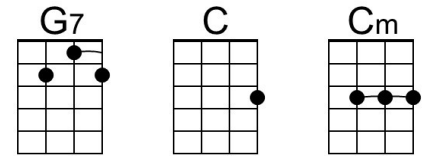

Twilight Time (Buck Ram, Morty Nevins, Al Nevins, Artie Dunn, 1944) (G)

Twilight Time by the Platters (A) – (Tempo 116 BPM)

Intro (2 Measures) G

G **B7**
Heavenly shades of night are falling, it's Twilight Time.

Em **G7**
Out of the mist your voice is calling, it's Twilight Time.

C **Cm** **G** **E7**
When purple colored curtains mark the end of day,

A7 **D - D7**
I hear you, my dear, at twilight time.

G **B7**
Deeping shadows gather splendor as day is done.

Em **G7**
Fingers of night will soon surrender the setting sun.

C **Cm** **G** **E7**
I count the moments darling till you're here with me,

A7 **D7** **G**
Together, at last, at twilight time.