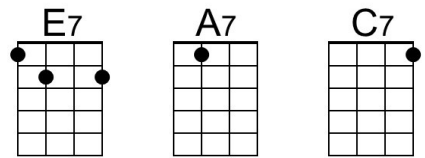

Twilight Time (Buck Ram, Morty Nevins, Al Nevins, Artie Dunn, 1944) (G)

Twilight Time by the Platters (A) – (Tempo 116 BPM)

Intro (2 Measures) G

G **B7**
Heavenly shades of night are falling, it's Twilight Time.

Em **G7**
Out of the mist your voice is calling, it's Twilight Time.

C **Cm** **G** **E7**
When purple colored curtains mark the end of day,

A7 **D - D7**
I hear you, my dear, at twilight time.

G **B7**
Deeping shadows gather splendor as day is done.

Em **G7**
Fingers of night will soon surrender the setting sun.

C **Cm** **G** **E7**
I count the moments darling till you're here with me,

A7 **D7** **G**
Together, at last, at twilight time.