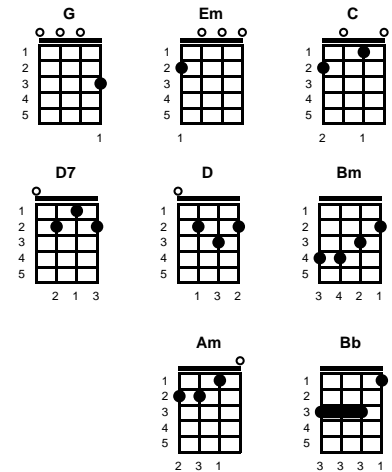

Unchained Melody

Alex North, Hy Zaret

Key of G

Intro: Chords for first 2 lines, v1

v1:

G **Em** **C**
Oh, my love, my darling
D **D7** **G**
I've hungered for your touch
Em **D** **D7**
A long lonely time

chorus:

G **Em** **C**
And time goes by so slowly
D **D7** **G**
And time can do so much
Em **Bm** **D** **D7**
Are you still mine?
G **D**
I need your love
Em **Bm**
I need your love
C **D7** **G**
God speed your love to me

bridge:

G7 **C** **D** **C** **Bb**
Lonely rivers flow to the sea, to the sea
C **D** **G**
To the open arms of the sea (yeah)
C **D** **C** **Bb**
Lonely rivers cry wait for me, wait for me
C **D** **G**
I'll be coming home wait for me

v2:

Em **C**
Oh my love, my darling
D **D7** **G**
I've hungered for your touch
Em **D** **D7**
A long lonely time -- **CHORUS**

STANDARD

BARITONE

Key of A

Key of D