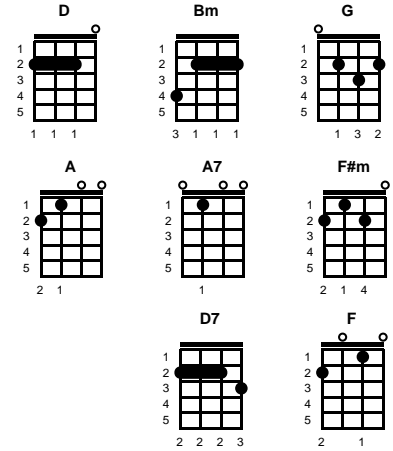

Unchained Melody

Alex North, Hy Zaret

Key of D

Intro: Chords for first 2 lines, v1

v1:

D **Bm** **G**
Oh, my love, my darling
A **A7** **D**
I've hungered for your touch
Bm **A** **A7**
A long lonely time

chorus:

D **Bm** **G**
And time goes by so slowly
A **A7** **D**
And time can do so much
Bm **F#m** **A** **A7**
Are you still mine?
D **A**
I need your love
Bm **F#m**
I need your love
G **A7** **D**
God speed your love to me

bridge:

D7 **G** **A** **G** **F**
Lonely rivers flow to the sea, to the sea
G **A** **D**
To the open arms of the sea (yeah)
G **A** **G** **F**
Lonely rivers cry wait for me, wait for me
G **A** **D**
I'll be coming home wait for me

v2:

Bm **G**
Oh my love, my darling
A **A7** **D**
I've hungered for your touch
Bm **A** **A7**
A long lonely time -- **CHORUS**

STANDARD