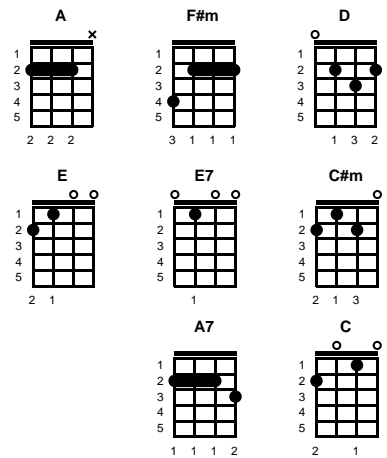

bridge:

A7 **D** **E** **D** **C**
 Lonely rivers flow to the sea, to the sea
D **E** **A**
 To the open arms of the sea (yeah)
D **E** **D** **C**
 Lonely rivers cry wait for me, wait for me
D **E** **A**
 I'll be coming home wait for me

v2:

F#m **D**
 Oh my love, my darling
E **E7** **A**
 I've hungered for your touch
F#m **E** **E7**
 A long lonely time -- **CHORUS**

Key of A

STANDARD

BARITONE

Key of D

Key of G

Unchained Melody

Alex North, Hy Zaret

Key of D

Intro: Chords for first 2 lines, v1

v1:

D **Bm** **G**
 Oh, my love, my darling
A **A7** **D**
 I've hungered for your touch
Bm **A** **A7**
 A long lonely time

chorus:

D **Bm** **G**
 And time goes by so slowly
A **A7** **D**
 And time can do so much
Bm **F#m** **A** **A7**
 Are you still mine?
D **A**
 I need your love
Bm **F#m**
 I need your love
G **A7** **D**
 God speed your love to me

Key of G

Intro: Chords for first 2 lines, v1

v1:

G **Em** **C**
 Oh, my love, my darling
D **D7** **G**
 I've hungered for your touch
Em **D** **D7**
 A long lonely time

chorus:

G **Em** **C**
 And time goes by so slowly
D **D7** **G**
 And time can do so much
Em **Bm** **D** **D7**
 Are you still mine?
G **D**
 I need your love
Em **Bm**
 I need your love
C **D7** **G**
 God speed your love to me