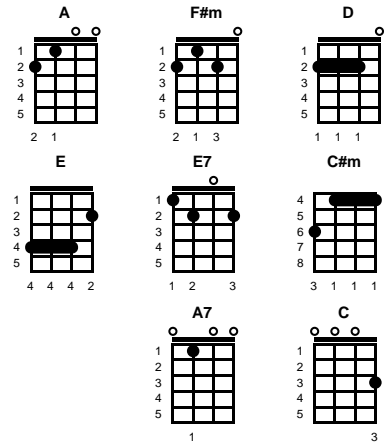

Unchained Melody

Alex North, Hy Zaret

Intro: Chords for first 2 lines, v1

v1:

A **F#m** **D**
Oh, my love, my darling
E **E7** **A**
I've hungered for your touch
F#m **E** **E7**
A long lonely time

chorus:

A **F#m** **D**
And time goes by so slowly
E **E7** **A**
And time can do so much
F#m **C#m** **E** **E7**
Are you still mine?
A **E**
I need your love
F#m **C#m**
I need your love
D **E7** **A**
God speed your love to me

bridge:

A7 **D** **E** **D** **C**
Lonely rivers flow to the sea, to the sea
D **E** **A**
To the open arms of the sea (yeah)
D **E** **D** **C**
Lonely rivers cry wait for me, wait for me
D **E** **A**
I'll be coming home wait for me

v2:

F#m **D**
Oh my love, my darling
E **E7** **A**
I've hungered for your touch
F#m **E** **E7**
A long lonely time -- **CHORUS**

Key of A

STANDARD