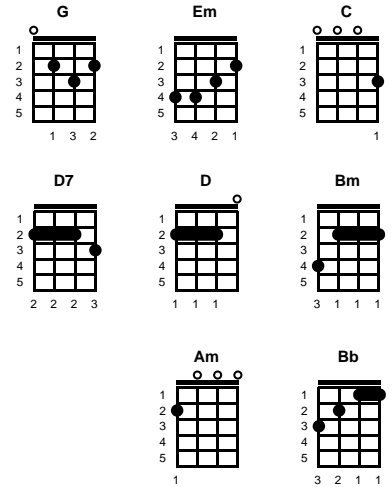

Unchained Melody

Alex North, Hy Zaret

Key of G

Intro: Chords for first 2 lines, v1

v1:

G **Em** **C**
Oh, my love, my darling
D **D7** **G**
I've hungered for your touch
Em **D** **D7**
A long lonely time

chorus:

G **Em** **C**
And time goes by so slowly
D **D7** **G**
And time can do so much
Em **Bm** **D** **D7**
Are you still mine?
G **D**
I need your love
Em **Bm**
I need your love
C **D7** **G**
God speed your love to me

bridge:

G7 **C** **D** **C** **Bb**
Lonely rivers flow to the sea, to the sea
C **D** **G**
To the open arms of the sea (yeah)
C **D** **C** **Bb**
Lonely rivers cry wait for me, wait for me
C **D** **G**
I'll be coming home wait for me

v2:

Em **C**
Oh my love, my darling
D **D7** **G**
I've hungered for your touch
Em **D** **D7**
A long lonely time -- **CHORUS**

STANDARD