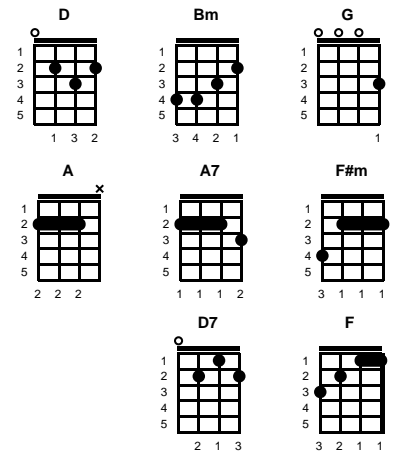

Alex North, Hy Zaret

Key of D

Intro: Chords for first 2 lines, v1

v1:

D **Bm** **G**
 Oh, my love, my darling
A **A7** **D**
 I've hungered for your touch
Bm **A** **A7**
 A long lonely time

chorus:

D **Bm** **G**
 And time goes by so slowly
A **A7** **D**
 And time can do so much
Bm **F#m** **A** **A7**
 Are you still mine?
D **A**
 I need your love
Bm **F#m**
 I need your love
G **A7** **D**
 God speed your love to me

bridge:

D7 **G** **A** **G** **F**
 Lonely rivers flow to the sea, to the sea
G **A** **D**
 To the open arms of the sea (yeah)
G **A** **G** **F**
 Lonely rivers cry wait for me, wait for me
G **A** **D**
 I'll be coming home wait for me

v2:

Bm **G**
 Oh my love, my darling
A **A7** **D**
 I've hungered for your touch
Bm **A** **A7**
 A long lonely time -- **CHORUS**

STANDARD

BARITONE

Key of A

Key of G

Unchained Melody

Alex North, Hy Zaret

Key of G

Intro: Chords for first 2 lines, v1

v1:

G **Em** **C**
 Oh, my love, my darling
D **D7** **G**
 I've hungered for your touch
Em **D** **D7**
 A long lonely time

chorus:

G **Em** **C**
 And time goes by so slowly
D **D7** **G**
 And time can do so much
Em **Bm** **D** **D7**
 Are you still mine?
G **D**
 I need your love
Em **Bm**
 I need your love
C **D7** **G**
 God speed your love to me