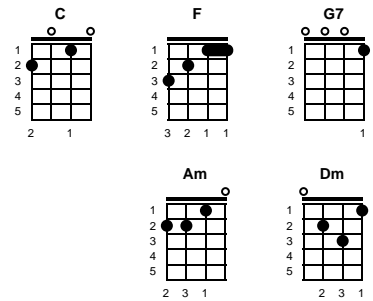

When I Fall In Love

Victor Young, Edward Heyman

Intro: Chords for ending

v1:

C **F** **C** **F** **G7**
When I fall in love, it will be forever

F **G7**
Or I'll never fall in love

C **F**
In a restless world like this is

C **Am**
Love is ended before it's begun

F **Dm** **G7**
And too many moonlight kisses

F **G7**
Seem to cool in the warmth of the sun

v2:

C **F** **C** **F** **G7**
When I give my heart, it will be completely

F **G7**
Or I'll never give my heart

C **F** **C** **Dm**
And the moment I can feel that you feel that way too

C **F** **G7** **C** **F** **C** **G7**
Is when I'll fall in love with you

ending:

C **F** **C** **Dm**
And the moment I can feel that you feel that way too

C **F** **G7** **C** **F** **C**
Is when I'll fall in love with you

Key of C

STANDARD

BARITONE

Key of D