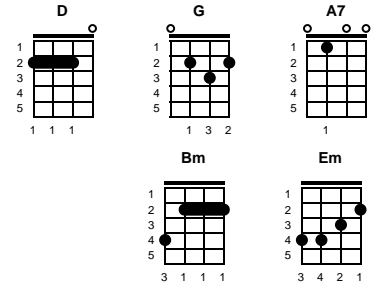

When I Fall In Love

Victor Young, Edward Heyman

Key of D

Intro: Chords for ending

v1:

D G D G A7
When I fall in love, it will be forever
G A7
Or I'll never fall in love
D G
In a restless world like this is
D Bm
Love is ended before it's begun
G Em A7
And too many moonlight kisses
G A7
Seem to cool in the warmth of the sun

v2:

D G D G A7
When I give my heart, it will be completely
G A7
Or I'll never give my heart
D G D Em
And the moment I can feel that you feel that way too
D G A7 D G D A7
Is when I'll fall in love with you

ending:

D G D Em
And the moment I can feel that you feel that way too
D G A7 D G D
Is when I'll fall in love with you

STANDARD