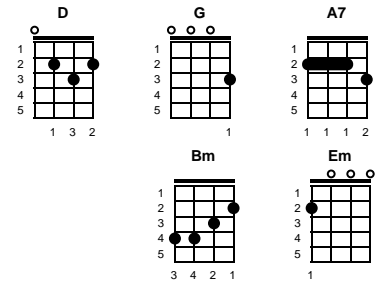

When I Fall In Love

Victor Young, Edward Heyman

Key of D

Intro: Chords for ending

v1:

D G D G A7
When I fall in love, it will be forever
G A7
Or I'll never fall in love
D G
In a restless world like this is
D Bm
Love is ended before it's begun
G Em A7
And too many moonlight kisses
G A7
Seem to cool in the warmth of the sun

v2:

D G D G A7
When I give my heart, it will be completely
G A7
Or I'll never give my heart
D G D Em
And the moment I can feel that you feel that way too
D G A7 D G D A7
Is when I'll fall in love with you

ending:

D G D Em
And the moment I can feel that you feel that way too
D G A7 D G D
Is when I'll fall in love with you

STANDARD

BARITONE

Key of C