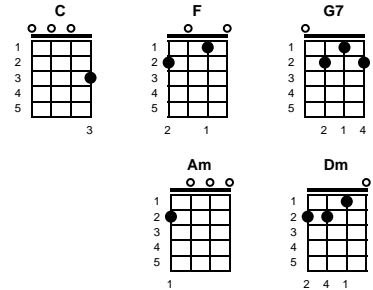

When I Fall In Love

Victor Young, Edward Heyman

Intro: Chords for ending

v1:

C **F** **C** **F** **G7**
When I fall in love, it will be forever

F **G7**
Or I'll never fall in love

C **F**
In a restless world like this is

C **Am**
Love is ended before it's begun

F **Dm** **G7**
And too many moonlight kisses

F **G7**
Seem to cool in the warmth of the sun

v2:

C **F** **C** **F** **G7**
When I give my heart, it will be completely

F **G7**
Or I'll never give my heart

C **F** **C** **Dm**
And the moment I can feel that you feel that way too

C **F** **G7** **C** **F** **C** **G7**
Is when I'll fall in love with you

ending:

C **F** **C** **Dm**
And the moment I can feel that you feel that way too

C **F** **G7** **C** **F** **C**
Is when I'll fall in love with you

Key of C

STANDARD