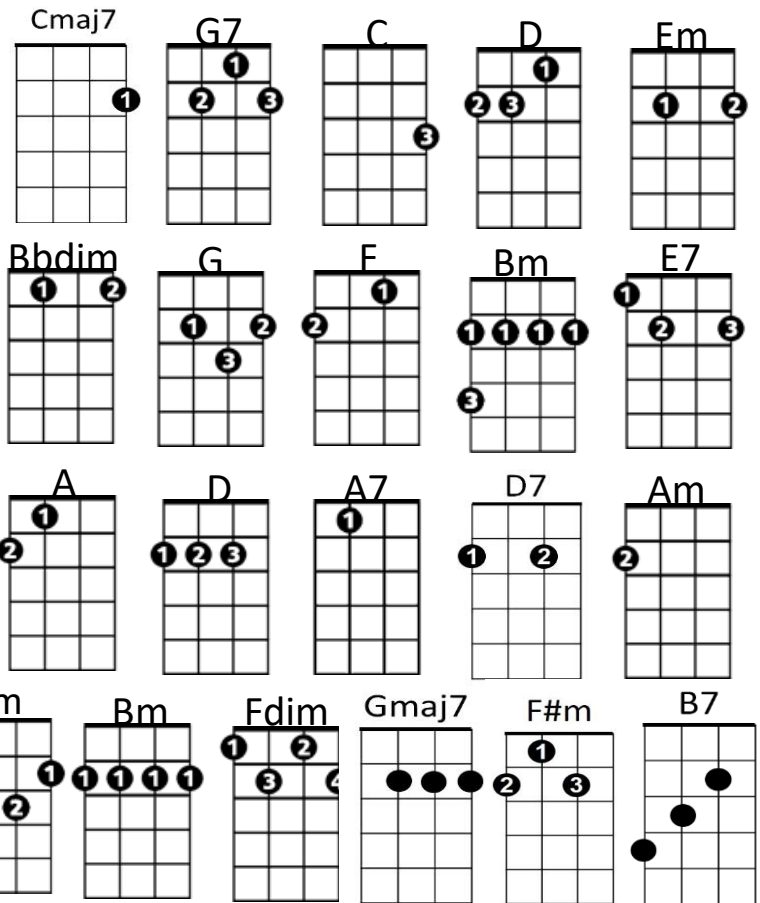

A7 D7

I'd find myself drowning in my own tears

G Am D Bm7 Fdim

You are the sunshine of my life

Am D7 G Am D7

That's why I'll always be around

G Am D Bm7 Fdim

You are the apple of my eye

Am D7 G Am D7

Forever you'll stay in my heart

G C Gmaj7 C D7

You must have known that I was lonely

Gmaj7 C F#m B7

Because you came to my res - cue

Em A Bm7

And I know that this must be heaven

E7 A7 D7

How could so much love be inside of you?

(Repeat to fade)

G Am D Bm7 Fdim

You are the sunshine of my life

Am D7 G Am D7

That's why I'll always be around

G Am D Bm7 Fdim

You are the apple of my eye

Am D7 G Am D7

Forever you'll stay in my soul

BARITONE