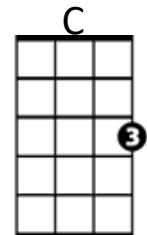

You Ku'uipo (Willie Kahai'ali'i) Key C

INTRO: First two lines (melody)

C F G F C
On this island I found a way, to see the beauty of each passing day
F G F C
Flowers that im-pale my love, Moments that some only hear of

F G F C
Loving under a waterfall, Hearing the owl's midnight call
F G F C
Whispers from the ocean shell, Whispers that you and I can tell

CHORUS:

G
TACET: And you Ku'uipo
F C
Bring these moments to my mind
G
TACET: For you Ku'uipo
F G G (TWO STRUMS)
Are an island one of a kind
C
TACET: One of a kind

(OPTIONAL: bridge – verse melody)

C F G F C
In this land I found the way, to feel the beauty of each passing day
F G F C
Rainbows, jewels of a misty crown, Craters covered with a silken gown

G F G F C
Stars that always shone so bright, Scattered throughout the lovely night
F G F C
Where true love befell my soul, True love became upon a grassy knoll

(CHORUS)

F G F C
Loving under a waterfall, Hearing the owl's midnight call
F G F C
Whispers from the ocean shell, Whispers that you and I can tell

G F G F C
Stars that always shone so bright, Scattered throughout the lovely night
F G F C
Where true love befell my soul, True love became upon a grassy knoll

(CHORUS)

BARITONE