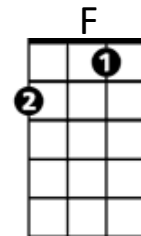

You Ku'uipo (Willie Kahai'ali'i) Key C

INTRO: First two lines (melody)

C F G F C
On this island I found a way, to see the beauty of each passing day
F G F C
Flowers that im-pale my love, Moments that some only hear of

F G F C
Loving under a waterfall, Hearing the owl's midnight call
F G F C
Whispers from the ocean shell, Whispers that you and I can tell

CHORUS:

G
TACET: And you Ku'uipo
F C
Bring these moments to my mind
G
TACET: For you Ku'uipo
F G G (TWO STRUMS)
Are an island one of a kind
C
TACET: One of a kind

(OPTIONAL: bridge – verse melody)

C F G F C
In this land I found the way, to feel the beauty of each passing day
F G F C
Rainbows, jewels of a misty crown, Craters covered with a silken gown

G F G F C
Stars that always shone so bright, Scattered throughout the lovely night
F G F C
Where true love befell my soul, True love became upon a grassy knoll

(CHORUS)

F G F C
Loving under a waterfall, Hearing the owl's midnight call
F G F C
Whispers from the ocean shell, Whispers that you and I can tell

G F G F C
Stars that always shone so bright, Scattered throughout the lovely night
F G F C
Where true love befell my soul, True love became upon a grassy knoll

(CHORUS)

BARITONE