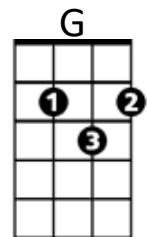

You Ku'uipo (Willie Kahai'ali'i) Key C

INTRO: First two lines (melody)

C F G F C
On this island I found a way, to see the beauty of each passing day
F G F C
Flowers that im-pale my love, Moments that some only hear of

F G F C
Loving under a waterfall, Hearing the owl's midnight call
F G F C
Whispers from the ocean shell, Whispers that you and I can tell

CHORUS:

G
TACET: And you Ku'uipo
F C
Bring these moments to my mind
G
TACET: For you Ku'uipo
F G G (TWO STRUMS)
Are an island one of a kind
C
TACET: One of a kind

(OPTIONAL: bridge – verse melody)

C F G F C
In this land I found the way, to feel the beauty of each passing day
F G F C
Rainbows, jewels of a misty crown, Craters covered with a silken gown

G F G F C
Stars that always shone so bright, Scattered throughout the lovely night
F G F C
Where true love befell my soul, True love became upon a grassy knoll

(CHORUS)

F G F C
Loving under a waterfall, Hearing the owl's midnight call
F G F C
Whispers from the ocean shell, Whispers that you and I can tell

G F G F C
Stars that always shone so bright, Scattered throughout the lovely night
F G F C
Where true love befell my soul, True love became upon a grassy knoll

(CHORUS)

BARITONE