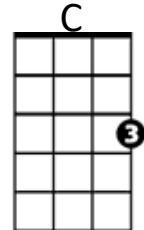

You Ku'uipo (Willie Kahai'ali'i) Key G

INTRO: First two lines (melody)

G C D C G
On this island I found a way, to see the beauty of each passing day

C D C G
Flowers that im-pale my love, Moments that some only hear of

C D C G
Loving under a waterfall, Hearing the owl's midnight call

C D C G
Whispers from the ocean shell, Whispers that you and I can tell

CHORUS:

D
TACET: And you Ku'uipo

C G
Bring these moments to my mind

D
TACET: For you Ku'uipo

C D D (TWO STRUMS)
Are an island one of a kind

G
TACET: One of a kind

(OPTIONAL: bridge – verse melody)

G C D C G
In this land I found the way, to feel the beauty of each passing day

C D C G
Rainbows, jewels of a misty crown, Craters covered with a silken gown

D C D C G
Stars that always shone so bright, Scattered throughout the lovely night

C D C G
Where true love befell my soul, True love became upon a grassy knoll

(CHORUS)

C D C G
Loving under a waterfall, Hearing the owl's midnight call

C D C G
Whispers from the ocean shell, Whispers that you and I can tell

D C D C G
Stars that always shone so bright, Scattered throughout the lovely night

C D C G
Where true love befell my soul, True love became upon a grassy knoll

(CHORUS)

BARITONE