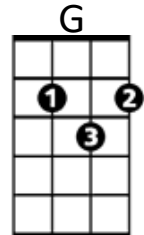

You Ku'uipo (Willie Kahai'ali'i) Key G

INTRO: First two lines (melody)

G C D C G
On this island I found a way, to see the beauty of each passing day

C D C G
Flowers that im-pale my love, Moments that some only hear of

C D C G
Loving under a waterfall, Hearing the owl's midnight call

C D C G
Whispers from the ocean shell, Whispers that you and I can tell

CHORUS:

D
TACET: And you Ku'uipo

C G
Bring these moments to my mind

D
TACET: For you Ku'uipo

C D D (TWO STRUMS)
Are an island one of a kind

G
TACET: One of a kind

(OPTIONAL: bridge – verse melody)

G C D C G
In this land I found the way, to feel the beauty of each passing day

C D C G
Rainbows, jewels of a misty crown, Craters covered with a silken gown

D C D C G
Stars that always shone so bright, Scattered throughout the lovely night

C D C G
Where true love befell my soul, True love became upon a grassy knoll

(CHORUS)

C D C G
Loving under a waterfall, Hearing the owl's midnight call

C D C G
Whispers from the ocean shell, Whispers that you and I can tell

D C D C G
Stars that always shone so bright, Scattered throughout the lovely night

C D C G
Where true love befell my soul, True love became upon a grassy knoll

(CHORUS)

BARITONE