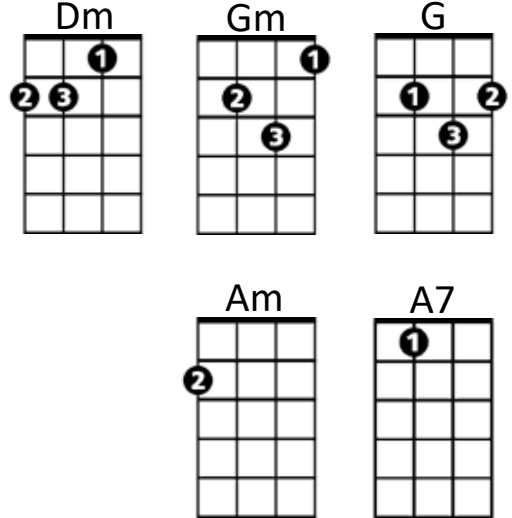

Lady Marmalade (Kenny Nolan / Robert Crewe)

Intro: Dm Gm

Dm G  
Hey sister, go sister, soul sister, go sister  
Dm G  
Hey sister, go sister, soul sister, go sister  
Dm G  
He met marmalade down in old New Orleans  
Dm G  
Struttin' her stuff on the street  
Gm Dm A7  
She said "hello, hey Joe, you wanna give it a go?"

Chorus:

Dm G  
Gitchi gitchi ya ya da da  
Dm G  
Itchi gitchi ya ya here  
Dm G  
Mocha-choca-lata ya ya  
Gm Dm  
Creole Lady Marmalade

Reprise:

Dm G  
Voulez-vous coucher avec moi ce soir?  
Dm G  
Voulez-vous coucher avec moi?

Dm G  
He sat in her boudoir while she freshened up  
Dm G  
That boy drank all that magnolia wine  
Gm Dm A7  
On her black satin sheets where he started to freak

(Chorus)

Dm G  
Hey, hey, hey – Touch of her skin feelin' silky smooth  
Dm G  
The colour of café au lait  
Gm Dm A7  
Made the savage beast inside roar until it cried - More, more, more