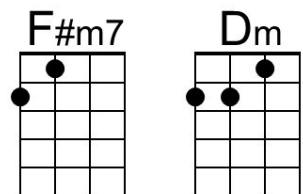

Instrumental Verse. Repeat Chorus. Outro Dm | Am

G-Tuned Uke (Bari)	Am	Dm7	G7	Cmaj7	Fmaj7	F#m7	Dm
	Bm7b5	E7	Am7	F#m7	Dm