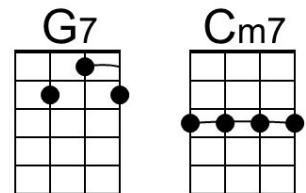

Chorus

E7 Am
Since you went away, the days grow long
Dm7 G7 Cmaj7 – Fmaj7
And soon I'll hear ___ old winter's song
Bm7b5 E7 Am7
But I miss you most of all, my darling
Fmaj7 E7 Am
When autumn leaves start to fall.