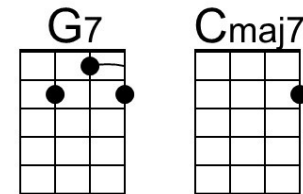

Am   **Dm7** **G7**   **Cmaj7**
I see your lips, ___ the summer kisses
Fmaj7   **Bm7b5** **E7**   **Am – E7 – Am**
_____ The sunburned hands, ___ I used to hold