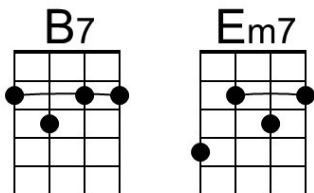

Instrumental Verse. **Repeat Chorus.** **Outro** | Am | Em |

G-Tuned Uke (Bari)

Em	Am7	D7	Gmaj7	Cmaj7	Dbm7	Am
F#m7b5	B7	Em7	Dbm7	Am