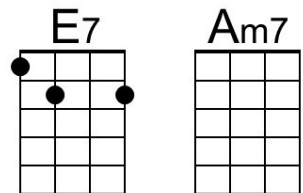

Chorus

E7   **Am**
Since you went away, the days grow long
                    Dm7 **G7**   **Cmaj7 – Fmaj7**
And soon I'll hear ___ old winter's song
                    Bm7b5   **E7**   **Am7**
But I miss you most of all, my darling
                    Fmaj7 **E7**   **Am**
When autumn leaves start to fall.