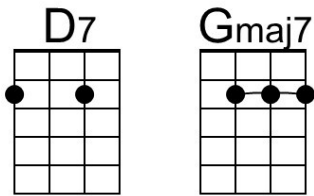

Autumn Leaves (Em)

"[Les feuilles mortes](#)" (French lyrics) by Jacques Prévert, Music by Joseph Kosma, 1945
English Lyrics by Johnny Mercer, 1947; [Autumn Leaves](#) by Johnny Mercer (1947) (Cm)
Version 1 – 2/2 Time – 81 BPM

Intro Chords for Verse

Em Am7 D7 Gmaj7
The falling leaves ___ drift by my window

Cmaj7 F#m7b5 B7 Em
_____ The autumn leaves ___ of red and gold

Em Am7 D7 Gmaj7
I see your lips, ___ the summer kisses

Cmaj7 F#m7b5 B7 Em – B7 – Em
_____ The sunburned hands, ___ I used to hold

Chorus

B7 Em
Since you went away, the days grow long

Am7 D7 Gmaj7 – Cmaj7
And soon I'll hear ___ old winter's song

F#m7b5 B7 Em7
But I miss you most of all, my darling

Cmaj7 B7 Em
When autumn leaves start to fall.