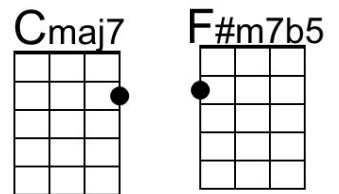

Instrumental Verse. **Repeat Chorus.** **Outro** | Am | Em |

G-Tuned Uke (Bari)

Em	Am7	D7	Gmaj7	Cmaj7	Dbm7	Am
F#m7b5	B7	Em7	Dbm7	Am