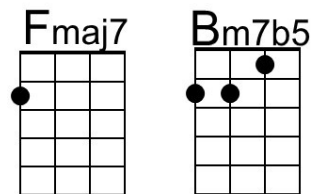

Chorus

E7   **Am**
Since you went away, the days grow long
                    Dm7 **G7**   **Cmaj7 – Fmaj7**
And soon I'll hear ___ old winter's song
                    Bm7b5   **E7**   **Am7**
But I miss you most of all, my darling
                    Fmaj7 **E7**   **Am**
When autumn leaves start to fall.