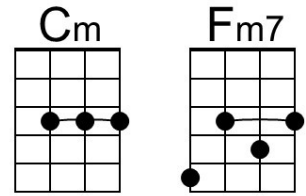

Autumn Leaves (Cm)

"[Les feuilles mortes](#)" (French lyrics) by Jacques Prévert, Music by Joseph Kosma, 1945
English Lyrics by Johnny Mercer, 1947; [Autumn Leaves](#) by Johnny Mercer (1947) (Cm)
Version 1 – 2/2 Time – 81 BPM

Intro: Chords for Verse.

Cm Fm7 Bb7 Ebmaj7
The falling leaves ___ drift by my window
Abmaj7 Dm7b5 G7 Cm
___ The autumn leaves ___ of red and gold

Cm Fm7 Bb7 Ebmaj7
I see your lips, ___ the summer kisses
Abmaj7 Dm7b5 G7 Cm – G7 – Cm
___ The sunburned hands, ___ I used to hold