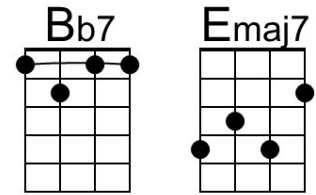

## Intro: Chords for Verse.

**Am**      **Dm7** **G7**                      **Cmaj7**  
 The falling leaves \_\_\_ drift by my window  
**Fmaj7**                      **Bm7b5** **E7**                      **Am**  
 \_\_\_\_\_ The autumn leaves \_\_\_ of red and gold

## Instrumental Verse. Repeat Chorus. Outro Dm | Am

G-Tuned Uke (Bari)	<b>Am</b>	<b>Dm7</b>	<b>G7</b>	<b>Cmaj7</b>	<b>Fmaj7</b>	<b>F#m7</b>	<b>Dm</b>
	<b>Bm7b5</b>	<b>E7</b>	<b>Am7</b>	<b>F#m7</b>	<b>Dm</b>		

## Intro: Chords for Verse.

Cm Fm7 Bb7 Ebmaj7  
 The falling leaves \_\_\_ drift by my window  
 Abmaj7 Dm7b5 G7 Cm  
 \_\_\_ The autumn leaves \_\_\_ of red and gold

Cm Fm7 Bb7 Ebmaj7  
 I see your lips, \_\_\_ the summer kisses  
 Abmaj7 Dm7b5 G7 Cm – G7 – Cm  
 \_\_\_ The sunburned hands, \_\_\_ I used to hold

## Intro Chords for Verse

Em Am7 D7 Gmaj7  
 The falling leaves \_\_\_ drift by my window

Cmaj7 F#m7b5 B7 Em  
 \_\_\_\_\_ The autumn leaves \_\_\_ of red and gold

Em Am7 D7 Gmaj7  
 I see your lips, \_\_\_ the summer kisses