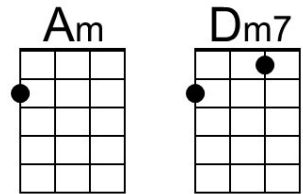

## Intro: Chords for Verse.

**Am**      **Dm7** **G7**                      **Cmaj7**  
 The falling leaves \_\_\_ drift by my window  
**Fmaj7**                      **Bm7b5** **E7**                      **Am**  
 \_\_\_\_\_ The autumn leaves \_\_\_ of red and gold

## Intro: Chords for Verse.

Dm Gm7 C7 Fmaj7  
 The falling leaves \_\_\_ drift by my window

Bbmaj7 Em7b5 A7 Dm  
 \_\_\_\_\_ The autumn leaves \_\_\_ of red and gold

Dm Gm7 C7 Fmaj7  
 I see your lips, \_\_\_ the summer kisses

## Intro Chords for Verse

Em Am7 D7 Gmaj7  
 The falling leaves \_\_\_ drift by my window

Cmaj7 F#m7b5 B7 Em  
 \_\_\_\_\_ The autumn leaves \_\_\_ of red and gold

Em Am7 D7 Gmaj7  
 I see your lips, \_\_\_ the summer kisses

**Instrumental Verse.** **Repeat Chorus.** **Outro** | Am | Em |

G-Tuned Uke (Bari)

Em	Am7	D7	Gmaj7	Cmaj7	Dbm7	Am
F#m7b5	B7	Em7	Dbm7	Am		