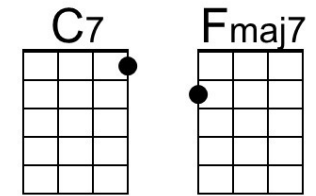

Autumn Leaves (Dm)

"[Les feuilles mortes](#)" (French lyrics) by Jacques Prévert, Music by Joseph Kosma, 1945
English Lyrics by Johnny Mercer, 1947; [Autumn Leaves](#) by Johnny Mercer (1947) (Cm)
Version 1 – 2/2 Time – 81 BPM

Intro: Chords for Verse.

Dm Gm7 C7 Fmaj7
The falling leaves ___ drift by my window

Bbmaj7 Em7b5 A7 Dm
_____ The autumn leaves ___ of red and gold

Dm Gm7 C7 Fmaj7
I see your lips, ___ the summer kisses

Bbmaj7 Em7b5 A7 Dm – A7 – Dm
_____ The sunburned hands, ___ I used to hold