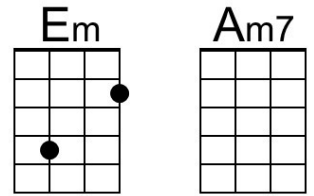

Autumn Leaves (Em)

"[Les feuilles mortes](#)" (French lyrics) by Jacques Prévert, Music by Joseph Kosma, 1945
English Lyrics by Johnny Mercer, 1947; [Autumn Leaves](#) by Johnny Mercer (1947) (Cm)
Version 1 – 2/2 Time – 81 BPM

Intro Chords for Verse

Em Am7 D7 Gmaj7
The falling leaves ___ drift by my window

Cmaj7 F#m7b5 B7 Em
_____ The autumn leaves ___ of red and gold

Em Am7 D7 Gmaj7
I see your lips, ___ the summer kisses

Cmaj7 F#m7b5 B7 Em – B7 – Em
_____ The sunburned hands, ___ I used to hold

Chorus

B7 Em
Since you went away, the days grow long

Am7 D7 Gmaj7 – Cmaj7
And soon I'll hear ___ old winter's song

F#m7b5 B7 Em7
But I miss you most of all, my darling

Cmaj7 B7 Em
When autumn leaves start to fall.