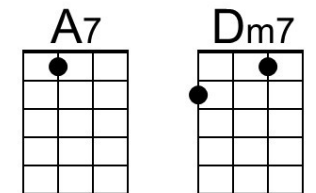

Chorus

A7 Dm
Since you went away, the days grow long
Gm7 C7 Fmaj7 – Bbmaj7
And soon I'll hear ___ old winter's song
Em7b5 A7 Dm7
But I miss you most of all, my darling
Bbmaj7 A7 Dm
When autumn leaves start to fall.