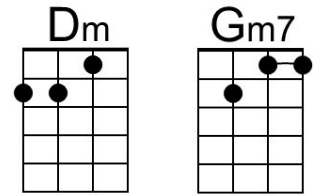

Autumn Leaves (Dm)

"[Les feuilles mortes](#)" (French lyrics) by Jacques Prévert, Music by Joseph Kosma, 1945
English Lyrics by Johnny Mercer, 1947; [Autumn Leaves](#) by Johnny Mercer (1947) (Cm)
Version 1 – 2/2 Time – 81 BPM

Intro: Chords for Verse.

Dm Gm7 C7 Fmaj7
The falling leaves ___ drift by my window

Bbmaj7 Em7b5 A7 Dm
_____ The autumn leaves ___ of red and gold

Dm Gm7 C7 Fmaj7
I see your lips, ___ the summer kisses

Bbmaj7 Em7b5 A7 Dm – A7 – Dm
_____ The sunburned hands, ___ I used to hold