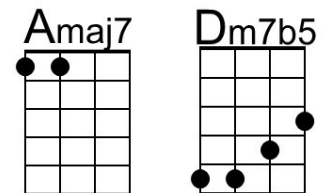

Chorus

E7 Am
Since you went away, the days grow long
Dm7 G7 Cmaj7 – Fmaj7
And soon I'll hear ___ old winter's song
Bm7b5 E7 Am7
But I miss you most of all, my darling
Fmaj7 E7 Am
When autumn leaves start to fall.