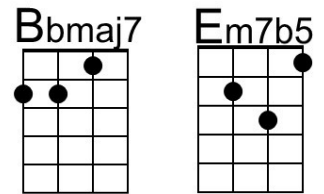

Chorus

A7 Dm
Since you went away, the days grow long
Gm7 C7 Fmaj7 – Bbmaj7
And soon I'll hear ___ old winter's song
Em7b5 A7 Dm7
But I miss you most of all, my darling
Bbmaj7 A7 Dm
When autumn leaves start to fall.