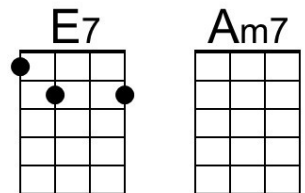

Chorus

E7   **Am**
Since you went away, the days grow long
                    Dm7 **G7**   **Cmaj7 - Fmaj7**
And soon I'll hear ___ old winter's song
                    Bm7b5   **E7**   **Am7**
But I miss you most of all, my darling
                    Fmaj7 **E7**   **Am**
When autumn leaves start to fall.