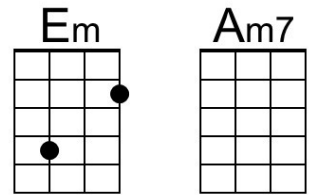

Autumn Leaves (Em)

"[Les feuilles mortes](#)" (French lyrics) by Jacques Prévert, Music by Joseph Kosma, 1945
English Lyrics by Johnny Mercer, 1947; [Autumn Leaves](#) by Johnny Mercer (1947) (Cm)

Version 1 – 2/2 Time – 81 BPM

Intro Chords for Verse

Em Am7 D7 Gmaj7
The falling leaves ___ drift by my window

Cmaj7 F#m7b5 B7 Em
_____ The autumn leaves ___ of red and gold

Em Am7 D7 Gmaj7
I see your lips, ___ the summer kisses

Cmaj7 F#m7b5 B7 Em – B7 – Em
_____ The sunburned hands, ___ I used to hold

Chorus

B7 Em
Since you went away, the days grow long

Am7 D7 Gmaj7 – Cmaj7
And soon I'll hear ___ old winter's song

F#m7b5 B7 Em7
But I miss you most of all, my darling

Cmaj7 B7 Em
When autumn leaves start to fall.