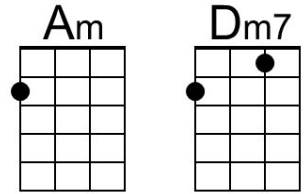

## Intro: Chords for Verse.

**Am**      **Dm7** **G7**                      **Cmaj7**  
 The falling leaves \_\_\_ drift by my window  
**Fmaj7**                      **Bm7b5** **E7**                      **Am**  
 \_\_\_\_\_ The autumn leaves \_\_\_ of red and gold

## Intro: Chords for Verse.

Dm Gm7 C7 Fmaj7  
 The falling leaves \_\_\_ drift by my window

Bbmaj7 Em7b5 A7 Dm  
 \_\_\_\_\_ The autumn leaves \_\_\_ of red and gold

Dm Gm7 C7 Fmaj7  
 I see your lips, \_\_\_ the summer kisses

## Intro Chords for Verse

Em Am7 D7 Gmaj7  
 The falling leaves \_\_\_ drift by my window

Cmaj7 F#m7b5 B7 Em  
 \_\_\_\_\_ The autumn leaves \_\_\_ of red and gold

Em Am7 D7 Gmaj7  
 I see your lips, \_\_\_ the summer kisses

**Instrumental Verse.** **Repeat Chorus.** **Outro** | Am | Em |

G-Tuned Uke (Bari)

Em	Am7	D7	Gmaj7	Cmaj7	Dbm7	Am
F#m7b5	B7	Em7	Dbm7	Am		