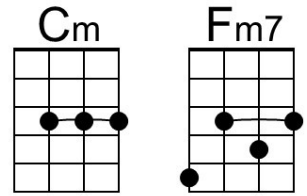

Autumn Leaves (Cm)

"[Les feuilles mortes](#)" (French lyrics) by Jacques Prévert, Music by Joseph Kosma, 1945
English Lyrics by Johnny Mercer, 1947; [Autumn Leaves](#) by Johnny Mercer (1947) (Cm)

Version 1 – 2/2 Time – 81 BPM

Intro: Chords for Verse.

Cm Fm7 Bb7 Ebmaj7
The falling leaves ___ drift by my window
Abmaj7 Dm7b5 G7 Cm
___ The autumn leaves ___ of red and gold

Cm Fm7 Bb7 Ebmaj7
I see your lips, ___ the summer kisses
Abmaj7 Dm7b5 G7 Cm – G7 – Cm
___ The sunburned hands, ___ I used to hold