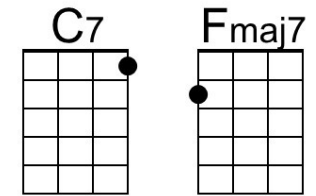

Autumn Leaves (Dm)

"[Les feuilles mortes](#)" (French lyrics) by Jacques Prévert, Music by Joseph Kosma, 1945
English Lyrics by Johnny Mercer, 1947; [Autumn Leaves](#) by Johnny Mercer (1947) (Cm)

Version 1 – 2/2 Time – 81 BPM

Intro: Chords for Verse.

Dm Gm7 C7 Fmaj7
The falling leaves ___ drift by my window

Bbmaj7 Em7b5 A7 Dm
_____ The autumn leaves ___ of red and gold

Dm Gm7 C7 Fmaj7
I see your lips, ___ the summer kisses

Bbmaj7 Em7b5 A7 Dm – A7 – Dm
_____ The sunburned hands, ___ I used to hold