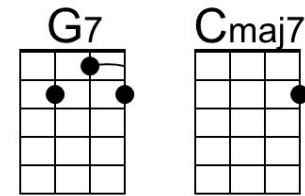

Autumn Leaves (Am)

"[Les feuilles mortes](#)" (French lyrics) by Jacques Prévert, Music by Joseph Kosma, 1945
English Lyrics by Johnny Mercer, 1947; [Autumn Leaves](#) by Johnny Mercer (1947) (Cm)
Version 1 – 2/2 Time – 81 BPM

Intro: Chords for Verse.

Am   **Dm7** **G7**   **Cmaj7**
The falling leaves ___ drift by my window
Fmaj7   **Bm7b5** **E7**   **Am**
_____ The autumn leaves ___ of red and gold

Am   **Dm7** **G7**   **Cmaj7**
I see your lips, ___ the summer kisses
Fmaj7   **Bm7b5** **E7**   **Am - E7 - Am**
_____ The sunburned hands, ___ I used to hold

Chorus

E7   **Am**
Since you went away, the days grow long
                    Dm7 **G7**   **Cmaj7 - Fmaj7**
And soon I'll hear ___ old winter's song
                    Bm7b5   **E7**   **Am7**
But I miss you most of all, my darling
                    Fmaj7 **E7**   **Am**
When autumn leaves start to fall.

Instrumental Verse. Repeat Chorus. Outro Dm | Am

G-Tuned Uke (Bari)

Am	Dm7	G7	Cmaj7	Fmaj7	F#m7	Dm
Bm7b5	E7	Am7	F#m7	Dm