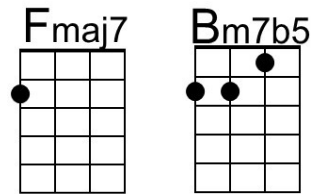

Chorus

E7   **Am**
Since you went away, the days grow long
                    Dm7 **G7**   **Cmaj7 - Fmaj7**
And soon I'll hear ___ old winter's song
                    Bm7b5   **E7**   **Am7**
But I miss you most of all, my darling
                    Fmaj7 **E7**   **Am**
When autumn leaves start to fall.