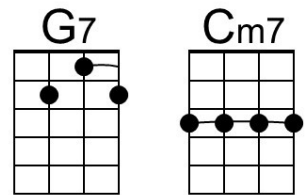

Chorus

E7 Am
Since you went away, the days grow long
Dm7 G7 Cmaj7 – Fmaj7
And soon I'll hear ___ old winter's song
Bm7b5 E7 Am7
But I miss you most of all, my darling
Fmaj7 E7 Am
When autumn leaves start to fall.