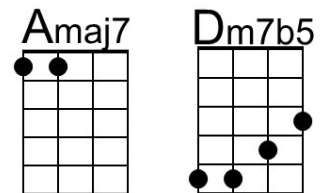

Chorus

E7 Am
Since you went away, the days grow long
Dm7 G7 Cmaj7 – Fmaj7
And soon I'll hear ___ old winter's song
Bm7b5 E7 Am7
But I miss you most of all, my darling
Fmaj7 E7 Am
When autumn leaves start to fall.