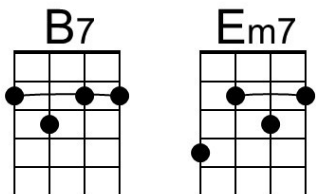

Instrumental Verse. **Repeat Chorus.** **Outro** | Am | Em |

G-Tuned Uke (Bari)

Em	Am7	D7	Gmaj7	Cmaj7	Dbm7	Am
F#m7b5	B7	Em7	Dbm7	Am