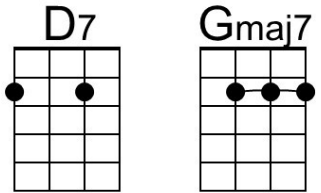

Autumn Leaves (Em)

"[Les feuilles mortes](#)" (French lyrics) by Jacques Prévert, Music by Joseph Kosma, 1945
English Lyrics by Johnny Mercer, 1947; [Autumn Leaves](#) by Johnny Mercer (1947) (Cm)

Version 1 – 2/2 Time – 81 BPM

Intro Chords for Verse

Em Am7 D7 Gmaj7
The falling leaves ___ drift by my window

Cmaj7 F#m7b5 B7 Em
_____ The autumn leaves ___ of red and gold

Em Am7 D7 Gmaj7
I see your lips, ___ the summer kisses

Cmaj7 F#m7b5 B7 Em – B7 – Em
_____ The sunburned hands, ___ I used to hold

Chorus

B7 Em
Since you went away, the days grow long

Am7 D7 Gmaj7 – Cmaj7
And soon I'll hear ___ old winter's song

F#m7b5 B7 Em7
But I miss you most of all, my darling

Cmaj7 B7 Em
When autumn leaves start to fall.