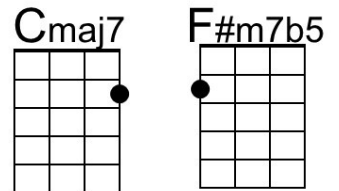

Instrumental Verse. **Repeat Chorus.** **Outro** | Am | Em |

G-Tuned Uke (Bari)

Em	Am7	D7	Gmaj7	Cmaj7	Dbm7	Am
F#m7b5	B7	Em7	Dbm7	Am