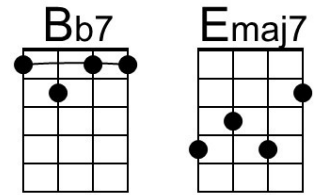

Autumn Leaves (Cm)

"[Les feuilles mortes](#)" (French lyrics) by Jacques Prévert, Music by Joseph Kosma, 1945
English Lyrics by Johnny Mercer, 1947; [Autumn Leaves](#) by Johnny Mercer (1947) (Cm)

Version 1 – 2/2 Time – 81 BPM

Intro: Chords for Verse.

Cm Fm7 Bb7 Ebmaj7
The falling leaves ___ drift by my window
Abmaj7 Dm7b5 G7 Cm
___ The autumn leaves ___ of red and gold

Cm Fm7 Bb7 Ebmaj7
I see your lips, ___ the summer kisses
Abmaj7 Dm7b5 G7 Cm – G7 – Cm
___ The sunburned hands, ___ I used to hold

Chorus

E7 Am
Since you went away, the days grow long
Dm7 G7 Cmaj7 – Fmaj7
And soon I'll hear ___ old winter's song
Bm7b5 E7 Am7
But I miss you most of all, my darling
Fmaj7 E7 Am
When autumn leaves start to fall.

Instrumental Verse. **Repeat Chorus.** **Outro** Fm | Cm

G-Tuned Uke (Bari)

Cm	Fm7	Bb7	Emaj7	Amaj7	Am7	Fm
Dm7b5	G7	Cm7	Am7	Fm