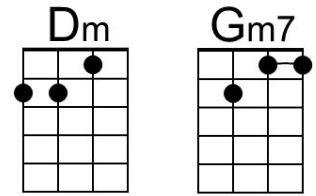

Autumn Leaves (Dm)

"[Les feuilles mortes](#)" (French lyrics) by Jacques Prévert, Music by Joseph Kosma, 1945
English Lyrics by Johnny Mercer, 1947; [Autumn Leaves](#) by Johnny Mercer (1947) (Cm)

Version 1 – 2/2 Time – 81 BPM

Intro: Chords for Verse.

Dm Gm7 C7 Fmaj7
The falling leaves ___ drift by my window

Bbmaj7 Em7b5 A7 Dm
_____ The autumn leaves ___ of red and gold

Dm Gm7 C7 Fmaj7
I see your lips, ___ the summer kisses

Bbmaj7 Em7b5 A7 Dm – A7 – Dm
_____ The sunburned hands, ___ I used to hold