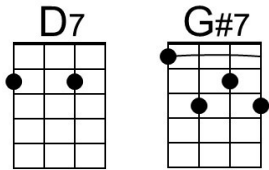

C# A#m  
 \_\_\_ Dream lover, until then, \_\_\_ I'll go to sleep and dream again

C# A#m  
 \_\_\_ That's the only thing to do, \_\_\_ until my lovers dreams come true

C# G#7 C# F#  
 Because I want \_\_\_ a girl \_\_\_ to call my own  
 C# A#m F# G# C#

I want a dream lover so I don't have to dream a-lone.

A#m C# A#m C#  
 Please don't make me dream alone. I beg you don't make me dream alone.

A#m C# | ↓ ↓ ↓ C#  
 No, I don't wanna dream alone. **(Hold)**

# Dream Lover (Bobby Darin, 1959) (G)

Dream Lover by Bobby Darin (F - 132 BPM) – **C Tuning**

**Intro** G | Em | G | Em |

G Em  
 \_\_\_ Every night I hope and pray, \_\_\_ a dream lover will come my way  
 G Em  
 \_\_\_ A girl to hold in my arms \_\_\_ and know the magic of her charms  
 G D7 G C  
 Because I want \_ a girl \_ to call \_ my own  
 G Em C D G | D7  
 I want a \_ dream lover so I don't have to dream a-lone.

# Dream Lover (Bobby Darin, 1959) (G)

Dream Lover by Bobby Darin (F - 132 BPM) – **G Tuning**

**Intro** G | Em | G | Em |

G Em  
 \_\_\_ Every night I hope and pray, \_\_\_ a dream lover will come my way  
 G Em  
 \_\_\_ A girl to hold in my arms \_\_\_ and know the magic of her charms  
 G D7 G C  
 Because I want \_ a girl \_ to call \_ my own  
 G Em C D G | D7  
 I want a \_ dream lover so I don't have to dream a-lone.