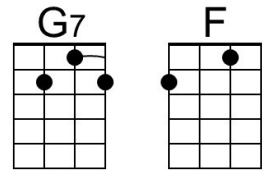

C Am  
 \_\_\_ That's the only thing to do, \_\_\_ until my lovers dreams come true.

C G7 C F  
 Because I want \_\_\_ a girl \_\_\_ to call \_\_\_ my own  
 C Am F G C | G#7

I want a dream lover so I don't have to dream a-lone.

C# A#m  
 \_\_\_ Dream lover, until then, \_\_\_ I'll go to sleep and dream again

C# A#m  
 \_\_\_ That's the only thing to do, \_\_\_ until my lovers dreams come true

C# G#7 C# F#  
 Because I want \_\_\_ a girl \_\_\_ to call my own  
 C# A#m F# G# C#

I want a dream lover so I don't have to dream a-lone.

A#m C# A#m C#  
 Please don't make me dream alone. I beg you don't make me dream alone.

A#m C# | ↓ ↓ ↓ C#  
 No, I don't wanna dream alone. **(Hold)**

# Dream Lover (Bobby Darin, 1959) (G)

Dream Lover by Bobby Darin (F - 132 BPM) – **C Tuning**

**Intro** G | Em | G | Em |

G Em  
 \_\_\_ Every night I hope and pray, \_\_\_ a dream lover will come my way  
 G Em  
 \_\_\_ A girl to hold in my arms \_\_\_ and know the magic of her charms  
 G D7 G C  
 Because I want \_ a girl \_ to call \_ my own  
 G Em C D G | D7  
 I want a \_ dream lover so I don't have to dream a-lone.