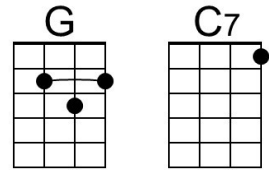

C# A#m  
 \_\_\_ Dream lover, until then, \_\_\_ I'll go to sleep and dream again

C# A#m  
 \_\_\_ That's the only thing to do, \_\_\_ until my lovers dreams come true

C# G#7 C# F#  
 Because I want \_\_\_ a girl \_\_\_ to call my own  
 C# A#m F# G# C#

I want a dream lover so I don't have to dream a-lone.

A#m C# A#m C#  
 Please don't make me dream alone. I beg you don't make me dream alone.

A#m C# | ↓ ↓ ↓ C#  
 No, I don't wanna dream alone. **(Hold)**

# Dream Lover (Bobby Darin, 1959) (G)

Dream Lover by Bobby Darin (F - 132 BPM) – **C Tuning**

**Intro** G | Em | G | Em |

G Em  
 \_\_\_ Every night I hope and pray, \_\_\_ a dream lover will come my way  
 G Em  
 \_\_\_ A girl to hold in my arms \_\_\_ and know the magic of her charms  
 G D7 G C  
 Because I want \_ a girl \_ to call \_ my own  
 G Em C D G | D7  
 I want a \_ dream lover so I don't have to dream a-lone.

# Dream Lover (Bobby Darin, 1959) (G)

Dream Lover by Bobby Darin (F - 132 BPM) – **G Tuning**

**Intro** G | Em | G | Em |

G Em  
 \_\_\_ Every night I hope and pray, \_\_\_ a dream lover will come my way  
 G Em  
 \_\_\_ A girl to hold in my arms \_\_\_ and know the magic of her charms  
 G D7 G C  
 Because I want \_ a girl \_ to call \_ my own  
 G Em C D G | D7  
 I want a \_ dream lover so I don't have to dream a-lone.