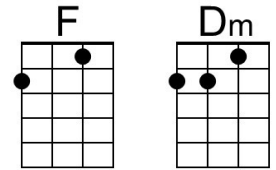

I want a dream lover so I don't have to dream a-lone.

A#m C# A#m C#  
 Please don't make me dream alone. I beg you don't make me dream alone.

A#m C# | ↓ ↓ ↓ C#  
 No, I don't wanna dream alone. **(Hold)**

A#m C# A#m C#  
 Please don't make me dream alone. I beg you don't make me dream alone.

A#m C# | ↓ ↓ ↓ C#  
 No, I don't wanna dream alone. **(Hold)**

# Dream Lover (Bobby Darin, 1959) (F)

Dream Lover by Bobby Darin (F - 132 BPM) – **C Tuning**

**Intro** F | Dm | F | Dm |

F Dm  
 \_\_\_ Every night I hope and pray, \_\_\_ a dream lover will come my way  
 F Dm  
 \_\_\_ A girl to hold in my arms \_\_\_ and know the magic of her charms  
 F C7 F Bb  
 Because I want \_ a girl \_ to call \_ my own  
 F Dm Bb C F | C7  
 I want a \_ dream lover so I don't have to dream a-lone.