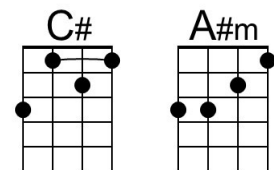

I want a dream lover so I don't have to dream a-lone.

A#m C# A#m C#  
 Please don't make me dream alone. I beg you don't make me dream alone.

A#m C# | ↓ ↓ ↓ C#  
 No, I don't wanna dream alone. **(Hold)**

## Intro C | Am | C | Am |

C Am  
 \_\_\_ Every night I hope and pray, \_\_\_ a dream lover will come my way  
 C Am  
 \_\_\_ A girl to hold in my arms \_\_\_ and know the magic of her charms  
 C G7 C F  
 Because I want \_ a girl \_ to call \_ my own  
 C Am F G C | G7  
 I want a \_ dream lover so I don't have to dream a-lone.

C Am  
 \_\_\_ Dream lover, where are you \_\_\_ with a love oh so true,  
 C Am  
 \_\_\_ And a hand that I can hold, \_\_\_ to feel you near when I grow old?  
 C G7 C F  
 Because I want \_ a girl \_ to call \_ my own  
 C Am F G C | C7  
 I want a dream lover so I don't have to dream a-lone.

## Bridge

F C  
 \_\_\_ Someday, I don't know how \_ I hope she'll hear my plea  
 D7 G G7  
 \_\_\_ Some way, I don't know how, \_\_\_ She'll bring her love to me

C Am  
 \_\_\_ Dream lover, until then, \_\_\_ I'll go to sleep and dream again  
 C Am  
 \_\_\_ That's the only thing to do, \_\_\_ until my lovers dreams come true.  
 C G7 C F  
 Because I want \_ a girl \_ to call \_ my own  
 C Am F G C | G#7  
 I want a dream lover so I don't have to dream a-lone.