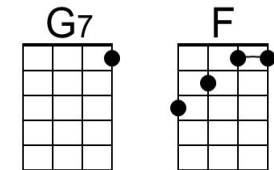

C Am
___ Dream lover, where are you ___ with a love oh so true,
C Am
___ And a hand that I can hold, ___ to feel you near when I grow old?
C G7 C F
Because I want _ a girl _ to call _ my own
C Am F G C | C7
I want a dream lover so I don't have to dream a-lone.