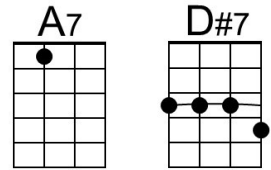

Bridge

C G
___ Someday, I don't know how _ I hope she'll hear my plea.
A7 D D7
___ Some way, I don't know how, ___ She'll bring her love to me.

G Em
___ Dream lover, until then, ___ I'll go to sleep and dream again
G Em
___ That's the only thing to do, ___ until my lovers dreams come true.
G D7 G C
Because I want _ a girl _ to call _ my own
G Em C D G | D#7
I want a dream lover so I don't have to dream a-lone.