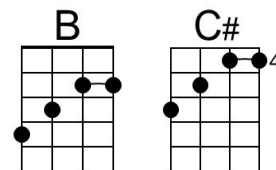

F# D#m
___ Dream lover, until then, ___ I'll go to sleep and dream again,
F# D#m
___ That's the only thing to do, ___ until my lovers dreams come true.
F# C#7 F# B
Because I want _ a girl _ to call _ my own
F# D#m B C# F#
I want a dream lover so I don't have to dream a-lone.

D#m F# D#m F#
Please don't make me dream alone. I beg you don't make me dream alone.
D#m F# | ↓ ↓ ↓ F#
No, I don't wanna dream alone. **(Hold)**