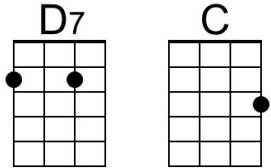

# Dream Lover (Bobby Darin, 1959) (G)

Dream Lover by Bobby Darin (F - 132 BPM) – **C Tuning**

**Intro** G | Em | G | Em |

G Em  
 \_\_\_ Every night I hope and pray, \_\_\_ a dream lover will come my way  
 G Em  
 \_\_\_ A girl to hold in my arms \_\_\_ and know the magic of her charms  
 G D7 G C  
 Because I want \_ a girl \_ to call \_ my own  
 G Em C D G | D7  
 I want a \_ dream lover so I don't have to dream a-lone.