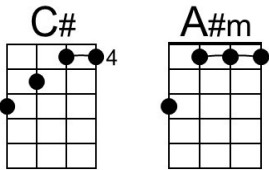

C# A#m  
 \_\_\_ Dream lover, until then, \_\_\_ I'll go to sleep and dream again

C# A#m  
 \_\_\_ That's the only thing to do, \_\_\_ until my lovers dreams come true

C# G#7 C# F#  
 Because I want \_\_\_ a girl \_\_\_ to call my own  
 C# A#m F# G# C#

I want a dream lover so I don't have to dream a-lone.

A#m C# A#m C#  
 Please don't make me dream alone. I beg you don't make me dream alone.

A#m C# | ↓ ↓ ↓ C#  
 No, I don't wanna dream alone. **(Hold)**

# Dream Lover (Bobby Darin, 1959) (G)

Dream Lover by Bobby Darin (F - 132 BPM) – **C Tuning**

**Intro** G | Em | G | Em |

G Em  
 \_\_\_ Every night I hope and pray, \_\_\_ a dream lover will come my way  
 G Em  
 \_\_\_ A girl to hold in my arms \_\_\_ and know the magic of her charms  
 G D7 G C  
 Because I want \_ a girl \_ to call \_ my own  
 G Em C D G | D7  
 I want a \_ dream lover so I don't have to dream a-lone.

# Dream Lover (Bobby Darin, 1959) (G)

Dream Lover by Bobby Darin (F - 132 BPM) – **G Tuning**

**Intro** G | Em | G | Em |

G Em  
 \_\_\_ Every night I hope and pray, \_\_\_ a dream lover will come my way  
 G Em  
 \_\_\_ A girl to hold in my arms \_\_\_ and know the magic of her charms  
 G D7 G C  
 Because I want \_ a girl \_ to call \_ my own  
 G Em C D G | D7  
 I want a \_ dream lover so I don't have to dream a-lone.