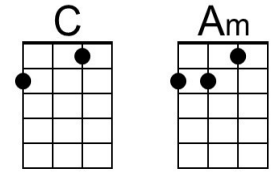

Dream Lover (Bobby Darin, 1959) (C)

Dream Lover by Bobby Darin (F) – **G Tuning**

2/2 – 132 BPM

Intro C | Am | C | Am |

C Am
___ Every night I hope and pray, ___ a dream lover will come my way
C Am
___ A girl to hold in my arms ___ and know the magic of her charms
C G7 C F
Because I want _ a girl _ to call _ my own
C Am F G C | G7
I want a _ dream lover so I don't have to dream a-lone.