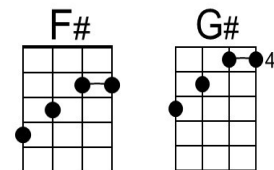

A#m C# A#m C#
Please don't make me dream alone. I beg you don't make me dream alone.

A#m C# | ↓ ↓ ↓ C#
No, I don't wanna dream alone. **(Hold)**