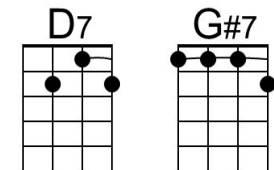

Bridge

F C
___ Someday, I don't know how _ I hope she'll hear my plea
D7 G G7
___ Some way, I don't know how, ___ She'll bring her love to me

C Am
___ Dream lover, until then, ___ I'll go to sleep and dream again
C Am
___ That's the only thing to do, ___ until my lovers dreams come true.
C G7 C F
Because I want _ a girl _ to call _ my own
C Am F G C | G#7
I want a dream lover so I don't have to dream a-lone.