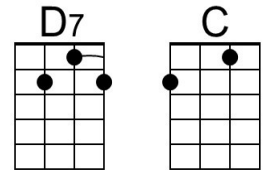

Dream Lover (Bobby Darin, 1959) (G)

Dream Lover by Bobby Darin (F - 132 BPM) – **G Tuning**

Intro G | Em | G | Em |

G Em
___ Every night I hope and pray, ___ a dream lover will come my way
G Em
___ A girl to hold in my arms ___ and know the magic of her charms
G D7 G C
Because I want _ a girl _ to call _ my own
G Em C D G | D7
I want a _ dream lover so I don't have to dream a-lone.

G Em
___ Dream lover, where are you ___ with a love oh so true,
G Em
___ And a hand that I can hold, ___ to feel you near when I grow old?
G D7 G C
Because I want _ a girl _ to call _ my own
G Em C D G | G7
I want a dream lover so I don't have to dream a-lone.