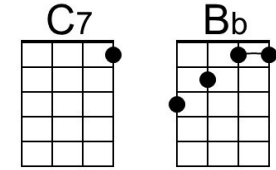

F Dm
___ Dream lover, where are you ___ with a love oh so true,
F Dm
___ And a hand that I can hold, ___ to feel you near when I grow old?
F C7 F Bb
Because I want _ a girl _ to call _ my own
F Dm Bb C F | F7
I want a dream lover so I don't have to dream a-lone.