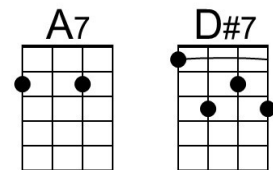

Bridge

C G
___ Someday, I don't know how _ I hope she'll hear my plea.
A7 D D7
___ Some way, I don't know how, ___ She'll bring her love to me.

G Em
___ Dream lover, until then, ___ I'll go to sleep and dream again
G Em
___ That's the only thing to do, ___ until my lovers dreams come true.
G D7 G C
Because I want _ a girl _ to call _ my own
G Em C D G | D#7
I want a dream lover so I don't have to dream a-lone.