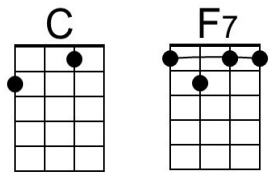

Dream Lover (Bobby Darin, 1959) (F)

Dream Lover by Bobby Darin (F - 132 BPM) – **G Tuning**

Intro F | Dm | F | Dm |

F Dm
___ Every night I hope and pray, ___ a dream lover will come my way
F Dm
___ A girl to hold in my arms ___ and know the magic of her charms
F C7 F Bb
Because I want _ a girl _ to call _ my own
F Dm Bb C F | C7
I want a _ dream lover so I don't have to dream a-lone.

F Dm
___ Dream lover, where are you ___ with a love oh so true,
F Dm
___ And a hand that I can hold, ___ to feel you near when I grow old?
F C7 F Bb
Because I want _ a girl _ to call _ my own
F Dm Bb C F | F7
I want a dream lover so I don't have to dream a-lone.

Bridge

Bb F
___ Someday, I don't know how _ I hope she'll hear my plea
G7 C C7
___ Some way, I don't know how, ___ She'll bring her love to me

F Dm
___ Dream lover, until then, ___ I'll go to sleep and dream again
F Dm
___ That's the only thing to do, ___ until my lovers dreams come true.
F C7 F Bb
Because I want _ a girl _ to call _ my own
F Dm Bb C F | C#7
I want a dream lover so I don't have to dream a-lone.

F# D#m
___ Dream lover, until then, ___ I'll go to sleep and dream again,
F# D#m
___ That's the only thing to do, ___ until my lovers dreams come true.
F# C#7 F# B
Because I want _ a girl _ to call _ my own
F# D#m B C# F#
I want a dream lover so I don't have to dream a-lone.

D#m F# D#m F#
Please don't make me dream alone. I beg you don't make me dream alone.
D#m F# | ↓ ↓ ↓ F#
No, I don't wanna dream alone. **(Hold)**