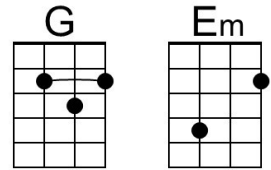

# Dream Lover (Bobby Darin, 1959) (G)

Dream Lover by Bobby Darin (F - 132 BPM) – **C Tuning**

**Intro** G | Em | G | Em |

G Em  
 \_\_\_ Every night I hope and pray, \_\_\_ a dream lover will come my way  
 G Em  
 \_\_\_ A girl to hold in my arms \_\_\_ and know the magic of her charms  
 G D7 G C  
 Because I want \_ a girl \_ to call \_ my own  
 G Em C D G | D7  
 I want a \_ dream lover so I don't have to dream a-lone.