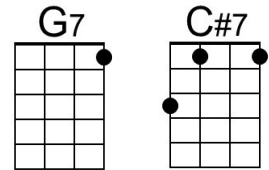

Bridge

Bb F
___ Someday, I don't know how _ I hope she'll hear my plea
G7 C C7
___ Some way, I don't know how, ___ She'll bring her love to me

F Dm
___ Dream lover, until then, ___ I'll go to sleep and dream again
F Dm
___ That's the only thing to do, ___ until my lovers dreams come true.
F C7 F Bb
Because I want _ a girl _ to call _ my own
F Dm Bb C F | C#7
I want a dream lover so I don't have to dream a-lone.