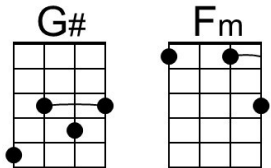

Dream Lover (Bobby Darin, 1959) (G)

Dream Lover by Bobby Darin (F - 132 BPM) – **C Tuning**

Intro G | Em | G | Em |

G Em
___ Every night I hope and pray, ___ a dream lover will come my way
G Em
___ A girl to hold in my arms ___ and know the magic of her charms
G D7 G C
Because I want _ a girl _ to call _ my own
G Em C D G | D7
I want a _ dream lover so I don't have to dream a-lone.

G Em
___ Dream lover, where are you ___ with a love oh so true,
G Em
___ And a hand that I can hold, ___ to feel you near when I grow old?
G D7 G C
Because I want _ a girl _ to call _ my own
G Em C D G | G7
I want a dream lover so I don't have to dream a-lone.

Bridge

C G
___ Someday, I don't know how _ I hope she'll hear my plea.
A7 D D7
___ Some way, I don't know how, ___ She'll bring her love to me.

G Em
___ Dream lover, until then, ___ I'll go to sleep and dream again
G Em
___ That's the only thing to do, ___ until my lovers dreams come true.
G D7 G C
Because I want _ a girl _ to call _ my own
G Em C D G | D#7
I want a dream lover so I don't have to dream a-lone.

G# Fm
___ Dream lover, until then, ___ I'll go to sleep and dream again
G# Fm
___ That's the only thing to do, ___ until my lovers dreams come true
G# D#7 G# C#
Because I want _ a girl _ to call _ my own
G# Fm C# D# G#
I want a dream lover so I don't have to dream a-lone.

Fm G# Fm G#
Please don't make me dream alone. I beg you don't make me dream alone.
Fm G# | ↓ ↓ ↓ G#
No, I don't wanna dream alone. **(Hold)**