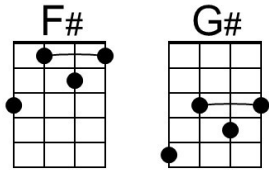

C Am  
 \_\_\_ That's the only thing to do, \_\_\_ until my lovers dreams come true.

C G7 C F  
 Because I want \_\_\_ a girl \_\_\_ to call \_\_\_ my own  
 C Am F G C | G#7

I want a dream lover so I don't have to dream a-lone.

C# A#m  
 \_\_\_ Dream lover, until then, \_\_\_ I'll go to sleep and dream again

C# A#m  
 \_\_\_ That's the only thing to do, \_\_\_ until my lovers dreams come true

C# G#7 C# F#  
 Because I want \_\_\_ a girl \_\_\_ to call my own  
 C# A#m F# G# C#

I want a dream lover so I don't have to dream a-lone.

A#m C# A#m C#  
 Please don't make me dream alone. I beg you don't make me dream alone.

A#m C# | ↓ ↓ ↓ C#  
 No, I don't wanna dream alone. **(Hold)**

# Dream Lover (Bobby Darin, 1959) (G)

Dream Lover by Bobby Darin (F - 132 BPM) – **C Tuning**

**Intro** G | Em | G | Em |

G Em  
 \_\_\_ Every night I hope and pray, \_\_\_ a dream lover will come my way  
 G Em  
 \_\_\_ A girl to hold in my arms \_\_\_ and know the magic of her charms  
 G D7 G C  
 Because I want \_ a girl \_ to call \_ my own  
 G Em C D G | D7  
 I want a \_ dream lover so I don't have to dream a-lone.