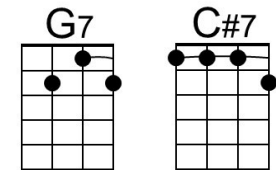

Bridge

Bb F
___ Someday, I don't know how _ I hope she'll hear my plea
G7 C C7
___ Some way, I don't know how, ___ She'll bring her love to me

F Dm
___ Dream lover, until then, ___ I'll go to sleep and dream again
F Dm
___ That's the only thing to do, ___ until my lovers dreams come true.
F C7 F Bb
Because I want _ a girl _ to call _ my own
F Dm Bb C F | C#7
I want a dream lover so I don't have to dream a-lone.