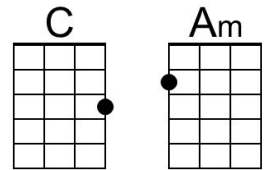

C# A#m  
 \_\_\_ Dream lover, until then, \_\_\_ I'll go to sleep and dream again

C# A#m  
 \_\_\_ That's the only thing to do, \_\_\_ until my lovers dreams come true

C# G#7 C# F#  
 Because I want \_\_\_ a girl \_\_\_ to call my own  
 C# A#m F# G# C#

I want a dream lover so I don't have to dream a-lone.

A#m C# A#m C#  
 Please don't make me dream alone. I beg you don't make me dream alone.

A#m C# | ↓ ↓ ↓ C#  
 No, I don't wanna dream alone. **(Hold)**

# Dream Lover (Bobby Darin, 1959) (G)

Dream Lover by Bobby Darin (F - 132 BPM) – **C Tuning**

**Intro** G | Em | G | Em |

G Em  
 \_\_\_ Every night I hope and pray, \_\_\_ a dream lover will come my way  
 G Em  
 \_\_\_ A girl to hold in my arms \_\_\_ and know the magic of her charms  
 G D7 G C  
 Because I want \_ a girl \_ to call \_ my own  
 G Em C D G | D7  
 I want a \_ dream lover so I don't have to dream a-lone.

# Dream Lover (Bobby Darin, 1959) (G)

Dream Lover by Bobby Darin (F - 132 BPM) – **G Tuning**

**Intro** G | Em | G | Em |

G Em  
 \_\_\_ Every night I hope and pray, \_\_\_ a dream lover will come my way  
 G Em  
 \_\_\_ A girl to hold in my arms \_\_\_ and know the magic of her charms  
 G D7 G C  
 Because I want \_ a girl \_ to call \_ my own  
 G Em C D G | D7  
 I want a \_ dream lover so I don't have to dream a-lone.