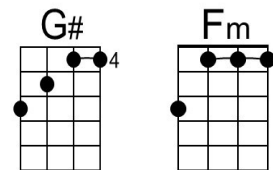

G# Fm
___ Dream lover, until then, ___ I'll go to sleep and dream again
G# Fm
___ That's the only thing to do, ___ until my lovers dreams come true
G# D#7 G# C#
Because I want _ a girl _ to call _ my own
G# Fm C# D# G#
I want a dream lover so I don't have to dream a-lone.