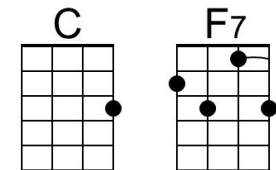

F Dm
___ Dream lover, where are you ___ with a love oh so true,
F Dm
___ And a hand that I can hold, ___ to feel you near when I grow old?
F C7 F Bb
Because I want _ a girl _ to call _ my own
F Dm Bb C F | F7
I want a dream lover so I don't have to dream a-lone.