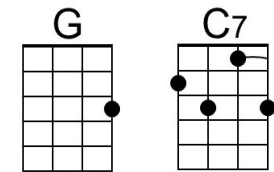

C Am
___ Dream lover, where are you ___ with a love oh so true,
C Am
___ And a hand that I can hold, ___ to feel you near when I grow old?
C G7 C F
Because I want _ a girl _ to call _ my own
C Am F G C | C7
I want a dream lover so I don't have to dream a-lone.