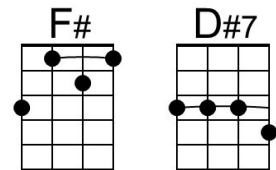

C G7 C F  
 Because I want \_\_\_ a girl \_\_\_ to call \_\_\_ my own  
 C Am F G C | C7

I want a dream lover so I don't have to dream a-lone.

# Dream Lover (Bobby Darin, 1959) (F)

Dream Lover by Bobby Darin (F - 132 BPM) – **C Tuning**

**Intro** F | Dm | F | Dm |

F Dm  
 \_\_\_ Every night I hope and pray, \_\_\_ a dream lover will come my way  
 F Dm  
 \_\_\_ A girl to hold in my arms \_\_\_ and know the magic of her charms  
 F C7 F Bb  
 Because I want \_ a girl \_ to call \_ my own  
 F Dm Bb C F | C7  
 I want a \_ dream lover so I don't have to dream a-lone.

F Dm  
 \_\_\_ Dream lover, where are you \_\_\_ with a love oh so true,  
 F Dm  
 \_\_\_ And a hand that I can hold, \_\_\_ to feel you near when I grow old?  
 F C7 F Bb  
 Because I want \_ a girl \_ to call \_ my own  
 F Dm Bb C F | F7  
 I want a dream lover so I don't have to dream a-lone.

**Bridge**

Bb F  
 \_\_\_ Someday, I don't know how \_ I hope she'll hear my plea  
 G7 C C7  
 \_\_\_ Some way, I don't know how, \_\_\_ She'll bring her love to me

F Dm  
 \_\_\_ Dream lover, until then, \_\_\_ I'll go to sleep and dream again  
 F Dm  
 \_\_\_ That's the only thing to do, \_\_\_ until my lovers dreams come true.  
 F C7 F Bb  
 Because I want \_ a girl \_ to call \_ my own  
 F Dm Bb C F | C#7  
 I want a dream lover so I don't have to dream a-lone.