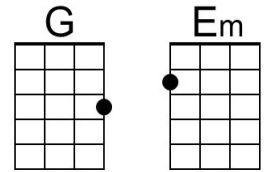

Dream Lover (Bobby Darin, 1959) (G)

Dream Lover by Bobby Darin (F - 132 BPM) – **G Tuning**

Intro G | Em | G | Em |

G Em
___ Every night I hope and pray, ___ a dream lover will come my way
G Em
___ A girl to hold in my arms ___ and know the magic of her charms
G D7 G C
Because I want _ a girl _ to call _ my own
G Em C D G | D7
I want a _ dream lover so I don't have to dream a-lone.

G Em
___ Dream lover, where are you ___ with a love oh so true,
G Em
___ And a hand that I can hold, ___ to feel you near when I grow old?
G D7 G C
Because I want _ a girl _ to call _ my own
G Em C D G | G7
I want a dream lover so I don't have to dream a-lone.