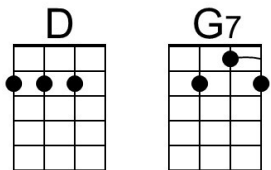

Dream Lover (Bobby Darin, 1959) (G)

Dream Lover by Bobby Darin (F - 132 BPM) – **C Tuning**

Intro G | Em | G | Em |

G Em
___ Every night I hope and pray, ___ a dream lover will come my way
G Em
___ A girl to hold in my arms ___ and know the magic of her charms
G D7 G C
Because I want _ a girl _ to call _ my own
G Em C D G | D7
I want a _ dream lover so I don't have to dream a-lone.

G Em
___ Dream lover, where are you ___ with a love oh so true,
G Em
___ And a hand that I can hold, ___ to feel you near when I grow old?
G D7 G C
Because I want _ a girl _ to call _ my own
G Em C D G | G7
I want a dream lover so I don't have to dream a-lone.

Bridge

C G
___ Someday, I don't know how _ I hope she'll hear my plea.
A7 D D7
___ Some way, I don't know how, ___ She'll bring her love to me.

G Em
___ Dream lover, until then, ___ I'll go to sleep and dream again
G Em
___ That's the only thing to do, ___ until my lovers dreams come true.
G D7 G C
Because I want _ a girl _ to call _ my own
G Em C D G | D#7
I want a dream lover so I don't have to dream a-lone.

G# Fm
___ Dream lover, until then, ___ I'll go to sleep and dream again
G# Fm
___ That's the only thing to do, ___ until my lovers dreams come true
G# D#7 G# C#
Because I want _ a girl _ to call _ my own
G# Fm C# D# G#
I want a dream lover so I don't have to dream a-lone.

Fm G# Fm G#
Please don't make me dream alone. I beg you don't make me dream alone.
Fm G# | ↓ ↓ ↓ G#
No, I don't wanna dream alone. **(Hold)**