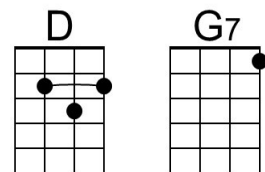

Dream Lover (Bobby Darin, 1959) (G)

Dream Lover by Bobby Darin (F - 132 BPM) – **G Tuning**

Intro G | Em | G | Em |

G Em
___ Every night I hope and pray, ___ a dream lover will come my way
G Em
___ A girl to hold in my arms ___ and know the magic of her charms
G D7 G C
Because I want _ a girl _ to call _ my own
G Em C D G | D7
I want a _ dream lover so I don't have to dream a-lone.

G Em
___ Dream lover, where are you ___ with a love oh so true,
G Em
___ And a hand that I can hold, ___ to feel you near when I grow old?
G D7 G C
Because I want _ a girl _ to call _ my own
G Em C D G | G7
I want a dream lover so I don't have to dream a-lone.

Bridge

C G
___ Someday, I don't know how _ I hope she'll hear my plea.
A7 D D7
___ Some way, I don't know how, ___ She'll bring her love to me.

G Em
___ Dream lover, until then, ___ I'll go to sleep and dream again
G Em
___ That's the only thing to do, ___ until my lovers dreams come true.
G D7 G C
Because I want _ a girl _ to call _ my own
G Em C D G | D#7
I want a dream lover so I don't have to dream a-lone.

G# Fm
___ Dream lover, until then, ___ I'll go to sleep and dream again
G# Fm
___ That's the only thing to do, ___ until my lovers dreams come true
G# D#7 G# C#
Because I want _ a girl _ to call _ my own
G# Fm C# D# G#
I want a dream lover so I don't have to dream a-lone.

Fm G# Fm G#
Please don't make me dream alone. I beg you don't make me dream alone.
Fm G# | ↓ ↓ ↓ G#
No, I don't wanna dream alone. **(Hold)**