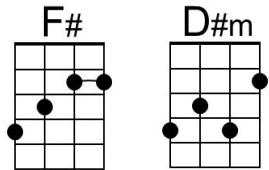

F# D#m
___ Dream lover, until then, ___ I'll go to sleep and dream again,
F# D#m
___ That's the only thing to do, ___ until my lovers dreams come true.
F# C#7 F# B
Because I want _ a girl _ to call _ my own
F# D#m B C# F#
I want a dream lover so I don't have to dream a-lone.