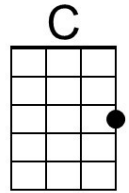

My Boy Lollipop (Robert Spencer, mid-1950s) (C)

My Boy Lollipop by Millie Small (1964) (D – 143 BPM)

Intro C

C
F
G
C
F
 My boy Lollipop; you make my heart go giddy up,
G
C
F
G
C
 You are as sweet as candy; _ you're my sugar dandy.

F
G
C
F
G
C
 _ Oh, oh, my boy Lollipop; _ never, _ ever leave me,
F
G
C
F
G
C
C7
 _ Because it would grieve me; _ my heart told me so.

Chorus

F
C
C7
 I love you, I love you, I love you so, that I want you to know.
F
G7
 I need you, I need you, I need you so and I'll never let you go.

C
D
G
C
D
G
 _ Oh, oh, my boy Lollipop; _ never, _ ever leave me,
C
D
G
C
D
G
G7
 _ Because it would grieve me; _ my heart told me so.

Chorus

C
G
G7
 I love you, I love you, I love you so, that I want you to know.
C
D7
 I need you, I need you, I need you so and I'll never let you go.

Outro

C
D
G
C
D
G
 _ Oh, my Lolli-pop, _ Oh, my Lolli-pop.
C
D
G
C
D
G
|
D
|
G
 _ Oh, my Lolli-pop, _ Oh, my Lolli-pop.

Bari	<p>G</p>	<p>C</p>	<p>D</p>	<p>G7</p>	<p>D7</p>
------	----------	----------	----------	-----------	-----------