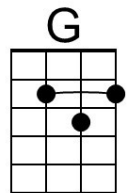

My Boy Lollipop (Robert Spencer, mid-1950s) (C)

My Boy Lollipop by Millie Small (1964) (D – 143 BPM)

Intro C

C
F
G
C
F
 My boy Lollipop; you make my heart go giddy up,
G
C
F
G
C
 You are as sweet as candy; _ you're my sugar dandy.

F
G
C
F
G
C
 _ Oh, oh, my boy Lollipop; _ never, _ ever leave me,
F
G
C
F
G
C
C7
 _ Because it would grieve me; _ my heart told me so.

Chorus

F
C
C7
 I love you, I love you, I love you so, that I want you to know.
F
G7
 I need you, I need you, I need you so and I'll never let you go.

C
D
G
C
D
G
 _ Oh, oh, my boy Lollipop; _ never, _ ever leave me,
C
D
G
C
D
G
G7
 _ Because it would grieve me; _ my heart told me so.

Chorus

C
G
G7
 I love you, I love you, I love you so, that I want you to know.
C
D7
 I need you, I need you, I need you so and I'll never let you go.