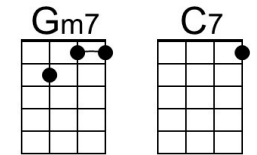

Dm   **Gm**   **C7**
Hello, hello again, Sh-boom, I'm hoping we'll meet again.