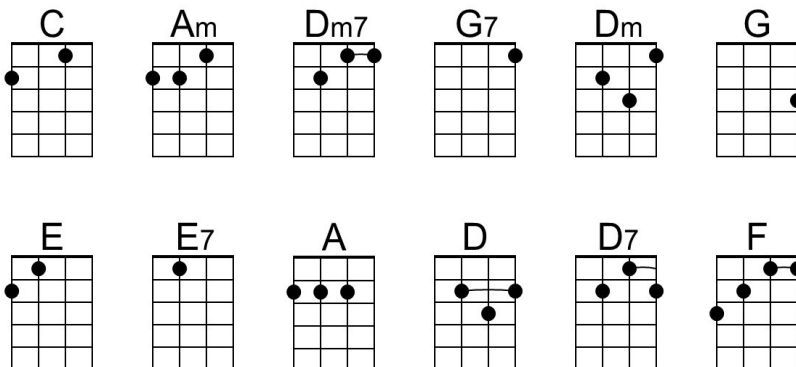

C **Am** **Dm7** **G7**
 Hey nonny, ding dong, a-lang a-lang a-lang.
C **Am** **Dm7** **G7**
 Boom ba-doh, ba-doo, ba-doo, ba-day.

C **Am**
 Oh, life could be a dream, *sh-boom*
Dm **G** **C** **Am**
 ___ If I could take you up in paradise up a-bove. *sh-boom*
Dm **G** **C** **Am**
 ___ If you would tell me I'm the only one that you love,
Dm **G7** **C**
 Life could be a dream, sweet-heart.

Bridge

E **E7** **A**
 Now, every time I look at you, something is on my mind.
D **D7** **F** **G**
 If you'd do what I want you to, baby, we'd be so fine.

Bari

C **Am**
Oh, life could be a dream, *sh-boom*,
Dm **G** **C** **Am**
___ If I could take you up in paradise up a-bove. *sh-boom*
Dm **G** **C** **Am** **Dm** **G7** **C**
___ If you would tell me I'm the only one that you love, life could be a dream, sweet-heart.

Bridge

A **A7** **D**
 Now, every time I look at you, something is on my mind.
G **G7** **Bb** **C**
 If you'd do what I want you to, baby, we'd be so fine.

Bari

A grid of 12 fingerboard diagrams for Bari guitar chords. The first row contains F, Dm, Gm7, C7, Gm, and C. The second row contains A, A7, D, G, G7, and Bb. Each diagram shows the fretting pattern for the respective chord on a six-string guitar.

Bridge

B **B7** **E**
 Now, every time I look at you, something is on my mind.
A **A7** **C** **D**
 If you'd do what I want you to, baby, we'd be so fine.

Bari

A grid of 12 guitar chord diagrams for Bari guitar style, arranged in two rows of six. The chords are: G, Em, Am7, D7, Am, D (top row); B, B7, E, A, A7, C (bottom row).