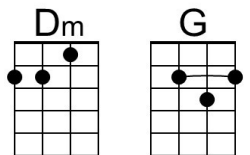

Sh-Boom (Life Could Be A Dream) (C)

(James Keyes, Claude Feaster, Carl Feaster, Floyd F. McRae, and James Edwards, 1954)

Sh-boom by The Crew Cuts (F – 130 BPM) – **Sh-boom** by The Chords (F – 137 BPM)

Intro

C   **Am**   **Dm7**   **G7**
Hey nonny, ding dong, a-lang a-lang a-lang.
C   **Am**   **Dm7**   **G7**
Boom ba-doh, ba-doo, ba-doo, ba-day.