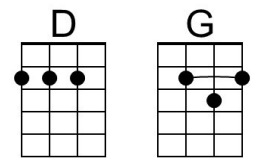

Bridge

E **E7** **A**
 Now, every time I look at you, something is on my mind.
D **D7** **F** **G**
 If you'd do what I want you to, baby, we'd be so fine.

Bari

C **Am**
Oh, life could be a dream, *sh-boom*,
Dm **G** **C** **Am**
___ If I could take you up in paradise up a-bove. *sh-boom*
Dm **G** **C** **Am** **Dm** **G7** **C**
___ If you would tell me I'm the only one that you love, life could be a dream, sweet-heart.

F **Dm** **Gm7** **C7**
 Hey nonny, ding dong, a-lang a-lang a-lang.
F **Dm** **Gm7** **C7**
 Boom ba-doh, ba-doo, ba-doo, ba-day.

F **Dm**
 Oh, life could be a dream, *sh-boom*
Gm **C** **F** **Dm**
 ___ If I could take you up in paradise up a-bove. *sh-boom*
Gm **C** **F** **Dm**
 ___ If you would tell me I'm the only one that you love,
Gm **C7** **F**
 Life could be a dream, sweet-heart.

Bridge

A **A7** **D**
 Now, every time I look at you, something is on my mind.
G **G7** **Bb** **C**
 If you'd do what I want you to, baby, we'd be so fine.

Bari

A grid of 12 fingerboard diagrams for Bari guitar chords. The first row contains F, Dm, Gm7, C7, Gm, and C. The second row contains A, A7, D, G, G7, and Bb. Each diagram shows the fretting pattern for the respective chord on a six-string guitar.

Bridge

B **B7** **E**
 Now, every time I look at you, something is on my mind.
A **A7** **C** **D**
 If you'd do what I want you to, baby, we'd be so fine.

Bari

A grid of 12 guitar chord diagrams for Bari guitar style, arranged in two rows of six. The chords are: G, Em, Am7, D7, Am, D (top row); B, B7, E, A, A7, C (bottom row).