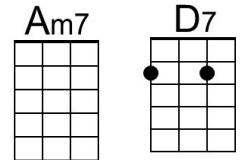

Sh-Boom (Life Could Be A Dream) (G)

(James Keyes, Claude Feaster, Carl Feaster, Floyd F. McRae, and James Edwards, 1954)

Sh-boom by The Crew Cuts (F – 130 BPM) - **Sh-boom** by The Chords (F – 137 BPM)

Intro

G **Em** **Am7** **D7**
Hey nonny, ding dong, a-lang a-lang a-lang.
G **Em** **Am7** **D7**
Boom ba-doh, ba-doo, ba-doo, ba-day.

G **Em**
Oh, life could be a dream, *sh-boom*
Am **D** **G** **Em**
___ If I could take you up in paradise up a-bove. *sh-boom*
Am **D** **G** **Em**
___ If you would tell me I'm the only one that you love,
Am **D7** **G**
Life could be a dream, sweet-heart.

Em **Am** **D7**
Hello, hello again, Sh-boom, I'm hoping we'll meet again.

G **Em**
Oh, life could be a dream, *sh-boom*
Am **D** **G** **Em**
___ If only all my precious plans would come true, *sh-boom*
Am **D** **G** **Em**
___ If you would let me spend my whole life loving you,
Am **D7** **G**
Life could be a dream, sweet-heart.

Bridge

B **B7** **E**
Now, every time I look at you, something is on my mind.
A **A7** **C** **D**
If you'd do what I want you to, baby, we'd be so fine.

Bari

A grid of 12 guitar chord diagrams for Bari guitar style, arranged in two rows of six. The chords are: G, Em, Am7, D7, Am, D (top row); B, B7, E, A, A7, C (bottom row).