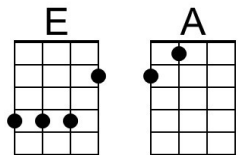

Bridge

A **A7** **D**
 Now, every time I look at you, something is on my mind.
G **G7** **Bb** **C**
 If you'd do what I want you to, baby, we'd be so fine.

Bari

A grid of 12 fingerboard diagrams for Bari guitar chords. The first row contains F, Dm, Gm7, C7, Gm, and C. The second row contains A, A7, D, G, G7, and Bb. Each diagram shows the fretting pattern for the respective chord on a six-string guitar.

Bridge

A **A7** **D**
Now, every time I look at you, something is on my mind.
G **G7** **Bb** **C** | **C**
If you'd do what I want you to, baby, we'd be so fine.

F **Dm**
Oh, life could be a dream, *sh-boom*,
Gm **C** **F** **Dm**
___ If I could take you up in paradise up a-bove. *sh-boom*
Gm **C** **F** **Dm** **Gm** **C7** **F**
___ If you would tell me I'm the only one that you love, life could be a dream, sweet-heart.

G **Em** **Am7** **D7**
 Hey nonny, ding dong, a-lang a-lang a-lang.
G **Em** **Am7** **D7**
 Boom ba-doh, ba-doo, ba-doo, ba-day.

G **Em**
 Oh, life could be a dream, *sh-boom*
Am **D** **G** **Em**
 ___ If I could take you up in paradise up a-bove. *sh-boom*
Am **D** **G** **Em**
 ___ If you would tell me I'm the only one that you love,
Am **D7** **G**
 Life could be a dream, sweet-heart.

Bridge

B **B7** **E**
 Now, every time I look at you, something is on my mind.
A **A7** **C** **D**
 If you'd do what I want you to, baby, we'd be so fine.

Bari

A grid of 12 guitar chord diagrams for Bari guitar style, arranged in two rows of six. The chords are: G, Em, Am7, D7, Am, D (top row); B, B7, E, A, A7, C (bottom row).