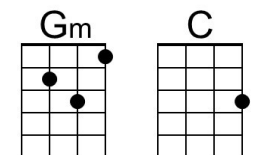

Dm   **Gm**   **C7**
Hello, hello again, Sh-boom, I'm hoping we'll meet again.