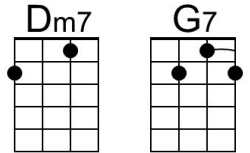

Sh-Boom (Life Could Be A Dream) (C)

(James Keyes, Claude Feaster, Carl Feaster, Floyd F. McRae, and James Edwards, 1954)

Sh-boom by The Crew Cuts (F – 130 BPM) – **Sh-boom** by The Chords (F – 137 BPM)

Intro

C   **Am**   **Dm7**   **G7**
Hey nonny, ding dong, a-lang a-lang a-lang.
C   **Am**   **Dm7**   **G7**
Boom ba-doh, ba-doo, ba-doo, ba-day.