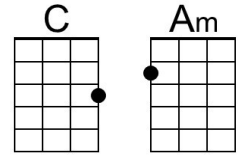

Sh-Boom (Life Could Be A Dream) (C)

(James Keyes, Claude Feaster, Carl Feaster, Floyd F. McRae, and James Edwards, 1954)

Sh-boom by The Crew Cuts (F – 130 BPM) – **Sh-boom** by The Chords (F – 137 BPM)

Intro

C   **Am**   **Dm7**   **G7**
Hey nonny, ding dong, a-lang a-lang a-lang.
C   **Am**   **Dm7**   **G7**
Boom ba-doh, ba-doo, ba-doo, ba-day.