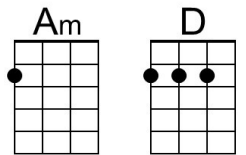

Em **Am** **D7**
Hello, hello again, Sh-boom, I'm hoping we'll meet again.

G **Em**
Oh, life could be a dream, *sh-boom*
Am **D** **G** **Em**
___ If only all my precious plans would come true, *sh-boom*
Am **D** **G** **Em**
___ If you would let me spend my whole life loving you,
Am **D7** **G**
Life could be a dream, sweet-heart.