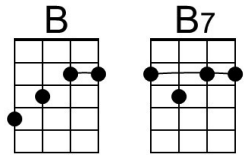

Bridge

A **A7** **D**
 Now, every time I look at you, something is on my mind.
G **G7** **Bb** **C**
 If you'd do what I want you to, baby, we'd be so fine.

Bari

A grid of 12 fingerboard diagrams for Bari guitar chords. The first row contains F, Dm, Gm7, C7, Gm, and C. The second row contains A, A7, D, G, G7, and Bb. Each diagram shows the fretting pattern for the respective chord on a six-string guitar.

Bridge

A **A7** **D**
Now, every time I look at you, something is on my mind.
G **G7** **Bb** **C** | **C**
If you'd do what I want you to, baby, we'd be so fine.

F **Dm**
Oh, life could be a dream, *sh-boom*,
Gm **C** **F** **Dm**
___ If I could take you up in paradise up a-bove. *sh-boom*
Gm **C** **F** **Dm** **Gm** **C7** **F**
___ If you would tell me I'm the only one that you love, life could be a dream, sweet-heart.

G **Em** **Am7** **D7**
 Hey nonny, ding dong, a-lang a-lang a-lang.
G **Em** **Am7** **D7**
 Boom ba-doh, ba-doo, ba-doo, ba-day.

G **Em**
 Oh, life could be a dream, *sh-boom*
Am **D** **G** **Em**
 ___ If I could take you up in paradise up a-bove. *sh-boom*
Am **D** **G** **Em**
 ___ If you would tell me I'm the only one that you love,
Am **D7** **G**
 Life could be a dream, sweet-heart.

Bridge

B **B7** **E**
 Now, every time I look at you, something is on my mind.
A **A7** **C** **D**
 If you'd do what I want you to, baby, we'd be so fine.

Bari

A grid of 12 guitar chord diagrams for Bari guitar style, arranged in two rows of six. The chords are: G, Em, Am7, D7, Am, D (top row); B, B7, E, A, A7, C (bottom row).