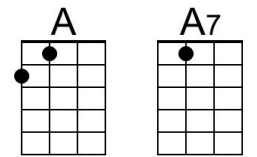

F   **Dm**
Oh, life could be a dream, *sh-boom*
Gm   **C**   **F**   **Dm**
___ If only all my precious plans would come true, *sh-boom*
Gm   **C**   **F**   **Dm**
___ If you would let me spend my whole life loving you,
Gm   **C7**   **F**
Life could be a dream, sweet-heart.