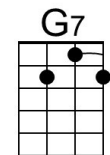

**Am** I can't see why the boy should sigh, when by his side is the girl he loves so true **E7**

**Am** All he has to say is, "Won't you be my bride? For I **D7** love you." **E7**

**Dm** Why should I be telling you this secret, when I know **C** that you can guess?" **Am**

**D7** Harvest moon will smile, shine on all the while, if the little girl should answer, "Yes." **G - G7**

**Chorus**

**Outro** **G7** So shine on, shine on, harvest moon, for me and my gal." **C** **G7** **C**

**Note.** Lyrics are from the 1908 sheet music except for changes to the first two lines of the chorus which originally read:

"Oh, shine on harvest moon, up in the sky.  
I ain't had no lovin' since April, January, June or July."