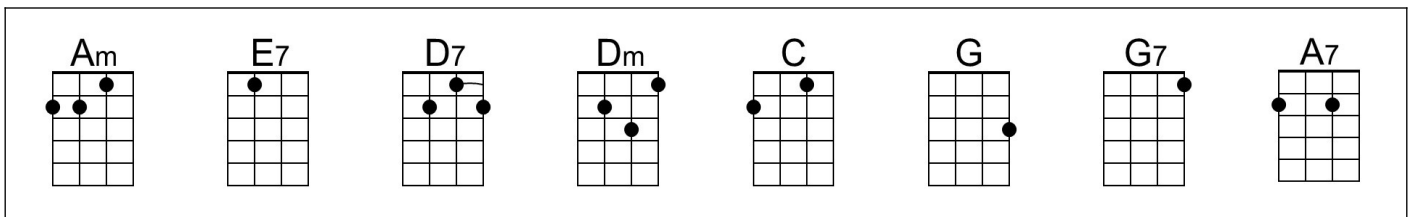

**Am** I can't see why the boy should sigh, when by his side is the girl he loves so true **E7**

**Am** All he has to say is, "Won't you be my bride? For I **D7** love you." **E7**

**Dm** Why should I be telling you this secret, when I know **C** that you can guess?" **Am**

**D7** Harvest moon will smile, shine on all the while, if the little girl should answer, "Yes." **G - G7**

**Chorus**

**Outro** **G7** So shine on, shine on, harvest moon, for me and my gal." **C** **G7** **C**

**Note.** Lyrics are from the 1908 sheet music except for changes to the first two lines of the chorus which originally read:

"Oh, shine on harvest moon, up in the sky.  
I ain't had no lovin' since April, January, June or July."