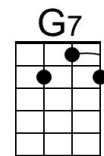

Chorus

D7 **G7**
"Oh, shine on, shine on, harvest moon, up in the sky.