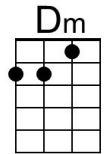

Shine On, Harvest Moon (Dm) – Version 3

(Nora Bayes and Jack Norworth for “The Follies of 1908”)

[Shine On, Harvest Moon](#) by Leon Redbone (1977) (Gm)

[Shine On, Harvest Moon](#) by Leon Redbone (Live) (Gm)

4/4 Time – Moderately

Intro Dm A7 | Dm A7 | Dm A7 | Dm A7

Dm **A7**
Night was mighty dark so you could hardly see, for the moon refused to shine.