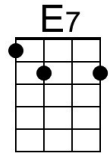

4/4 Time – Moderately

**Intro** Am E7 | Am E7 | Am E7 | Am E7

**Am** Night was mighty dark so you could hardly see, for the moon refused to shine. **E7**

**Am** Couple sitting underneath a willow tree, for love **D7** they pine. **E7**

**Dm** Little maid was kind afraid of darkness, so she said, "I guess I'll go." **Am**

**D7** Boy began to sigh, looked up at the sky, told the moon his little tale of woe: **G - G7**

**Chorus**

**A7** "Oh, shine on, shine on, harvest moon, up in the sky. **D7**

**Am** I can't see why the boy should sigh, when by his side is the girl he loves so true **E7**

**Am** All he has to say is, "Won't you be my bride? For I **D7** love you." **E7**

**Dm** Why should I be telling you this secret, when I know **C** that you can guess?" **Am**

## Intro Em B7 | Em B7 | Em B7 | Em B7

**Em** **B7**  
 Night was mighty dark so you could hardly see, for the moon refused to shine.

**Em** **A7** **B7**  
 Couple sitting underneath a willow tree, for love \_\_\_ they pine.