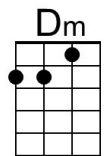

G7 I ain't had no lovin' since January, February, June or July. **C**

A7 Snow time ain't no time to stay **D7** out doors and spoon,