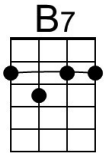

Em **A7** **B7**
Couple sitting underneath a willow tree, for love ___ they pine.

Am **G** **Em**
Little maid was kind afraid of darkness, so she said, "I guess I'll go."