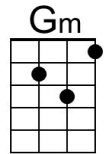

Shine On, Harvest Moon (Gm) – Version 3

(Nora Bayes and Jack Norworth for “The Follies of 1908”)

[Shine On, Harvest Moon](#) by Leon Redbone (1977) (Gm)

[Shine On, Harvest Moon](#) by Leon Redbone (Live) (Gm)

4/4 Time – Moderately

Intro Gm D7 | Gm D7 | Gm D7 | Gm D7

Gm Night was mighty dark so you could hardly see, for the moon refused to shine. **D7**