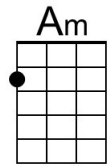

**Am** **E7**  
 Night was mighty dark so you could hardly see, for the moon refused to shine.

**Am** **D7** **E7**  
 Couple sitting underneath a willow tree, for love \_\_\_ they pine.

**Dm** **C6**  
 Little maid was kind afraid of darkness, so she said, “I guess I'll go.”

**D7** **G7**  
 Boy began to sigh, looked up at the sky, told the moon his little tale of woe:

**Chorus**

**A7** **D7**  
 “Oh, shine on, shine on, harvest moon, up in the sky.

**G7** **C6**  
 I ain't had no lovin' since January, February, June or July.

**A7** **D7**  
 Boy began to sigh, looked up at the sky, told the moon his little tale of woe:

**Chorus**

**E7** **A7**  
 “Oh, shine on, shine on, harvest moon, up in the sky.

**D7** **G6**  
 I ain't had no lovin' since January, February, June or July.

“Oh, shine on harvest moon, up in the sky.  
 I ain't had no lovin' since April, January, June or July.”

Em	B7	A7	Am	G6	D7	E7	E7
