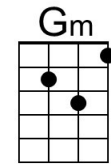

**D7** **G7**  
 Boy began to sigh, looked up at the sky, told the moon his little tale of woe:

**Chorus**

**A7** **D7**  
 “Oh, shine on, shine on, harvest moon, up in the sky.

**G7** **C6**  
 I ain't had no lovin' since January, February, June or July.

**Dm** **A7**  
 Night was mighty dark so you could hardly see, for the moon refused to shine.

**Dm** **G7** **A7**  
 Couple sitting underneath a willow tree, for love \_\_\_ they pine.

**Gm** **F6**  
 Little maid was kind afraid of darkness, so she said, "I guess I'll go."

**G7** **C7**  
 Boy began to sigh, looked up at the sky, told the moon his little tale of woe:

**Chorus**

**D7** **G7**  
 “Oh, shine on, shine on, harvest moon, up in the sky.

**C7** **F6**  
 I ain't had no lovin' since January, February, June or July.

**D7** **G7**  
 Snow time ain't no time to stay \_\_\_ out doors and spoon,

**C7** **F6**  
 So shine on, shine on, harvest moon, for me and my gal.”

**Repeat From Top**

**Outro** C7 F6

**Note.** Lyrics are from the 1908 sheet music except for changes to the first two lines of the chorus which originally read: