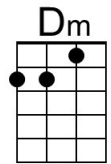

G7 **C6**
I ain't had no lovin' since January, February, June or July.

A7 **D7**
Snow time ain't no time to stay ___ out doors and spoon,

G7 **C6**
So shine on, shine on, harvest moon, for me and my gal.”