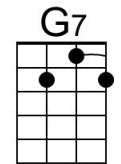

**D7** **G7**  
 Boy began to sigh, looked up at the sky, told the moon his little tale of woe:

**Chorus**

**A7** **D7**  
 “Oh, shine on, shine on, harvest moon, up in the sky.

**G7** **C6**  
 I ain't had no lovin' since January, February, June or July.

**A7** **D7**  
 Snow time ain't no time to stay \_\_\_ out doors and spoon,

**G7** **C6**  
 So shine on, shine on, harvest moon, for me and my gal.”

**Repeat From Top**

**Outro** G7 C6

**Note.** Lyrics are from the 1908 sheet music except for changes to the first two lines of the chorus which originally read:

“Oh, shine on harvest moon, up in the sky.  
 I ain't had no lovin' since April, January, June or July.”

Am 	E7 	D7 	Dm 	C6 	G7 	A7 	A7 
---	---	---	---	---	---	---	---

**A7** **D7**  
 Boy began to sigh, looked up at the sky, told the moon his little tale of woe:

**Chorus**

**E7** **A7**  
 “Oh, shine on, shine on, harvest moon, up in the sky.

**D7** **G6**  
 I ain't had no lovin' since January, February, June or July.