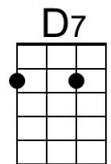

**Am** **E7**  
 Night was mighty dark so you could hardly see, for the moon refused to shine.

**Am** **D7** **E7**  
 Couple sitting underneath a willow tree, for love \_\_\_ they pine.

**Dm** **C6**  
 Little maid was kind afraid of darkness, so she said, “I guess I'll go.”

**D7** **G7**  
 Boy began to sigh, looked up at the sky, told the moon his little tale of woe:

**Chorus**

**A7** **D7**  
 “Oh, shine on, shine on, harvest moon, up in the sky.

**G7** **C6**  
 I ain't had no lovin' since January, February, June or July.

**A7** **D7**  
 Boy began to sigh, looked up at the sky, told the moon his little tale of woe:

**Chorus**

**E7** **A7**  
 “Oh, shine on, shine on, harvest moon, up in the sky.

**D7** **G6**  
 I ain't had no lovin' since January, February, June or July.

“Oh, shine on harvest moon, up in the sky.  
 I ain't had no lovin' since April, January, June or July.”

Em	B7	A7	Am	G6	D7	E7	E7
