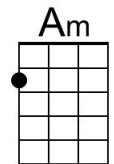

“Oh, shine on harvest moon, up in the sky.  
 I ain't had no lovin' since April, January, June or July.”

Am 	E7 	D7 	Dm 	C6 	G7 	A7 	A7 
---	---	---	---	---	---	---	---

**Em** **B7**  
 Night was mighty dark so you could hardly see, for the moon refused to shine.

**Em** **A7** **B7**  
 Couple sitting underneath a willow tree, for love \_\_\_ they pine.

**Am** **G6**  
 Little maid was kind afraid of darkness, so she said, "I guess I'll go."

**A7** **D7**  
 Boy began to sigh, looked up at the sky, told the moon his little tale of woe:

**Chorus**

**E7** **A7**  
 “Oh, shine on, shine on, harvest moon, up in the sky.

**D7** **G6**  
 I ain't had no lovin' since January, February, June or July.

**E7** **A7**  
 Snow time ain't no time to stay \_\_\_ out doors and spoon,

**D7** **G6**  
 So shine on, shine on, harvest moon, for me and my gal.”

**Repeat From Top**

**Outro** D7 G6

**Note.** Lyrics are from the 1908 sheet music except for changes to the first two lines of the chorus which originally read: