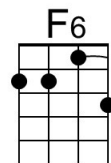

**D7** **G7**  
 Boy began to sigh, looked up at the sky, told the moon his little tale of woe:

**Chorus**

**A7** **D7**  
 “Oh, shine on, shine on, harvest moon, up in the sky.

**G7** **C6**  
 I ain't had no lovin' since January, February, June or July.

**Dm** **A7**  
 Night was mighty dark so you could hardly see, for the moon refused to shine.

**Dm** **G7** **A7**  
 Couple sitting underneath a willow tree, for love \_\_\_ they pine.

**Gm** **F6**  
 Little maid was kind afraid of darkness, so she said, "I guess I'll go."

**G7** **C7**  
 Boy began to sigh, looked up at the sky, told the moon his little tale of woe:

**Chorus**

**D7** **G7**  
 “Oh, shine on, shine on, harvest moon, up in the sky.

**C7** **F6**  
 I ain't had no lovin' since January, February, June or July.

**D7** **G7**  
 Snow time ain't no time to stay \_\_\_ out doors and spoon,

**C7** **F6**  
 So shine on, shine on, harvest moon, for me and my gal.”

**Repeat From Top**

**Outro** C7 F6

**Note.** Lyrics are from the 1908 sheet music except for changes to the first two lines of the chorus which originally read: