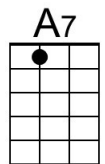

# Shine On, Harvest Moon (Em) – Version 1

(Nora Bayes and Jack Norworth, for “The Follies of 1908”)  
Shine On, Harvest Moon by Leon Redbone (1977) (Gm)

4/4 Time – Moderately

**Intro** Em B7 | Em B7 | Em B7 | Em B7

**Em** **B7**  
 Night was mighty dark so you could hardly see, for the moon refused to shine.

**Em** **A7** **B7**  
 Couple sitting underneath a willow tree, for love \_\_\_ they pine.

**Am** **G6**  
 Little maid was kind afraid of darkness, so she said, "I guess I'll go."

**A7** **D7**  
 Boy began to sigh, looked up at the sky, told the moon his little tale of woe:

**Chorus**

**E7** **A7**  
 “Oh, shine on, shine on, harvest moon, up in the sky.

**D7** **G6**  
 I ain't had no lovin' since January, February, June or July.