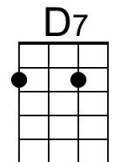

“Oh, shine on harvest moon, up in the sky.  
 I ain't had no lovin' since April, January, June or July.”

Am 	E7 	D7 	Dm 	C6 	G7 	A7 	A7 
---	---	---	---	---	---	---	---

**A7** **D7**  
 Boy began to sigh, looked up at the sky, told the moon his little tale of woe:

**Chorus**

**E7** **A7**  
 “Oh, shine on, shine on, harvest moon, up in the sky.

**D7** **G6**  
 I ain't had no lovin' since January, February, June or July.

**E7** **A7**  
 Snow time ain't no time to stay \_\_\_ out doors and spoon,

**D7** **G6**  
 So shine on, shine on, harvest moon, for me and my gal.”

**Repeat From Top**

**Outro** D7 G6

**Note.** Lyrics are from the 1908 sheet music except for changes to the first two lines of the chorus which originally read:

“Oh, shine on harvest moon, up in the sky.  
 I ain't had no lovin' since April, January, June or July.”

Em	B7	A7	Am	G6	D7	E7	E7
