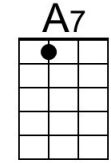

**D7** **G7**  
 Boy began to sigh, looked up at the sky, told the moon his little tale of woe:

**Chorus**

**A7** **D7**  
 “Oh, shine on, shine on, harvest moon, up in the sky.

**G7** **C6**  
 I ain't had no lovin' since January, February, June or July.

“Oh, shine on harvest moon, up in the sky.  
 I ain't had no lovin' since April, January, June or July.”

Am 	E7 	D7 	Dm 	C6 	G7 	A7 	A7 
---	---	---	---	---	---	---	---

# Shine On, Harvest Moon (Dm) – Version 1

(Nora Bayes and Jack Norworth, for “The Follies of 1908”)  
Shine On, Harvest Moon by Leon Redbone (1977) (Gm)

4/4 Time – Moderately

**Intro** Dm A7 | Dm A7 | Dm A7 | Dm A7

**Dm** **A7**  
 Night was mighty dark so you could hardly see, for the moon refused to shine.

**Dm** **G7** **A7**  
 Couple sitting underneath a willow tree, for love \_\_\_ they pine.

**Gm** **F6**  
 Little maid was kind afraid of darkness, so she said, "I guess I'll go."