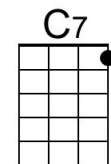

**D7** **G7**  
 Boy began to sigh, looked up at the sky, told the moon his little tale of woe:

**Chorus**

**A7** **D7**  
 “Oh, shine on, shine on, harvest moon, up in the sky.

**G7** **C6**  
 I ain't had no lovin' since January, February, June or July.

**G7** **C7**  
 Boy began to sigh, looked up at the sky, told the moon his little tale of woe:

**Chorus**

**D7** **G7**  
 “Oh, shine on, shine on, harvest moon, up in the sky.

**C7** **F6**  
 I ain't had no lovin' since January, February, June or July.

**D7** **G7**  
 Snow time ain't no time to stay \_\_\_ out doors and spoon,

**C7** **F6**  
 So shine on, shine on, harvest moon, for me and my gal.”

**Repeat From Top**

**Outro** C7 F6

**Note.** Lyrics are from the 1908 sheet music except for changes to the first two lines of the chorus which originally read:

“Oh, shine on harvest moon, up in the sky.  
 I ain't had no lovin' since April, January, June or July.”

<b>Dm</b>	<b>A7</b>	<b>G7</b>	<b>Gm</b>	<b>F6</b>	<b>C7</b>	<b>D7</b>	<b>D7</b>