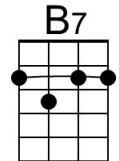

**D7** **G7**  
 Boy began to sigh, looked up at the sky, told the moon his little tale of woe:

**Chorus**

**A7** **D7**  
 “Oh, shine on, shine on, harvest moon, up in the sky.

**G7** **C6**  
 I ain't had no lovin' since January, February, June or July.

**G7** **C7**  
 Boy began to sigh, looked up at the sky, told the moon his little tale of woe:

**Chorus**

**D7** **G7**  
 “Oh, shine on, shine on, harvest moon, up in the sky.

**C7** **F6**  
 I ain't had no lovin' since January, February, June or July.

# Shine On, Harvest Moon (Em) – Version 1

(Nora Bayes and Jack Norworth, for “The Follies of 1908”)  
Shine On, Harvest Moon by Leon Redbone (1977) (Gm)

4/4 Time – Moderately

**Intro** Em B7 | Em B7 | Em B7 | Em B7

**Em** **B7**  
 Night was mighty dark so you could hardly see, for the moon refused to shine.

**Em** **A7** **B7**  
 Couple sitting underneath a willow tree, for love \_\_\_ they pine.

**Am** **G6**  
 Little maid was kind afraid of darkness, so she said, "I guess I'll go."