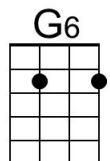

**A7** **D7**  
 Snow time ain't no time to stay \_\_\_ out doors and spoon,

**G7** **C6**  
 So shine on, shine on, harvest moon, for me and my gal.”

**Repeat From Top**

**Outro** G7 C6

**Note.** Lyrics are from the 1908 sheet music except for changes to the first two lines of the chorus which originally read:

“Oh, shine on harvest moon, up in the sky.  
 I ain't had no lovin' since April, January, June or July.”

Am 	E7 	D7 	Dm 	C6 	G7 	A7 	A7 
---	---	---	---	---	---	---	---

**A7** **D7**  
 Boy began to sigh, looked up at the sky, told the moon his little tale of woe:

**Chorus**

**E7** **A7**  
 “Oh, shine on, shine on, harvest moon, up in the sky.

**D7** **G6**  
 I ain't had no lovin' since January, February, June or July.

**E7** **A7**  
 Snow time ain't no time to stay \_\_\_ out doors and spoon,

**D7** **G6**  
 So shine on, shine on, harvest moon, for me and my gal.”

**Repeat From Top**

**Outro** D7 G6

**Note.** Lyrics are from the 1908 sheet music except for changes to the first two lines of the chorus which originally read: