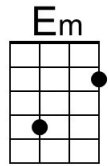

Shine On, Harvest Moon (Em) – Version 1

(Nora Bayes and Jack Norworth, for “The Follies of 1908”)
Shine On, Harvest Moon by Leon Redbone (1977) (Gm)

4/4 Time – Moderately

Intro Em B7 | Em B7 | Em B7 | Em B7

Em **B7**
Night was mighty dark so you could hardly see, for the moon refused to shine.