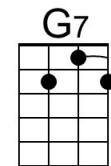

**D7** **G7**  
 Boy began to sigh, looked up at the sky, told the moon his little tale of woe:

**Chorus**

**A7** **D7**  
 “Oh, shine on, shine on, harvest moon, up in the sky.

**G7** **C6**  
 I ain't had no lovin' since January, February, June or July.

“Oh, shine on harvest moon, up in the sky.  
 I ain't had no lovin' since April, January, June or July.”

Am 	E7 	D7 	Dm 	C6 	G7 	A7 	A7 
---	---	---	---	---	---	---	---

**Dm** **A7**  
 Night was mighty dark so you could hardly see, for the moon refused to shine.

**Dm** **G7** **A7**  
 Couple sitting underneath a willow tree, for love \_\_\_ they pine.

**Gm** **F6**  
 Little maid was kind afraid of darkness, so she said, "I guess I'll go."

**G7** **C7**  
 Boy began to sigh, looked up at the sky, told the moon his little tale of woe:

**Chorus**

**D7** **G7**  
 “Oh, shine on, shine on, harvest moon, up in the sky.

**C7** **F6**  
 I ain't had no lovin' since January, February, June or July.