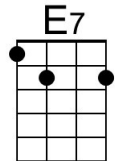

**Am** **E7**  
 Night was mighty dark so you could hardly see, for the moon refused to shine.

**Am** **D7** **E7**  
 Couple sitting underneath a willow tree, for love \_\_\_ they pine.

**Dm** **C6**  
 Little maid was kind afraid of darkness, so she said, “I guess I'll go.”

**D7** **G7**  
 Boy began to sigh, looked up at the sky, told the moon his little tale of woe:

**Chorus**

**A7** **D7**  
 “Oh, shine on, shine on, harvest moon, up in the sky.

**G7** **C6**  
 I ain't had no lovin' since January, February, June or July.

**A7** **D7**  
 Boy began to sigh, looked up at the sky, told the moon his little tale of woe:

**Chorus**

**E7** **A7**  
 “Oh, shine on, shine on, harvest moon, up in the sky.

**D7** **G6**  
 I ain't had no lovin' since January, February, June or July.

“Oh, shine on harvest moon, up in the sky.  
 I ain't had no lovin' since April, January, June or July.”

Em	B7	A7	Am	G6	D7	E7	E7
