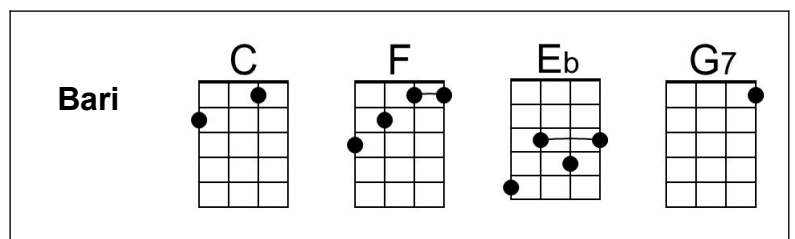

Spirit in the Sky (Norman Greenbaum, 1969) (C)

Spirit in the Sky by Norman Greenbaum (1969) (A – 129 BPM)

Intro (8x) | C | C C F F |

C **F**
When I die and they lay me to rest, gonna go to the place that's best.

C **G7** **C**
When they lay me down to die, goin' on up to the spirit in the sky.

C **F**
_ Goin' up to the spirit in the sky, That's where I'm gonna go, when I die.

C **G7** **C**
When I die and they lay me to rest, I'm gonna go to the place that's the best.

Instrumental (4x) | C | C C F F |

C **F**
Prepare yourself, you know it's a must, gotta have a friend in Jesus.

C **G7** **C**
So you know that when you die, He's gonna' recommend you to the spirit in the sky.

G7 **C**
He's gonna' recommend you to the spirit in the sky.

C **F**
_ Goin' to recommended you to the spirit in the sky, That's where you're gonna go, when you die.

C **G7** **C**
When I die and they lay me to rest, I'm gonna go to the place that's the best.

Instrumental (4x) | C | C C F F |

C **F**
Never been a sinner; I've never sinned. I got a friend in Jesus.

C **G7** **C**
So you know that when I die, He's gonna' set me up with the spirit in the sky.

C **F**
Oh, send me up with the spirit in the sky, That's where I'm gonna go, when I die.

C **G7** **C**
When I die and they lay me to rest, I'm gonna go to the place that's the best.

Outro

G7 **C**
Go to the place that's the best. (2x)

Instrumental (3x) | C | C C F F | End on C