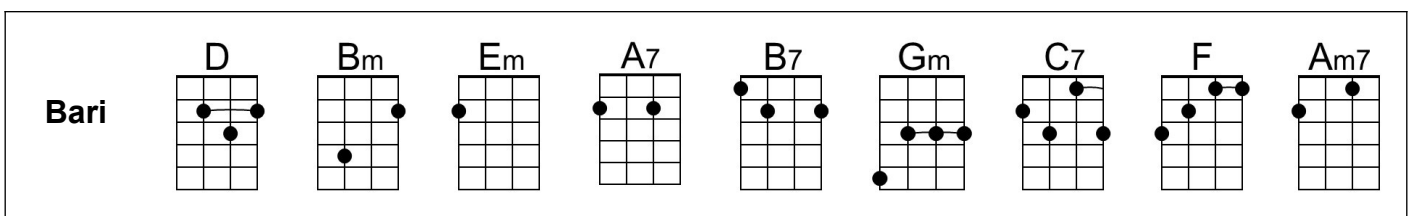

Bari

A row of nine guitar chord diagrams for Bari saxophone: C, Am, Dm, G7, A7, Fm, Bb7, Eb, and Gm7.

The Way You Look Tonight (Jerome Kern & Dorothy Fields, 1936) (D)

[The Way You Look Tonight](#) by Fred Astaire (D) from the 1936 movie "Swing Time"

[The Way You Look Tonight](#) by Frank Sinatra (Eb) (1964; 2008 Remaster)

Intro D Bm | Em A7 |

D Bm Em A7 F#m B7
 Some day, when I'm awfully low, when the world is cold
 Em A7 D Bm
 I will feel a glow just thinking of you,
 Em A7 D Bm | Em
 And the way you look to-night.

A7 D Bm Em A7
 Yes you're love - ly, with your smile so warm,
 F#m B7
 And your cheeks so soft
 Em A7 D Bm
 There is nothing for me but to love you,
 Em A7 D Bm | Gm C7 |
 And the way you look to-night.

Bridge

F Gm C7
 With each word your tenderness grows,
 F Am7 - Gm C7
 Tearing my fear a-part
 F Gm C7
 And that laugh that wrinkles your nose,
 F Em - A7
 It touches my foolish heart.

D Bm Em A7 F#m B7
 Love - ly, Never, ever change. Keep that breathless charm
 Em A7 D Bm
 Won't you please arrange it? 'Cause I love you
 Em A7 D Bm | Em A7
 Just the way you look to-night.
 Em A7 D
 Just the way you look to-night.