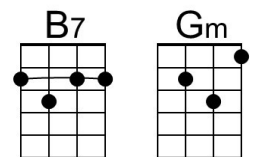

A7 D Bm Em A7
Yes you're love - ly, with your smile so warm,
F#m B7
And your cheeks so soft
Em A7 D Bm
There is nothing for me but to love you,
Em A7 D Bm | Gm C7 |
And the way you look to-night.