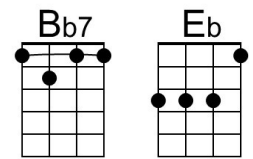

The Way You Look Tonight (Jerome Kern & Dorothy Fields, 1936) (C)

The Way You Look Tonight by Fred Astaire (D) from the 1936 movie "Swing Time"

The Way You Look Tonight by Frank Sinatra (Eb) (1964; 2008 Remaster)

Intro C Am | Dm G7 |

C Am Dm G7 C A7
Some day, when I'm awfully low, when the world is cold
Dm G7 C Am
I will feel a glow just thinking of you,
Dm G7 C Am | Dm
And the way you look to-night.

G7 C Am Dm G7
Yes you're love - ly, with your smile so warm,
C A7
And your cheeks so soft
Dm G7 C Am
There is nothing for me but to love you,
Dm G7 C Am | Fm Bb7 |
And the way you look to-night.

Bridge

Eb Fm Bb7
With each word your tenderness grows,
Eb Gm7 - Fm Bb7
Tearing my fear a-part
Eb Fm Bb7
And that laugh that wrinkles your nose,
Eb Dm - G7
It touches my foolish heart.

C Am Dm G7 C A7
Love - ly, Never, ever change. Keep that breathless charm
Dm G7 C Am
Won't you please arrange it? 'Cause I love you
Dm G7 C Am | Dm G7
Just the way you look to-night.
Dm G7 C
Just the way you look to-night.

Bari

A row of nine guitar chord diagrams for Bari saxophone: C, Am, Dm, G7, A7, Fm, Bb7, Eb, and Gm7.