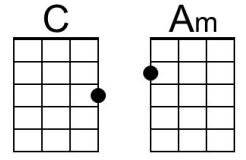

Bridge

C Dm G7
 With each word your tenderness grows,
 C Em7 - Dm G7
 Tearing my fear a-part
 C Dm G7
 And that laugh that wrinkles your nose,
 C Bm - E7
 It touches my foolish heart.

A F#m Bm E7 C#m F#7
 Love - ly, Never, ever change. Keep that breathless charm
 Bm E7 A F#m
 Won't you please arrange it? 'Cause I love you
 Bm E7 A F#m | Bm E7
 Just the way you look to-night.
 Bm E7 A
 Just the way you look to-night.

Bari

A row of nine guitar chord diagrams for Bari: A, F#m, Bm, E7, C#m, Dm, G7, C, and Em7.

The Way You Look Tonight (Jerome Kern & Dorothy Fields, 1936) (C)

The Way You Look Tonight by Fred Astaire (D) from the 1936 movie "Swing Time"

The Way You Look Tonight by Frank Sinatra (Eb) (1964; 2008 Remaster)

Intro C Am | Dm G7 |

C Am Dm G7 C A7
 Some day, when I'm awfully low, when the world is cold
Dm G7 C Am
 I will feel a glow just thinking of you,
Dm G7 C Am | Dm
 And the way you look to-night.

Bridge

Bb Cm F7
 With each word your tenderness grows,
Bb Dm7 - Cm F7
 Tearing my fear a-part
Bb Cm F7
 And that laugh that wrinkles your nose,
Bb Am - D7
 It touches my foolish heart.

G Em Am D7 Bm E7
 Love - ly, Never, ever change. Keep that breathless charm
Am D7 G Em
 Won't you please arrange it? 'Cause I love you
Am D7 G Em | Am D7
 Just the way you look to-night.
Am D7 G
 Just the way you look to-night.