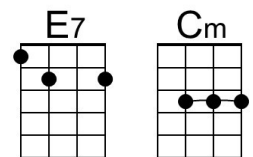

D7 G Em Am D7
Yes you're love - ly, with your smile so warm,
Bm E7
And your cheeks so soft
Am D7 G Em
There is nothing for me but to love you,
Am D7 G Em | Cm F7 |
And the way you look to-night.