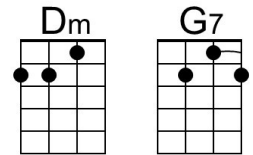

Bridge

C Dm G7
 With each word your tenderness grows,
 C Em7 - Dm G7
 Tearing my fear a-part
 C Dm G7
 And that laugh that wrinkles your nose,
 C Bm - E7
 It touches my foolish heart.

A F#m Bm E7 C#m F#7
 Love - ly, Never, ever change. Keep that breathless charm
 Bm E7 A F#m
 Won't you please arrange it? 'Cause I love you
 Bm E7 A F#m | Bm E7
 Just the way you look to-night.
 Bm E7 A
 Just the way you look to-night.

Bari

A row of nine guitar chord diagrams for Bari: A, F#m, Bm, E7, C#m, Dm, G7, C, and Em7.

The Way You Look Tonight (Jerome Kern & Dorothy Fields, 1936) (C)

The Way You Look Tonight by Fred Astaire (D) from the 1936 movie "Swing Time"

The Way You Look Tonight by Frank Sinatra (Eb) (1964; 2008 Remaster)

Intro C Am | Dm G7 |

C Am Dm G7 C A7
 Some day, when I'm awfully low, when the world is cold
Dm G7 C Am
 I will feel a glow just thinking of you,
Dm G7 C Am | Dm
 And the way you look to-night.

Bridge

Bb Cm F7
 With each word your tenderness grows,
Bb Dm7 - Cm F7
 Tearing my fear a-part
Bb Cm F7
 And that laugh that wrinkles your nose,
Bb Am - D7
 It touches my foolish heart.

G Em Am D7 Bm E7
 Love - ly, Never, ever change. Keep that breathless charm
Am D7 G Em
 Won't you please arrange it? 'Cause I love you
Am D7 G Em | Am D7
 Just the way you look to-night.
Am D7 G
 Just the way you look to-night.