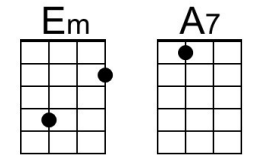

Bridge

C Dm G7
 With each word your tenderness grows,
 C Em7 - Dm G7
 Tearing my fear a-part
 C Dm G7
 And that laugh that wrinkles your nose,
 C Bm - E7
 It touches my foolish heart.

A F#m Bm E7 C#m F#7
 Love - ly, Never, ever change. Keep that breathless charm
 Bm E7 A F#m
 Won't you please arrange it? 'Cause I love you
 Bm E7 A F#m | Bm E7
 Just the way you look to-night.
 Bm E7 A
 Just the way you look to-night.

Eb Fm Bb7
 With each word your tenderness grows,
Eb Gm7 - Fm Bb7
 Tearing my fear a-part
Eb Fm Bb7
 And that laugh that wrinkles your nose,
Eb Dm - G7
 It touches my foolish heart.

C Am Dm G7 C A7
 Love - ly, Never, ever change. Keep that breathless charm
Dm G7 C Am
 Won't you please arrange it? 'Cause I love you
Dm G7 C Am | Dm G7
 Just the way you look to-night.
Dm G7 C
 Just the way you look to-night.

Bari

A row of nine guitar chord diagrams for Bari saxophone: C, Am, Dm, G7, A7, Fm, Bb7, Eb, and Gm7.

The Way You Look Tonight (Jerome Kern & Dorothy Fields, 1936) (D)

[The Way You Look Tonight](#) by Fred Astaire (D) from the 1936 movie "Swing Time"

[The Way You Look Tonight](#) by Frank Sinatra (Eb) (1964; 2008 Remaster)

Intro D Bm | Em A7 |

D Bm Em A7 F#m B7
 Some day, when I'm awfully low, when the world is cold
 Em A7 D Bm
 I will feel a glow just thinking of you,
 Em A7 D Bm | Em
 And the way you look to-night.