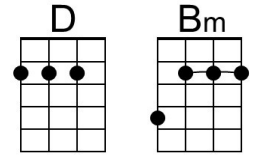

Eb Fm Bb7
 With each word your tenderness grows,
Eb Gm7 - Fm Bb7
 Tearing my fear a-part
Eb Fm Bb7
 And that laugh that wrinkles your nose,
Eb Dm - G7
 It touches my foolish heart.

C Am Dm G7 C A7
 Love - ly, Never, ever change. Keep that breathless charm
Dm G7 C Am
 Won't you please arrange it? 'Cause I love you
Dm G7 C Am | Dm G7
 Just the way you look to-night.
Dm G7 C
 Just the way you look to-night.

Bari

A row of nine guitar chord diagrams for Bari saxophone: C, Am, Dm, G7, A7, Fm, Bb7, Eb, and Gm7.

The Way You Look Tonight (Jerome Kern & Dorothy Fields, 1936) (D)

[The Way You Look Tonight](#) by Fred Astaire (D) from the 1936 movie "Swing Time"

[The Way You Look Tonight](#) by Frank Sinatra (Eb) (1964; 2008 Remaster)

Intro D Bm | Em A7 |

D Bm Em A7 F#m B7
 Some day, when I'm awfully low, when the world is cold
 Em A7 D Bm
 I will feel a glow just thinking of you,
 Em A7 D Bm | Em
 And the way you look to-night.

Bridge

Bb Cm F7
 With each word your tenderness grows,
Bb Dm7 - Cm F7
 Tearing my fear a-part
Bb Cm F7
 And that laugh that wrinkles your nose,
Bb Am - D7
 It touches my foolish heart.

G Em Am D7 Bm E7
 Love - ly, Never, ever change. Keep that breathless charm
Am D7 G Em
 Won't you please arrange it? 'Cause I love you
Am D7 G Em | Am D7
 Just the way you look to-night.
Am D7 G
 Just the way you look to-night.