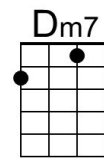

Bari

A row of nine guitar chord diagrams for Bari: A, F#m, Bm, E7, C#m, Dm, G7, C, and Em7.

The Way You Look Tonight (Jerome Kern & Dorothy Fields, 1936) (C)

The Way You Look Tonight by Fred Astaire (D) from the 1936 movie "Swing Time"

Bridge

F Gm C7
 With each word your tenderness grows,
 F Am7 - Gm C7
 Tearing my fear a-part
 F Gm C7
 And that laugh that wrinkles your nose,
 F Em - A7
 It touches my foolish heart.

D Bm Em A7 F#m B7
 Love - ly, Never, ever change. Keep that breathless charm
 Em A7 D Bm
 Won't you please arrange it? 'Cause I love you
 Em A7 D Bm | Em A7
 Just the way you look to-night.
 Em A7 D
 Just the way you look to-night.

Intro G Em | Am D7 |

G Em Am D7 Bm E7
 Some day, when I'm awfully low, when the world is cold
Am D7 G Em
 I will feel a glow just thinking of you,
Am D7 G Em | Am
 And the way you look to-night.

D7 G Em Am D7
 Yes you're love - ly, with your smile so warm,
Bm E7
 And your cheeks so soft
Am D7 G Em
 There is nothing for me but to love you,
Am D7 G Em | Cm F7 |
 And the way you look to-night.

Bridge

Bb Cm F7
 With each word your tenderness grows,
Bb Dm7 - Cm F7
 Tearing my fear a-part
Bb Cm F7
 And that laugh that wrinkles your nose,
Bb Am - D7
 It touches my foolish heart.

G Em Am D7 Bm E7
 Love - ly, Never, ever change. Keep that breathless charm
Am D7 G Em
 Won't you please arrange it? 'Cause I love you
Am D7 G Em | Am D7
 Just the way you look to-night.
Am D7 G
 Just the way you look to-night.