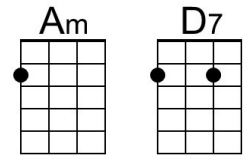

The Way You Look Tonight (Jerome Kern & Dorothy Fields, 1936) (G)

[The Way You Look Tonight](#) by Fred Astaire (D) from the 1936 movie "Swing Time"

[The Way You Look Tonight](#) by Frank Sinatra (Eb) (1964; 2008 Remaster)

Intro G Em | Am D7 |

G Em Am D7 Bm E7
Some day, when I'm awfully low, when the world is cold
Am D7 G Em
I will feel a glow just thinking of you,
Am D7 G Em | Am
And the way you look to-night.