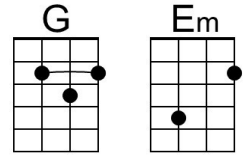

The Way You Look Tonight (Jerome Kern & Dorothy Fields, 1936) (G)

[The Way You Look Tonight](#) by Fred Astaire (D) from the 1936 movie "Swing Time"

[The Way You Look Tonight](#) by Frank Sinatra (Eb) (1964; 2008 Remaster)

Intro G Em | Am D7 |

G Em Am D7 Bm E7
Some day, when I'm awfully low, when the world is cold
Am D7 G Em
I will feel a glow just thinking of you,
Am D7 G Em | Am
And the way you look to-night.