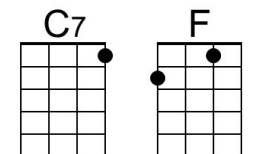

A7 D Bm Em A7
Yes you're love - ly, with your smile so warm,
F#m B7
And your cheeks so soft
Em A7 D Bm
There is nothing for me but to love you,
Em A7 D Bm | Gm C7 |
And the way you look to-night.