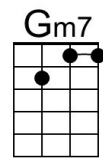

Bridge

Eb Fm Bb7
With each word your tenderness grows,
Eb Gm7 - Fm Bb7
Tearing my fear a-part
Eb Fm Bb7
And that laugh that wrinkles your nose,
Eb Dm - G7
It touches my foolish heart.