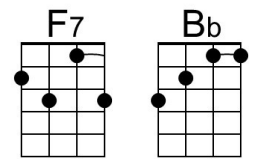

D7 G Em Am D7
Yes you're love - ly, with your smile so warm,
Bm E7
And your cheeks so soft
Am D7 G Em
There is nothing for me but to love you,
Am D7 G Em | Cm F7 |
And the way you look to-night.