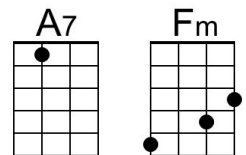

The Way You Look Tonight (Jerome Kern & Dorothy Fields, 1936) (C)

The Way You Look Tonight by Fred Astaire (D) from the 1936 movie "Swing Time"

The Way You Look Tonight by Frank Sinatra (Eb) (1964; 2008 Remaster)

Intro C Am | Dm G7 |

C Am Dm G7 C A7
Some day, when I'm awfully low, when the world is cold
Dm G7 C Am
I will feel a glow just thinking of you,
Dm G7 C Am | Dm
And the way you look to-night.

G7 C Am Dm G7
Yes you're love - ly, with your smile so warm,
C A7
And your cheeks so soft
Dm G7 C Am
There is nothing for me but to love you,
Dm G7 C Am | Fm Bb7 |
And the way you look to-night.

Bridge

Eb Fm Bb7
With each word your tenderness grows,
Eb Gm7 - Fm Bb7
Tearing my fear a-part
Eb Fm Bb7
And that laugh that wrinkles your nose,
Eb Dm - G7
It touches my foolish heart.

C Am Dm G7 C A7
Love - ly, Never, ever change. Keep that breathless charm
Dm G7 C Am
Won't you please arrange it? 'Cause I love you
Dm G7 C Am | Dm G7
Just the way you look to-night.
Dm G7 C
Just the way you look to-night.

Bari

A row of nine guitar chord diagrams for Bari saxophone: C, Am, Dm, G7, A7, Fm, Bb7, Eb, and Gm7.